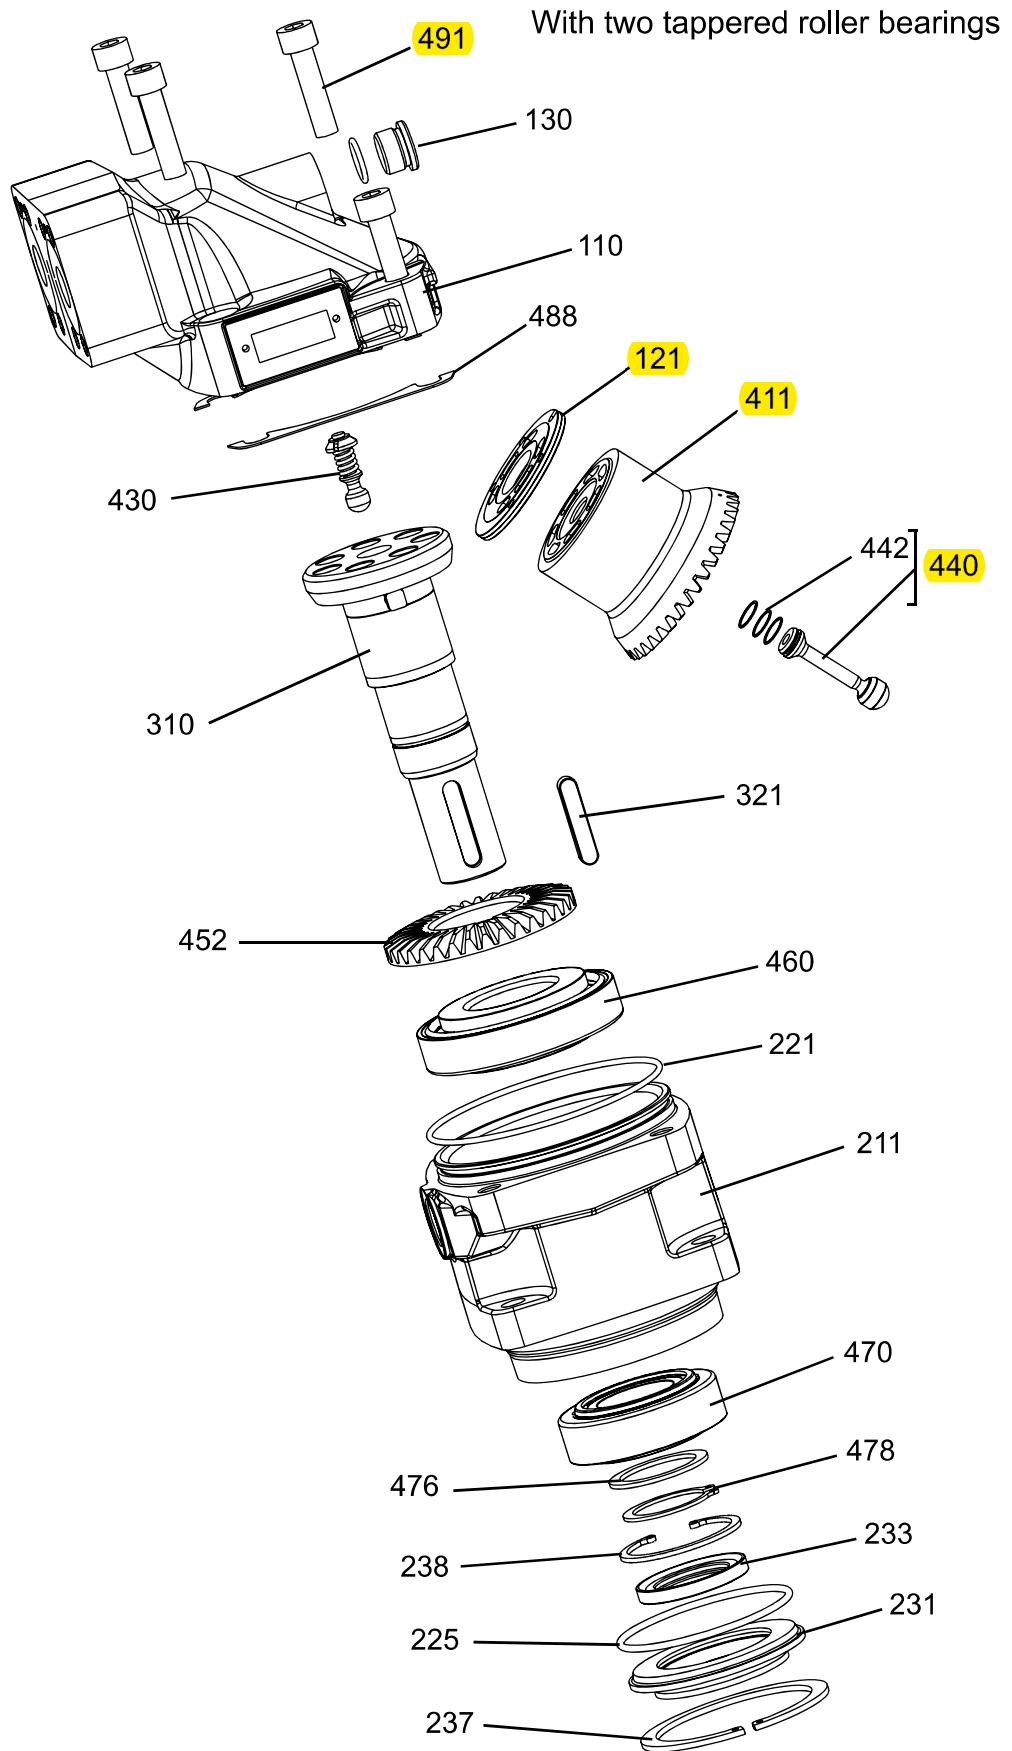

Split View
Series F12

F12-030 all types from serial no. 1998020001 and up.

Item	Part No	Title	Qty	Remarks
110	3798186	Barrel Housing Assy	1	Type F
110	3798187	Barrel Housing Assy	1	Type S
110	3780145	Barrel Housing Assy	1	Type U
121	3791911	Valve Plate type M	1	Standard Motor
121	3784619	Valve Plate type S	1	High Speed Motor
121	3791912	Valve Plate type R	1	Pump CW
121	3792037	Valve Plate type L	1	Pump CCW
130	3707298	Hex Socket Plug Assy for S housing	1	
130	3793607	Hex Socket Plug Assy for F housing	1	
130	3707298	Hex Socket Plug Assy for U housing	1	
211	3788316	Bearing Housing	1	Type I
211	3788317	Bearing Housing	1	Type I "Speed sensor"
211	3784481	Bearing Housing	1	Type C "Speed sensor"
211	3788323	Bearing Housing	1	Type S "Speed sensor"
211	3788322	Bearing Housing	1	Type S
211	3788319	Bearing Housing	1	Type T
211	3788320	Bearing Housing	1	Type T "Speed sensor"
221		O-Ring	1	Only available in seal kit
225		O-Ring	1	Only available in seal kit
229		O-Ring	1	Only available in seal kit
231	3797194	Seal Carrier	1	
233		Shaft Seal	1	Only available in seal kit
237		Retaining Ring	1	Only available in seal kit
238		Retaining Ring	1	Only available in seal kit
310	3799648	Shaft type C	1	
310	3799638	Shaft type D	1	
310	3799632	Shaft type K	1	Require flat key
310	3799644	Shaft type P	1	Require flat key
310	3799634	Shaft type S	1	
310	3799640	Shaft type T	1	Require flat key
321	909306	Flat Key for K and P shaft	1	
321	118225	Flat Key for T shaft	1	
411	3798157	Cylinder Barrel	1	
411	3782447	Cylinder Barrel	1	Pump version
430	3709838	Barrel Support	1	
440	3720448	Piston Assy	7	Replace 3791925
442		Piston Ring	21	Only available in kit
452	3791927	Ring Gear	1	
460	3797156	Tap Rol Bearing	1	
470	3796929	Tap Rol Bearing	1	
476		Spacer Washer	1	Only available in kit
478		Retaining Ring	1	Only available in spacer washer kit
488		Shim	2	Only available in kit
491		Hex Socket Screw M10*40 10.9	4	Only available in spare part kit