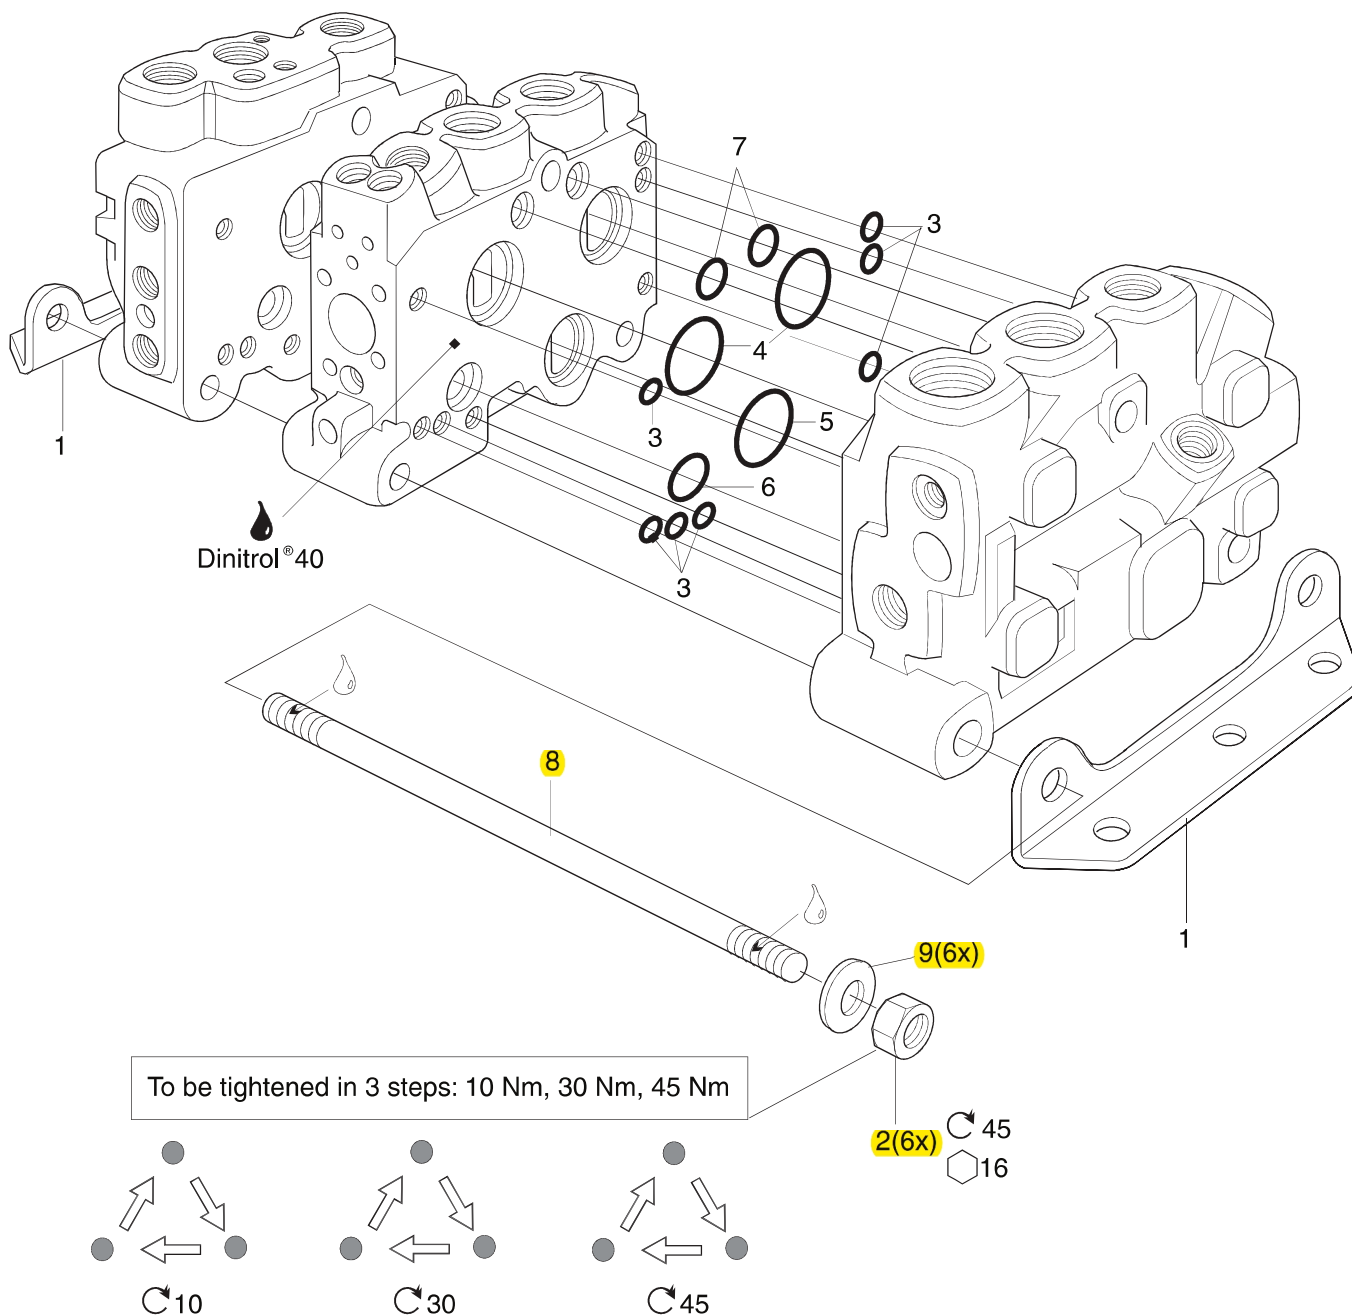

Tie rod kits, Bracket kits, Intersection seal kit, A033

See Customer Specification		1) Standard L90LS (CFC/LS + US)		
Code	Pos	Part	Description	Remarks / Items
Brackets		393000K824	Bracket kit	1(2x), 2(6x), 9(6x)
A033	08E	6760262	Reinforced Bracket kit A033	1, 2(3x), 9(3x)
		393000K926	Nuts kit	2(6x), 9(6x)
		6760303	Intersection seal kit	3(7x), 4(2x), 5, 6, 7(2x)
Tie rods	15 + 30	393000K001	Tie rod kit, 1 section valve, 170 mm	2(6x), 8(3x), 9(6x)
Tie rods	15 + 30	393000K002	Tie rod kit, 2 sections valve, 210 mm	2(6x), 8(3x), 9(6x)
Tie rods	15 + 30	393000K003	Tie rod kit, 3 sections valve, 250 mm	2(6x), 8(3x), 9(6x)
Tie rods	15 + 30	393000K004	Tie rod kit, 4 sections valve, 290 mm	2(6x), 8(3x), 9(6x)
Tie rods	15 + 30	393000K005	Tie rod kit, 5 sections valve, 331 mm	2(6x), 8(3x), 9(6x)
Tie rods	15 + 30	393000K006	Tie rod kit, 6 sections valve, 371 mm	2(6x), 8(3x), 9(6x)
Tie rods	15 + 30	393000K007	Tie rod kit, 7 sections valve, 411 mm	2(6x), 8(3x), 9(6x)
Tie rods	15 + 30	393000K008	Tie rod kit, 8 sections valve, 451 mm	2(6x), 8(3x), 9(6x)
Tie rods	15 + 30	393000K009	Tie rod kit, 9 sections valve, 492 mm	2(6x), 8(3x), 9(6x)
Tie rods	15 + 30	393000K010	Tie rod kit, 10 sections valve, 532 mm	2(6x), 8(3x), 9(6x)
Tie rods	15 + 30	393000K729	Tie rod kit, 11 sections valve, 573 mm	2(6x), 8(3x), 9(6x)
Tie rods	15 + 30	393000K730	Tie rod kit, 12 sections valve, 614 mm	2(6x), 8(3x), 9(6x)
2) Standard L90LS (CFC/LS + MU); also L90LS (IP + US)				
Tie rods	15 + 30	6760315	Tie rod kit, 1 section valve, 146 mm	2(6x), 8(3x), 9(6x)
Tie rods	15 + 30	6763228	Tie rod kit, 2 sections valve, 186 mm	2(6x), 8(3x), 9(6x)
Tie rods	15 + 30	6760380	Tie rod kit, 3 sections valve, 226 mm	2(6x), 8(3x), 9(6x)
Tie rods	15 + 30	6763229	Tie rod kit, 4 sections valve, 266 mm	2(6x), 8(3x), 9(6x)
Tie rods	15 + 30	6763230	Tie rod kit, 5 sections valve, 307 mm	2(6x), 8(3x), 9(6x)
Tie rods	15 + 30	6763341	Tie rod kit, 6 sections valve, 347 mm	2(6x), 8(3x), 9(6x)
Tie rods	15 + 30	6763342	Tie rod kit, 7 sections valve, 387 mm	2(6x), 8(3x), 9(6x)
Tie rods	15 + 30	6763343	Tie rod kit, 8 sections valve, 427 mm	2(6x), 8(3x), 9(6x)
Tie rods	15 + 30	6763344	Tie rod kit, 9 sections valve, 468 mm	2(6x), 8(3x), 9(6x)
Tie rods	15 + 30	6763345	Tie rod kit, 10 sections valve, 508 mm	2(6x), 8(3x), 9(6x)
Tie rods	15 + 30	6763346	Tie rod kit, 11 sections valve, 544 mm	2(6x), 8(3x), 9(6x)
Tie rods	15 + 30	393000K765	Tie rod kit, 12 sections valve, 585 mm	2(6x), 8(3x), 9(6x)
3) L90LS (IP + MU)				
Tie rods	15 + 30	6763347	Tie rod kit, 1 section valve, 120 mm	2(6x), 8(3x), 9(6x)
Tie rods	15 + 30	6760423	Tie rod kit, 2 sections valve, 160 mm	2(6x), 8(3x), 9(6x)
Tie rods	15 + 30	6760424	Tie rod kit, 3 sections valve, 200 mm	2(6x), 8(3x), 9(6x)
Tie rods	15 + 30	6760425	Tie rod kit, 4 sections valve, 240 mm	2(6x), 8(3x), 9(6x)
Tie rods	15 + 30	6760426	Tie rod kit, 5 sections valve, 280 mm	2(6x), 8(3x), 9(6x)
Tie rods	15 + 30	6760427	Tie rod kit, 6 sections valve, 320 mm	2(6x), 8(3x), 9(6x)
Tie rods	15 + 30	6760428	Tie rod kit, 7 sections valve, 360 mm	2(6x), 8(3x), 9(6x)
Tie rods	15 + 30	6763348	Tie rod kit, 8 sections valve, 400 mm	2(6x), 8(3x), 9(6x)
Tie rods	15 + 30	6763349	Tie rod kit, 9 sections valve, 440 mm	2(6x), 8(3x), 9(6x)
Tie rods	15 + 30	6763350	Tie rod kit, 10 sections valve, 480 mm	2(6x), 8(3x), 9(6x)
Tie rods	15 + 30	6763351	Tie rod kit, 11 sections valve, 520 mm	2(6x), 8(3x), 9(6x)
Tie rods	15 + 30	6763352	Tie rod kit, 12 sections valve, 560 mm	2(6x), 8(3x), 9(6x)
4) L90LS (Combine inlet + US)				(See page 44)