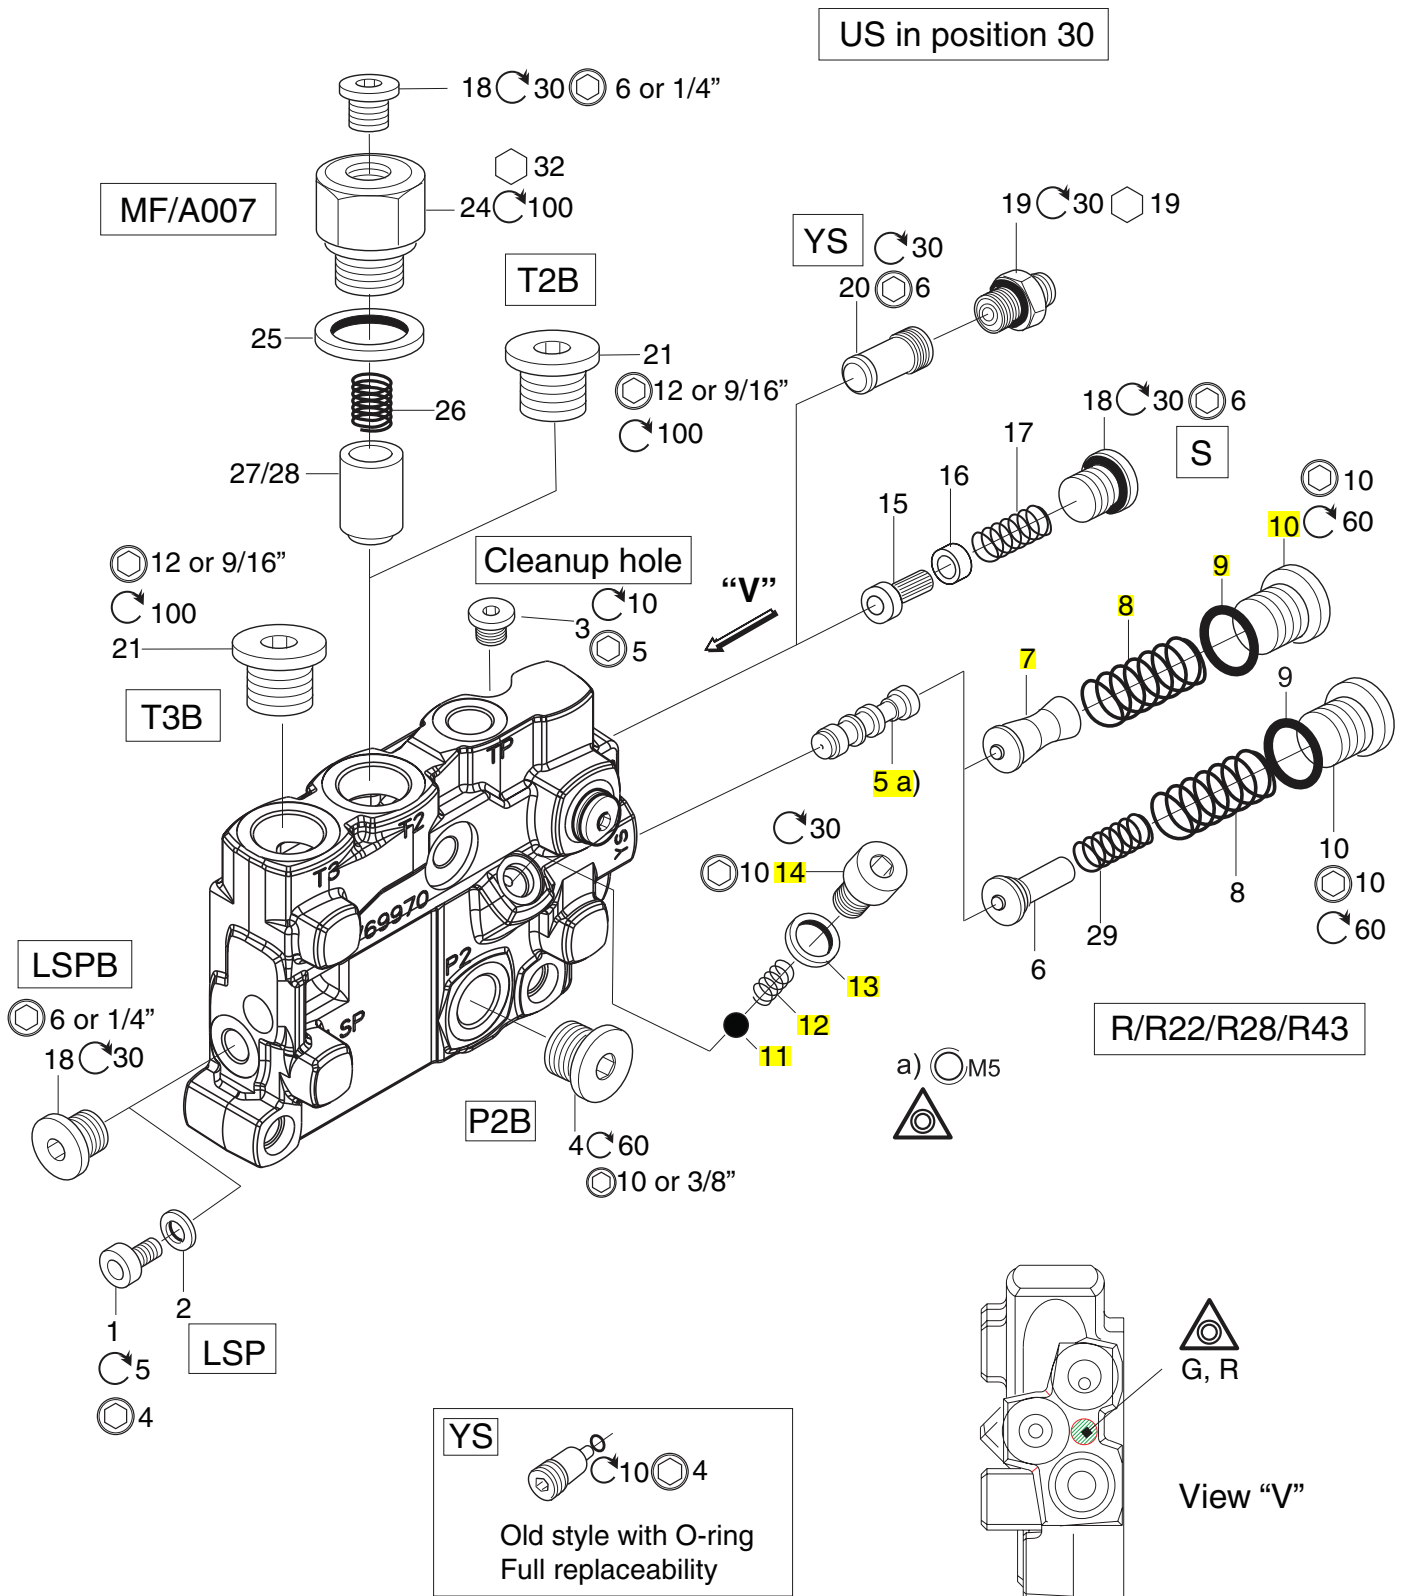

LSP, LSPB, P2B, T2B, T3B, MF, R, S, YS, A007

See Customer Specification				
Code	Pos	Part	Description	Remarks / Items
LSP	31	393000K055	LS port open	1, 2
LSPB + G	31 + 04	-	Plug VST11/4EDCF	18
LSPB + U	31 + 04	-	Plug 6HP5ON-S	18
P2B + G	32 + 04	-	Plug VST11/2EDCF	4
P2B + U	32 + 04	-	Plug 10HP5ON-S	4
T2B, T3B + G	33/34 + 04	-	Plug VST13/4EDCF	21
T2B, T3B + U	33/34 + 04	-	Plug 12HP5ON-S	21
MF + G	33 + 04	393000K067	Counter press. valve, (BSP)	18, 24, 25, 26, 27
MF + U	33 + 04	393000K068	Counter press. valve, (UNF)	18, 24, 25, 26, 27
A007 + G	33 + 04	393000K602	(MF with drainage, BSP)	18, 24, 25, 26, 28
A007 + U	33 + 04	393000K603	(MF with drainage, UNF)	18, 24, 25, 26, 28
MF, A007 + G	33 + 04	-	Plug VST11/4EDCF	18
MF, A007 + U	33 + 04	-	Plug 6HP5ON-S	18
R	37	393000K073	Pilot supply reducer, size Green, 35 bar	5, 7, 8, 10 [9], 11, 12, 13, 14
R	37	393000K473	Pilot supply reducer, size Red, 35 bar	5, 7, 8, 10 [9], 11, 12, 13, 14
R22	37	393000K537	Pilot supply reducer, size Green, 22 bar	5, 7, 8, 10 [9], 11, 12, 13, 14
R22	37	393000K538	Pilot supply reducer, size Red, 22 bar	5, 7, 8, 10 [9], 11, 12, 13, 14
R28	37	6760505	Pilot supply reducer, size Green, 28 bar	5, 7, 8, 10 [9], 11, 12, 13, 14
R28	37	6760504	Pilot supply reducer, size Red, 28 bar	5, 7, 8, 10 [9], 11, 12, 13, 14
R43	37	393000U150	Pilot supply reducer size Green, 43 bar	5, 6, 8, 10 [9], 11, 12, 13, 14, 29
R43	37	9120092251	Pilot supply reducer, size Red, 43 bar	5, 6, 8, 10 [9], 11, 12, 13, 14, 29
R, R22, R28, R43	37	398000K061	Plug (O-ring) 1/2", BSP	10 [9]
S	39	393000K074	Internal pilot supply strainer	15, 16, 17, 18
S	39	-	Plug VST11/4EDCF	18
YS + G	39 + 04	393000K075	Connection for external strainer, (BSP)	20
YS + U	39 + 04	393000K076	Connection for external strainer, (UNF)	19, 20
YS + U	39 + 04	-	Nipple 6F4OMXS	19
		-	Plug VST11/8EDCF	3