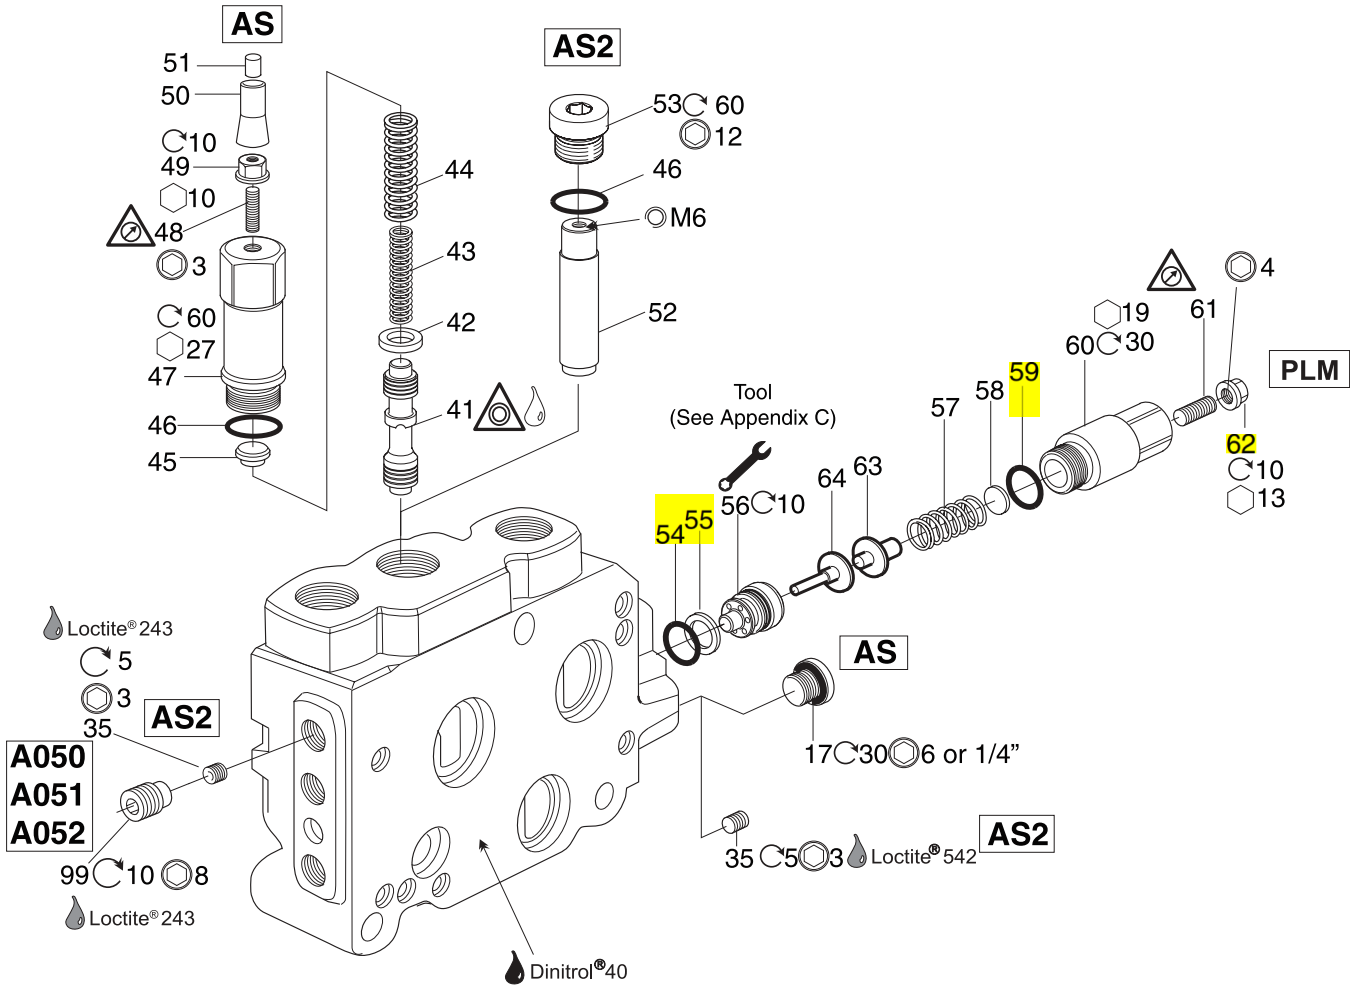

AS, AS2, PLM, A050, A051, A052

Please use Spare part list K170LS/K220LS, when looking for combine inlet parts.

Inlet section

See Customer Specification				
Code	Pos	Part	Description	Remarks / Items
AS	15	393000K867	Difference pressure limiter, size 'B'	41, 42, 43, 44, 45, 46, 47, 48, 49
AS	15	6760756	Difference pressure limiter, size 'G'	41, 42, 43, 44, 45, 46, 47, 48, 49
AS	15	393000K852	Sealing set	50, 51
AS + G	15 + 04	-	Plug VST11/4EDCF	17
AS + U	15 + 04	-	Plug 6HP5ON-S	17
AS2	15	393000K868	Cavity plug	52, 53, 46
		6760100	Plug M6x6	35 (5x)
PLM	16	9120092278	System pressure limiter	54, 55, 56, 57, 58, 59, 60, 61, 62, 63, 64
	-	9120092271	Seal kit	54, 55, 59, 62
A050 + G	29 + 04	6760561	Restrictor Ø0.4 mm check valve A050	99
A051 + G	29 + 04	6760571	Restrictor Ø0.6 mm check valve A051	99
A052 + G	29 + 04	6760562	Restrictor Ø0.8 mm check valve A052	99