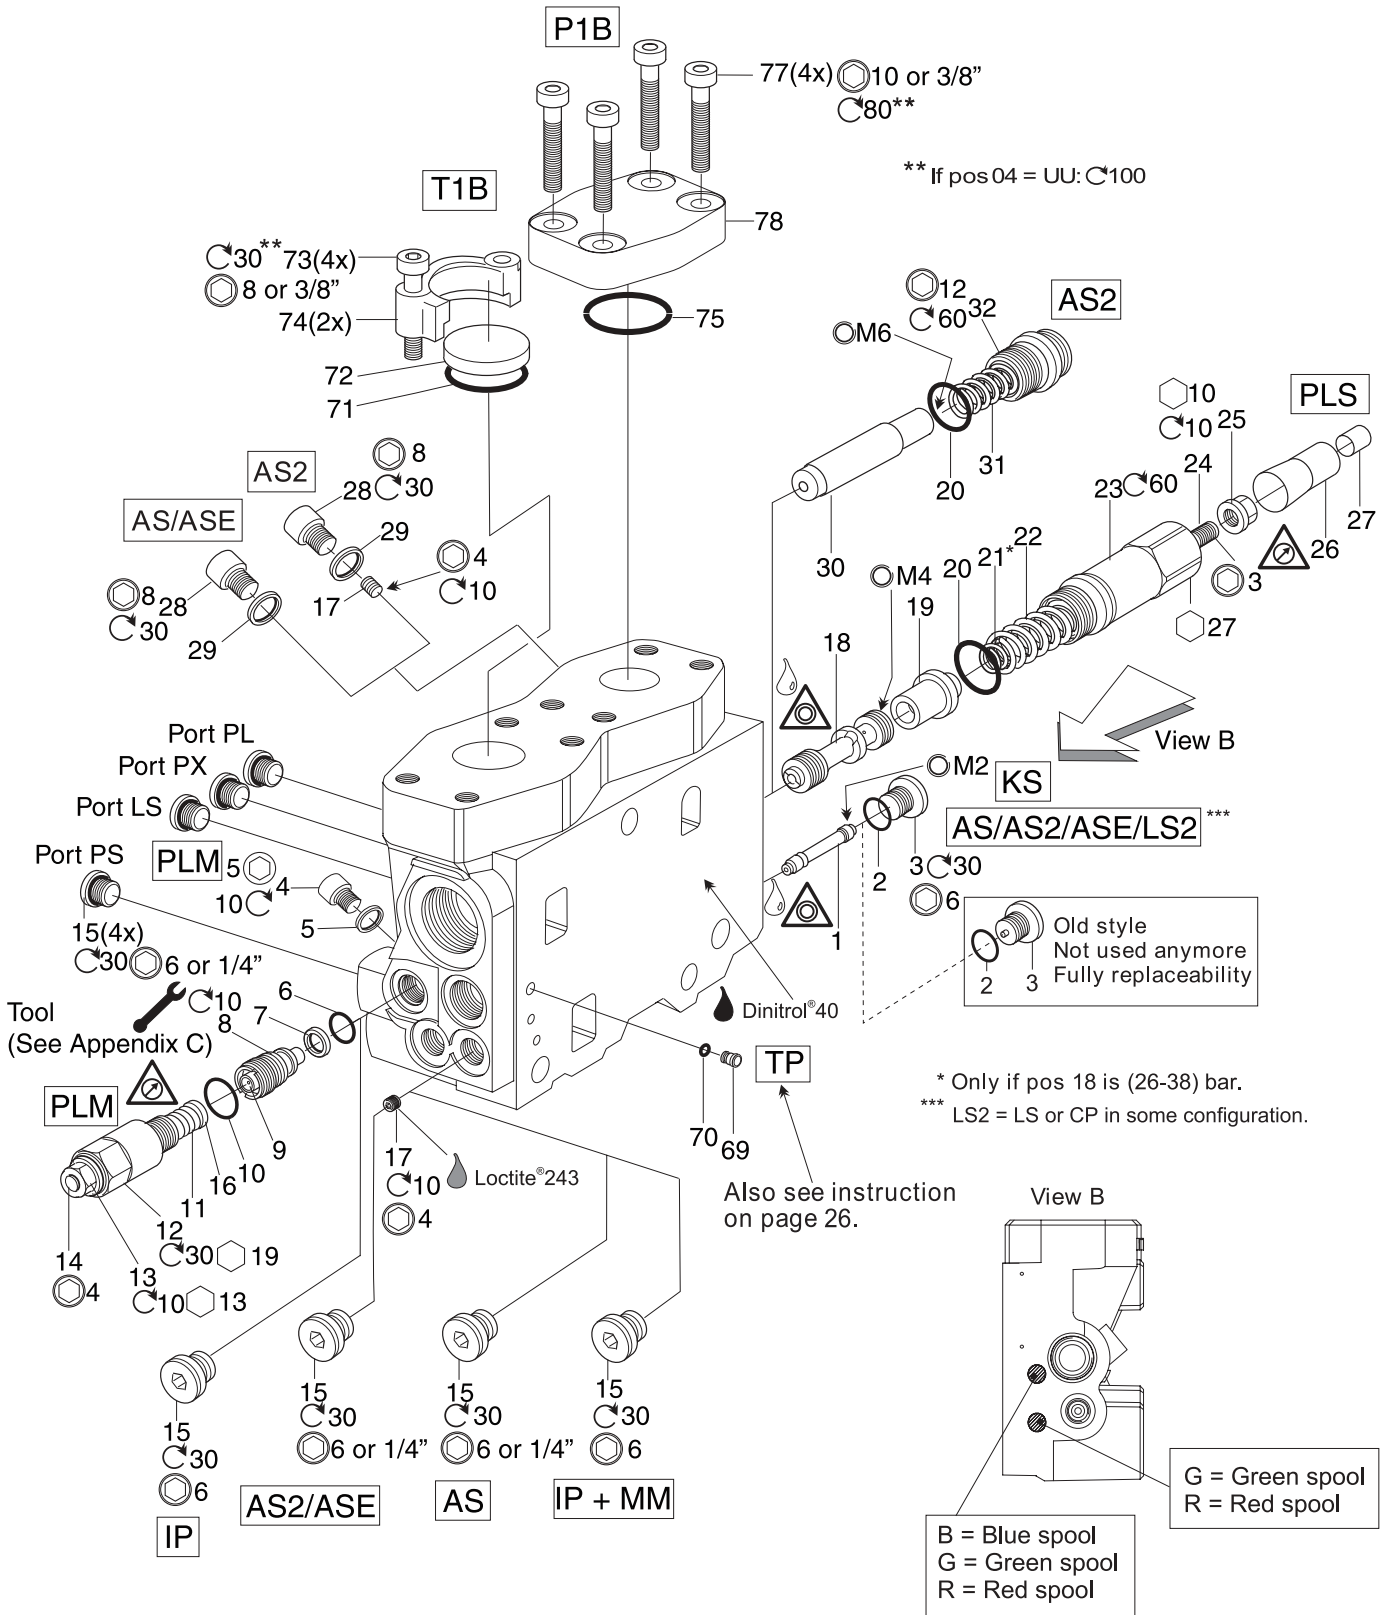

**Inlet Section**

**Broad Inlet B86: AS, AS2, ASE, LS2, IP, T1B, P1B, PLM, PLS, KS, TP**

See Customer Specification				
Code	Pos	Part	Description	Remarks / Items
>0 (PLS)	18	9120092353	Diff.pressure relief, adjusting pack (PLS)	19, 20, 21, 22, 23, 24, 25
>0 (PLS)	18	9120092270	Kit complete with spool, size 'Red'	18, 19, 20, 21, 22, 23, 24, 25
>0 (PLS)	18	9120092269	Kit complete with spool, size 'Green'	18, 19, 20, 21, 22, 23, 24, 25
>0 (PLS)	18	9120092268	Kit complete with spool, size 'Blue'	18, 19, 20, 21, 22, 23, 24, 25
>0 (PLS)	18	6760193	O-ring kit	20(5x)
>0 (PLS)	18	393000K852	Sealing set	26, 27
PLS	18	9120092290	Plug kit, M10x16	28, 29
PLM	16	9120092278	Main relief valve, PLM	6, 7, 8, 9, 10, 11, 12, 13, 14, 16
PLM	16	9120092271	Seal kit PLM	6, 7, 10, 13
PLM, A296	16	6760017	Plug kit, M6x10	4(2x), 5(2x)
PLM + A296	16	6763222	Main relief valve, A296	6, 7, 8, 9, 11, 12 [10, 13, 14], 16
PLM + A296	16	6763092	Spring housing cpl. A296	12 [10, 13, 14]
AS2	15	6760193	O-ring kit	20(5x)
AS2	15	6760199	Plug kit AS2	20, 30, 31, 32
AS2	15	6760045	Plug kit, M10x16 with plug P6SS 8x8	17, 28, 29
KS	20	9120092275	Copy spool, size 'Green'	1, 3 [2]
KS	20	9120092276	Copy spool, size 'Red'	1, 3 [2]
<b>KS</b>	<b>20</b>	<b>6760197</b>	<b>O-ring kit</b>	<b>2(5x)</b>
KS	20	6760773	Plug BSP 1/4" (O-ring)	3 [2]
Port PS,PX,LS,PL + MG	15 + 04	-	Plug VST11/4EDCF	15
Port PS, PX, LS, PL + MU, UU	15 + 04	-	Plug 6HP5ON-S	15
Port PS, PX, PL + MM	15 + 04	-	Plug VST114x1.5EDCF	15
AS2, ASE	15	6760198	Plug kit, P6SS 8x8	17(5x)
AS, AS2, ASE + MG	15 + 04	-	Plug VST11/4EDCF	15
AS,AS2,ASE+MU, UU	15 + 04	-	Plug 6HP5ON-S	15
IP + MM	15 + 04	-	Plug VST114x1.5EDCF	15
IP	15	-	Plug VST11/4EDCF	15
AS - AS2	15	6760221	Conversion kit, AS - AS2	17(2x), 20, 30, 31, 32
TP	40	393003K001	Pilot tank line plug	69, 70
T1B + MG, MU	25 + 04	9120092354	T1 connection blocked, Metric	71, 72, 73(4x), 74(2x)
T1B + UU	25 + 04	9120092358	T1 connection blocked, UNC	71, 72, 73(4x), 74(2x)
P1B + MG, MU	26 + 04	6763379	P1 connection blocked, Metric	75, 77(4x), 78
P1B + UU	26 + 04	6763383	P1 connection blocked, UNC	75, 77(4x), 78