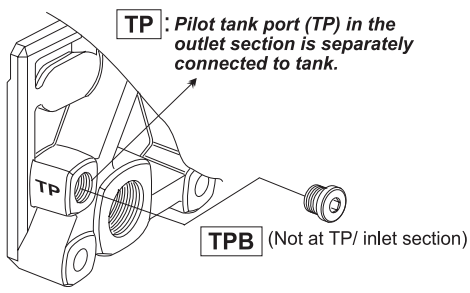

LSP, LSPB, T3B, P2B, TPB, tie rods, intersection seals

To be tightened in 3 steps: 20 Nm, 60 Nm, 80 Nm

Inlet section K170LS

Outlet section K170LS

Plug with O-ring on, to be assembled to the inlet section **ONLY** when TP port in the outlet section, alt. manifold, is separately connected to tank.