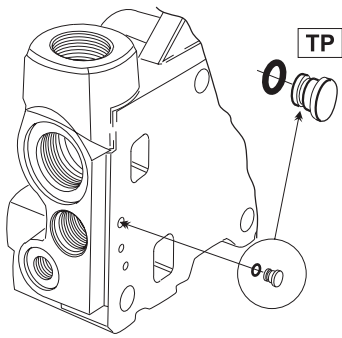

LSP, LSPB, T3B, P2B, TPB, tie rods, intersection seals

To be tightened in 3 steps: 20 Nm, 60 Nm, 80 Nm

Inlet section K170LS

Outlet section K170LS

Plug with O-ring on, to be assembled to the inlet section **ONLY** when TP port in the outlet section, alt. manifold, is separately connected to tank.