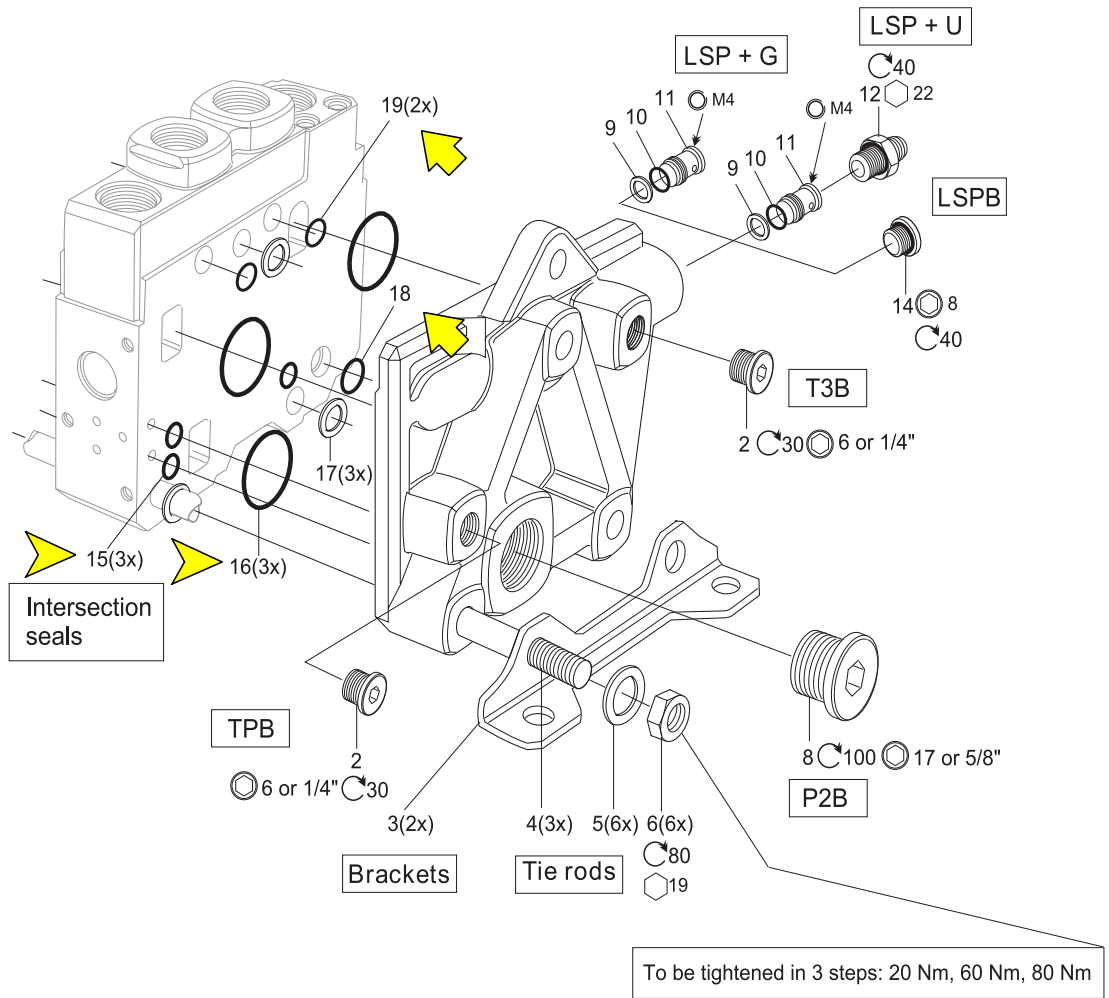

LSP, LSPB, T3B, P2B, TPB, tie rods, intersection seals

To be tightened in 3 steps: 20 Nm, 60 Nm, 80 Nm

Inlet section K170LS

Outlet section K170LS

Plug with O-ring on, to be assembled to the inlet section **ONLY** when TP port in the outlet section, alt. manifold, is separately connected to tank.