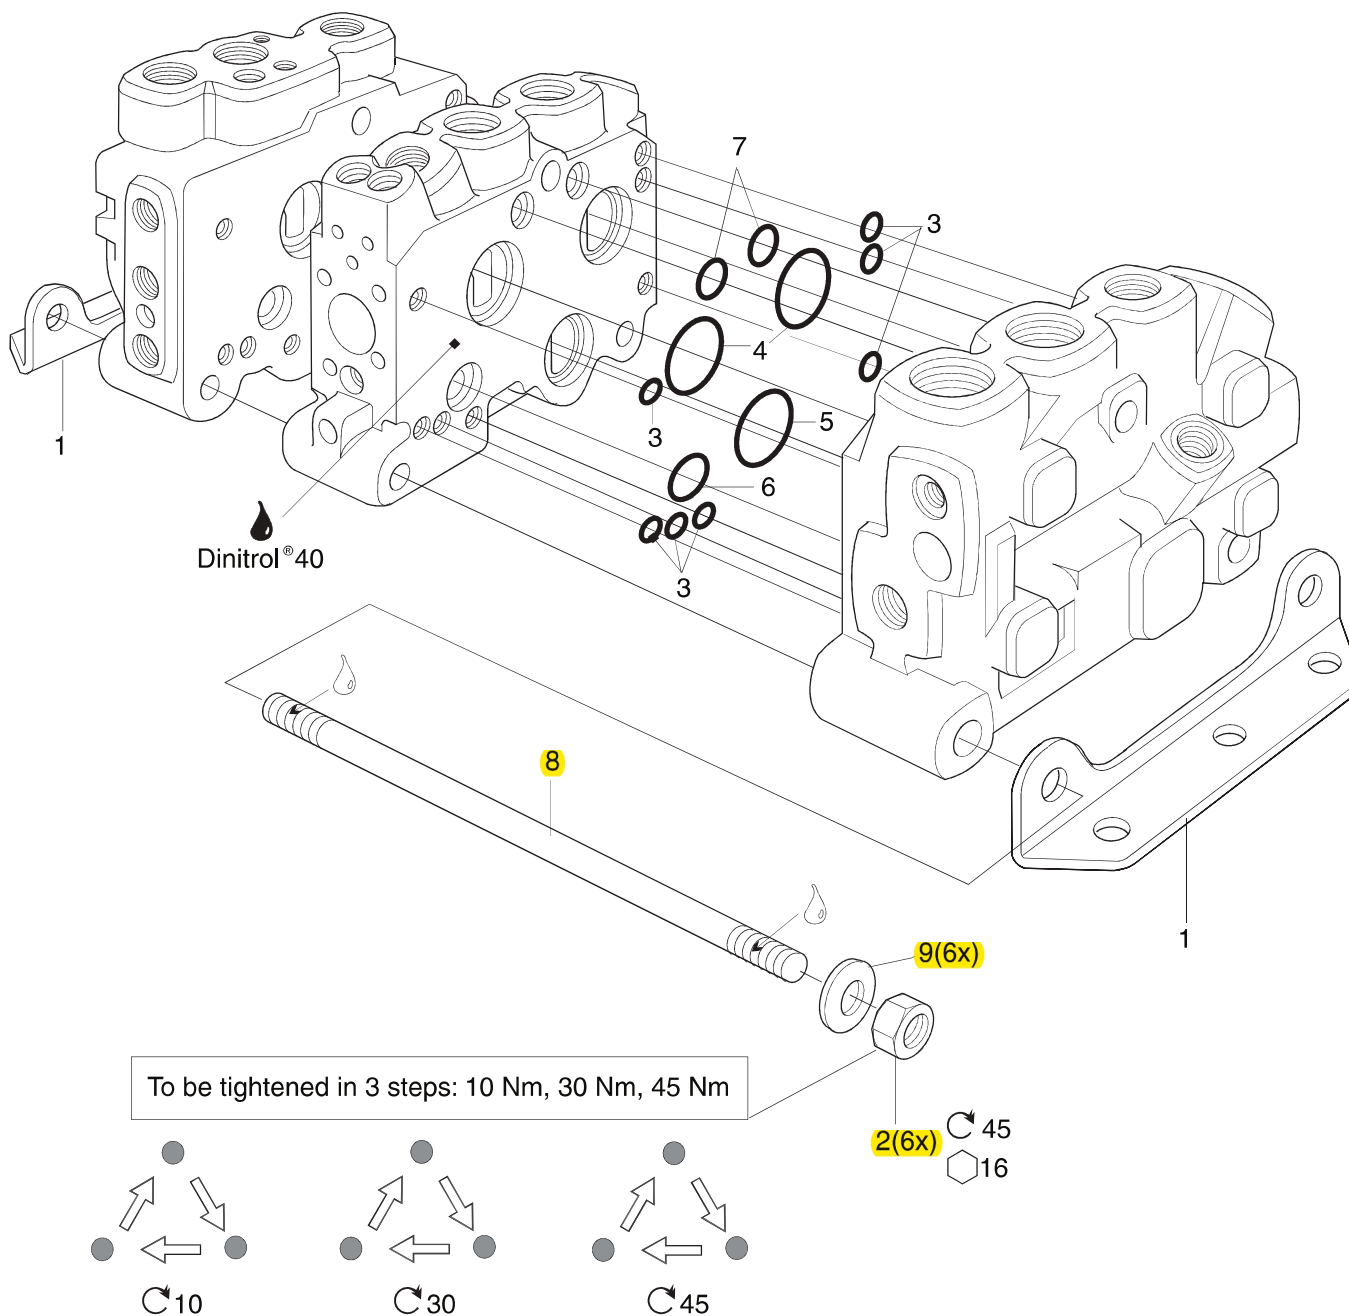

Tie rod kits, Bracket kits, Intersection seal kit, A033

See Customer Specification		1) Standard L90LS (CFC/LS + US)		
Code	Pos	Part	Description	Remarks / Items
Brackets		393000K824	Bracket kit	1(2x), 2(6x), 9(6x)
A033	08E	6760262	Reinforced Bracket kit A033	1, 2(3x), 9(3x)
		393000K926	Nuts kit	2(6x), 9(6x)
		6760303	Intersection seal kit	3(7x), 4(2x), 5, 6, 7(2x)
Tie rods	15 + 30	393000K001	Tie rod kit, 1 section valve, 170 mm	2(6x), 8(3x), 9(6x)
Tie rods	15 + 30	393000K002	Tie rod kit, 2 sections valve, 210 mm	2(6x), 8(3x), 9(6x)
Tie rods	15 + 30	393000K003	Tie rod kit, 3 sections valve, 250 mm	2(6x), 8(3x), 9(6x)
Tie rods	15 + 30	393000K004	Tie rod kit, 4 sections valve, 290 mm	2(6x), 8(3x), 9(6x)
Tie rods	15 + 30	393000K005	Tie rod kit, 5 sections valve, 331 mm	2(6x), 8(3x), 9(6x)
Tie rods	15 + 30	393000K006	Tie rod kit, 6 sections valve, 371 mm	2(6x), 8(3x), 9(6x)
Tie rods	15 + 30	393000K007	Tie rod kit, 7 sections valve, 411 mm	2(6x), 8(3x), 9(6x)
Tie rods	15 + 30	393000K008	Tie rod kit, 8 sections valve, 451 mm	2(6x), 8(3x), 9(6x)
Tie rods	15 + 30	393000K009	Tie rod kit, 9 sections valve, 492 mm	2(6x), 8(3x), 9(6x)
Tie rods	15 + 30	393000K010	Tie rod kit, 10 sections valve, 532 mm	2(6x), 8(3x), 9(6x)
Tie rods	15 + 30	393000K729	Tie rod kit, 11 sections valve, 573 mm	2(6x), 8(3x), 9(6x)
Tie rods	15 + 30	393000K730	Tie rod kit, 12 sections valve, 614 mm	2(6x), 8(3x), 9(6x)
2) Standard L90LS (CFC/LS + MU); also L90LS (IP + US)				
Tie rods	15 + 30	6760315	Tie rod kit, 1 section valve, 146 mm	2(6x), 8(3x), 9(6x)
Tie rods	15 + 30	6763228	Tie rod kit, 2 sections valve, 186 mm	2(6x), 8(3x), 9(6x)
Tie rods	15 + 30	6760380	Tie rod kit, 3 sections valve, 226 mm	2(6x), 8(3x), 9(6x)
Tie rods	15 + 30	6763229	Tie rod kit, 4 sections valve, 266 mm	2(6x), 8(3x), 9(6x)
Tie rods	15 + 30	6763230	Tie rod kit, 5 sections valve, 307 mm	2(6x), 8(3x), 9(6x)
Tie rods	15 + 30	6763341	Tie rod kit, 6 sections valve, 347 mm	2(6x), 8(3x), 9(6x)
Tie rods	15 + 30	6763342	Tie rod kit, 7 sections valve, 387 mm	2(6x), 8(3x), 9(6x)
Tie rods	15 + 30	6763343	Tie rod kit, 8 sections valve, 427 mm	2(6x), 8(3x), 9(6x)
Tie rods	15 + 30	6763344	Tie rod kit, 9 sections valve, 468 mm	2(6x), 8(3x), 9(6x)
Tie rods	15 + 30	6763345	Tie rod kit, 10 sections valve, 508 mm	2(6x), 8(3x), 9(6x)
Tie rods	15 + 30	6763346	Tie rod kit, 11 sections valve, 544 mm	2(6x), 8(3x), 9(6x)
Tie rods	15 + 30	393000K765	Tie rod kit, 12 sections valve, 585 mm	2(6x), 8(3x), 9(6x)
3) L90LS (IP + MU)				
Tie rods	15 + 30	6763347	Tie rod kit, 1 section valve, 120 mm	2(6x), 8(3x), 9(6x)
Tie rods	15 + 30	6760423	Tie rod kit, 2 sections valve, 160 mm	2(6x), 8(3x), 9(6x)
Tie rods	15 + 30	6760424	Tie rod kit, 3 sections valve, 200 mm	2(6x), 8(3x), 9(6x)
Tie rods	15 + 30	6760425	Tie rod kit, 4 sections valve, 240 mm	2(6x), 8(3x), 9(6x)
Tie rods	15 + 30	6760426	Tie rod kit, 5 sections valve, 280 mm	2(6x), 8(3x), 9(6x)
Tie rods	15 + 30	6760427	Tie rod kit, 6 sections valve, 320 mm	2(6x), 8(3x), 9(6x)
Tie rods	15 + 30	6760428	Tie rod kit, 7 sections valve, 360 mm	2(6x), 8(3x), 9(6x)
Tie rods	15 + 30	6763348	Tie rod kit, 8 sections valve, 400 mm	2(6x), 8(3x), 9(6x)
Tie rods	15 + 30	6763349	Tie rod kit, 9 sections valve, 440 mm	2(6x), 8(3x), 9(6x)
Tie rods	15 + 30	6763350	Tie rod kit, 10 sections valve, 480 mm	2(6x), 8(3x), 9(6x)
Tie rods	15 + 30	6763351	Tie rod kit, 11 sections valve, 520 mm	2(6x), 8(3x), 9(6x)
Tie rods	15 + 30	6763352	Tie rod kit, 12 sections valve, 560 mm	2(6x), 8(3x), 9(6x)
4) L90LS (Combine inlet + US)				(See page 44)