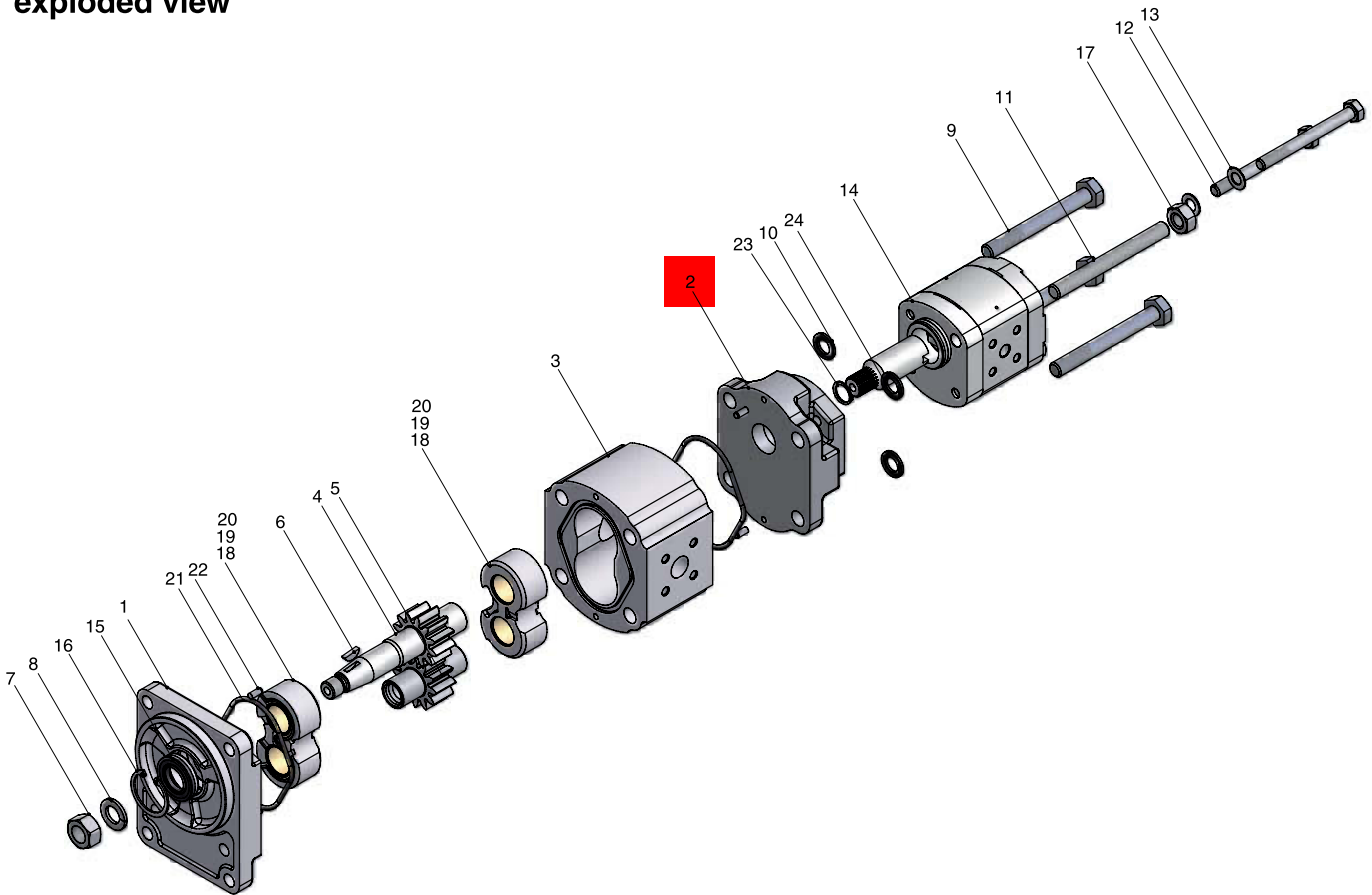

PGP511B...CS1D4NJ7J5S-502A...XJ4J3B1B1
exploded view

Item	Part No	Required	Description
1	3345041203	1	Housing sec
2	3343040100	1	Housing pec
3	33481xx901	1	Housing gear
4	33419xx600	1	Drive gear
5	33427xx000	1	Driven gear
6	3911781099	1	Key
7	3911451160	1	Nut
8	3913782259	1	Washer
9	3911401856	3	Screw (88 mm)
10	3913782231	4	Washer
11	3911425628	1	Stud (98 mm)
12	3911401552	2	Screw (80 mm)
13	3913782256	2	Washer
14		1	PGP502A...CV2P3XJ4J3B1B1
15	8301-019-00K	1	Lip seal
16	9211-323-00B	1	Snap ring
17	3911451167	1	Nut
18	8898-207-00U	2	THRBLK/BSHG
19	8611-016-00R	2	Chan. seal
20	8611-015-000	2	BK-UP seal
21	9313-145-00B	2	Sect. seal
22	3912080078	4	Dowel pin
23	3912681568	1	Snap ring
24	3321133002	1	Connecting Shaft