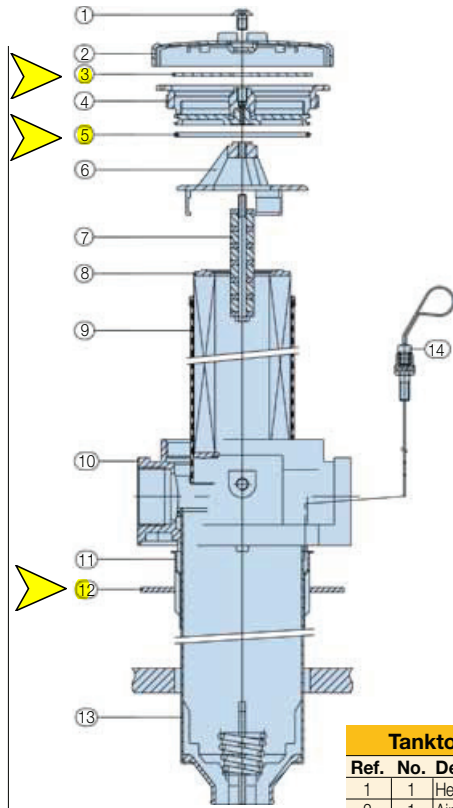

Supersedes spare element table						
TPR 1-40	PXX1A-10	PXW1A-2	PXW1A-5	PXW1A-10	PXW1A-20	PS1A-40
Part number spare element	937918	937920Q	937925Q	937930Q	937935Q	937940
TPR 1-80	PXX2A-10	PXW2A-2	PXW2A-5	PXW2A-10	PXW2A-20	PS2A-40
Part number spare element	937919	937921Q	937926Q	937931Q	937936Q	937941
TPR 3-160		PXW5-2	PXW5-5	PXW5-10	PXW5-20	
Part number spare element		937922Q	937927Q	937932Q	937937Q	
TPR 3-250		PXW6-2	PXW6-5	PXW6-10	PXW6-20	
Part number spare element		937923Q	937928Q	937933Q	937938Q	
TPR 3-450		PXW7-2	PXW7-5	PXW7-10	PXW7-20	
Part number spare element		937924Q	937929Q	937934Q	937939Q	

Tank Topper Series Seal Kits	
Part Number	Description
2049010052	NITRILE SEAL KIT TPR1 AG FUNNEL ALU
2049010050	NITRILE SEAL KIT TPR1 AG FUNNEL POM
2049010053	NITRILE SEAL KIT TPR1 NO AG FUNNEL ALU
2049010051	NITRILE SEAL KIT TPR1 NO AG FUNNEL POM
2049010056	NITRILE SEAL KIT TPR2 B
2049010027	NITRILE SEAL KIT TPR3 B
	AG = Air Guide

Tanktopper Series I, II & III

Tanktop Mounted Return Line Filters with Integrated Air Breather

Specification (cont.)

Tanktopper II (length 5, 6 and 7)

Tanktopper III (length 10 and 11)

Tanktopper II & III	
Ref. No.	Description
1	1 Hexagon socket bolt M8
2	1 Air breather cap
3	1 Air breather filter medium
4	1 Cover (assembly)
5	1 Cover seal
6	1 Bridge
7	1 Magnet set
8	1 Element
9	1 Sleeve
10	1 Filter house
11	1 Airguide
12	1 Tank gasket
13	1 Funnel
14	1 Dipstick assembly