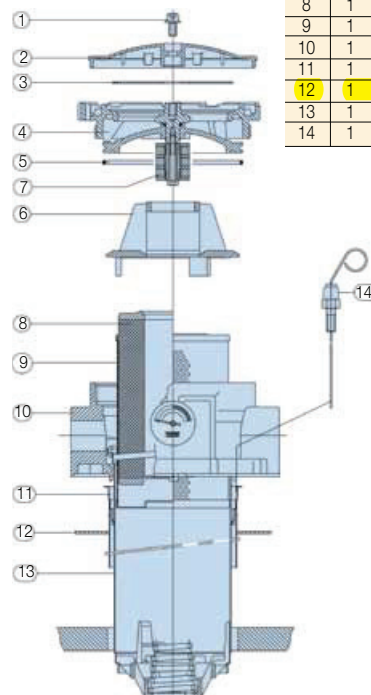

Supersedes spare element table						
TPR 1-40	PXX1A-10	PXW1A-2	PXW1A-5	PXW1A-10	PXW1A-20	PS1A-40
Part number spare element	937918	937920Q	937925Q	937930Q	937935Q	937940
TPR 1-80	PXX2A-10	PXW2A-2	PXW2A-5	PXW2A-10	PXW2A-20	PS2A-40
Part number spare element	937919	937921Q	937926Q	937931Q	937936Q	937941
TPR 3-160		PXW5-2	PXW5-5	PXW5-10	PXW5-20	
Part number spare element		937922Q	937927Q	937932Q	937937Q	
TPR 3-250		PXW6-2	PXW6-5	PXW6-10	PXW6-20	
Part number spare element		937923Q	937928Q	937933Q	937938Q	
TPR 3-450		PXW7-2	PXW7-5	PXW7-10	PXW7-20	
Part number spare element		937924Q	937929Q	937934Q	937939Q	

Tank Topper Series Seal Kits	
Part Number	Description
2049010052	NITRILE SEAL KIT TPR1 AG FUNNEL ALU
2049010050	NITRILE SEAL KIT TPR1 AG FUNNEL POM
2049010053	NITRILE SEAL KIT TPR1 NO AG FUNNEL ALU
2049010051	NITRILE SEAL KIT TPR1 NO AG FUNNEL POM
2049010056	NITRILE SEAL KIT TPR2 B
2049010027	NITRILE SEAL KIT TPR3 B
	AG = Air Guide

Tanktopper Series I, II & III

Tanktop Mounted Return Line Filters with Integrated Air Breather

Specification (cont.)

Tanktopper II (length 5, 6 and 7)

Tanktopper III (length 10 and 11)

Tanktopper II & III	
Ref. No.	Description
1	1 Hexagon socket bolt M8
2	1 Air breather cap
3	1 Air breather filter medium
4	1 Cover (assembly)
5	1 Cover seal
6	1 Bridge
7	1 Magnet set
8	1 Element
9	1 Sleeve
10	1 Filter house
11	1 Airguide
12	1 Tank gasket
13	1 Funnel
14	1 Dipstick assembly