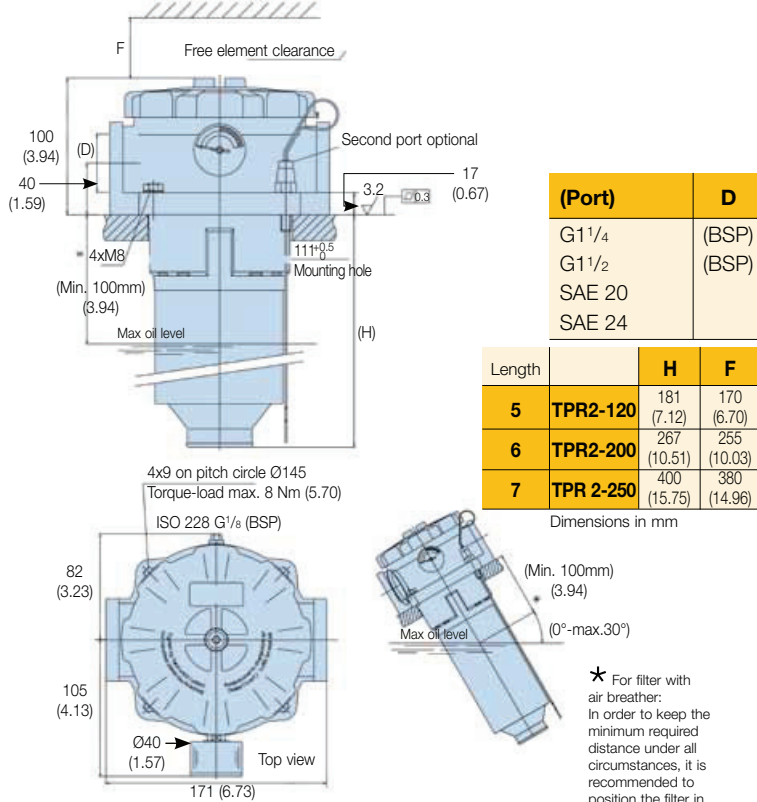

Tanktopper Series I, II & III

Tanktop Mounted Return Line Filters with Integrated Air Breather

Ordering Information (cont.)

Degree of filtration						Media code
Average filtration beta ratio β (ISO 16889) / particle size μm [c]						
$\beta(x)=2$	$\beta(x)=10$	$\beta(x)=75$	$\beta(x)=100$	$\beta(x)=200$	$\beta(x)=1000$	
% efficiency, based on the above beta ratio (βx)						
50.0%	90.0%	98.7%	99.0%	99.5%	99.9%	
N/A	N/A	N/A	N/A	N/A	4.5	02Q/02QL
N/A	N/A	4.5	5	6	7	05Q/05QL
N/A	6	8.5	9	10	12	10Q/10QL
6	11	17	18	20	22	20Q/20QL

Supersedes spare element table						
TPR 1-40	PXX1A-10	PXW1A-2	PXW1A-5	PXW1A-10	PXW1A-20	PS1A-40
Part number spare element	937918	937920Q	937925Q	937930Q	937935Q	937940
TPR 1-80	PXX2A-10	PXW2A-2	PXW2A-5	PXW2A-10	PXW2A-20	PS2A-40
Part number spare element	937919	937921Q	937926Q	937931Q	937936Q	937941
TPR 3-160		PXW5-2	PXW5-5	PXW5-10	PXW5-20	
Part number spare element		937922Q	937927Q	937932Q	937937Q	
TPR 3-250		PXW6-2	PXW6-5	PXW6-10	PXW6-20	
Part number spare element		937923Q	937928Q	937933Q	937938Q	
TPR 3-450		PXW7-2	PXW7-5	PXW7-10	PXW7-20	
Part number spare element		937924Q	937929Q	937934Q	937939Q	

Tank Topper Series Seal Kits	
Part Number	Description
2049010052	NITRILE SEAL KIT TPR1 AG FUNNEL ALU
2049010050	NITRILE SEAL KIT TPR1 AG FUNNEL POM
2049010053	NITRILE SEAL KIT TPR1 NO AG FUNNEL ALU
2049010051	NITRILE SEAL KIT TPR1 NO AG FUNNEL POM
2049010056	NITRILE SEAL KIT TPR2 B
2049010027	NITRILE SEAL KIT TPR3 B
	AG = Air Guide

Tanktopper Series I, II & III

Tanktop Mounted Return Line Filters with Integrated Air Breather

Specification (cont.)

Tanktopper II (length 5, 6 and 7)

Tanktopper III (length 10 and 11)

Tanktopper II & III	
Ref. No.	Description
1	1 Hexagon socket bolt M8
2	1 Air breather cap
3	1 Air breather filter medium
4	1 Cover (assembly)
5	1 Cover seal
6	1 Bridge
7	1 Magnet set
8	1 Element
9	1 Sleeve
10	1 Filter house
11	1 Airguide
12	1 Tank gasket
13	1 Funnel
14	1 Dipstick assembly