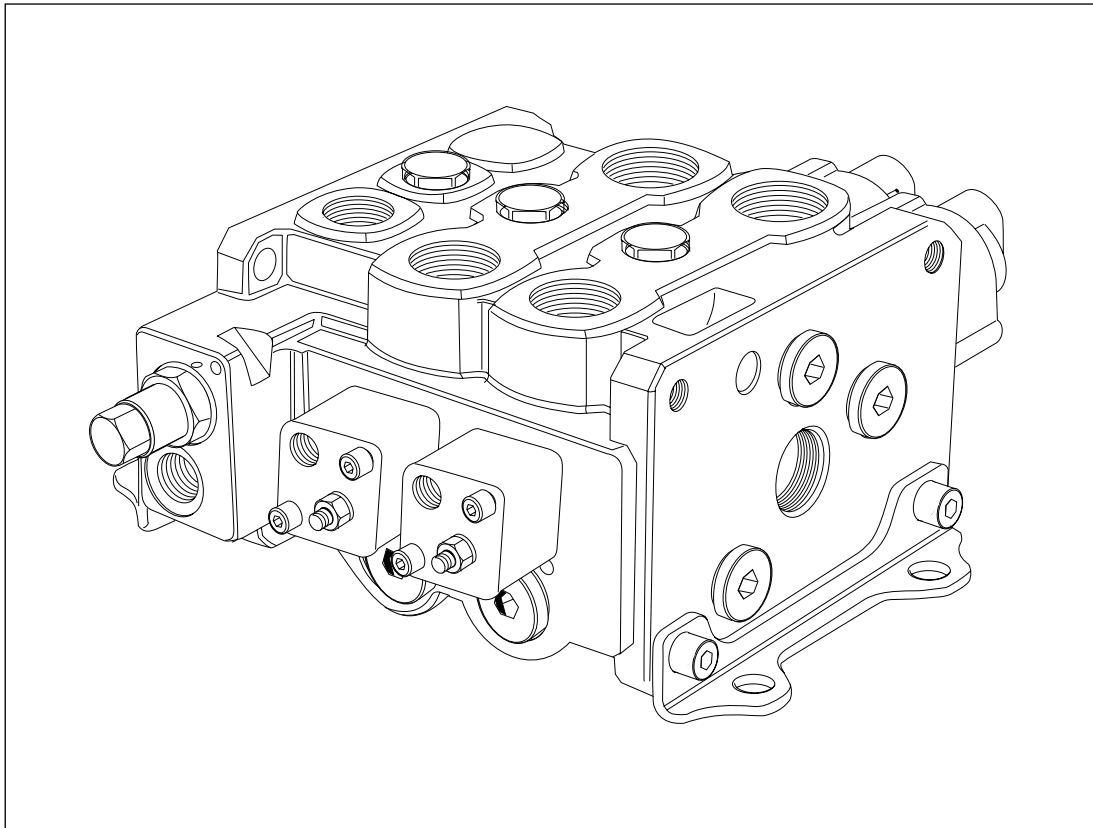

Bulletin HY17-8802-M1/UK

Spare Parts List Series H170CF

Effective date: August 13, 2013

Supersedes: May 29, 2012

PC, PCH, A02, A12, A26

See Customer Specification				
Code	Pos	Part	Description	Remarks / Items
PC, PCH	33	9120091013	Cap kit PC, PCH, A + B side, BSP without stroke limiter	19(2x), 20(2x), 21(2x), 22, 23, 24, 25, 26, 27
A26	07	9120091085	Cap kit PC, A + B side, BSP with stroke limiter	19(2x), 20(2x), 21(2x), 22, 23, 24, 25, 26, 27, 28, 29
PC, PCH	33	9120091014	Cap kit PC, A + B side, UNF without stroke limiter	19(2x), 20(2x), 21(2x), 22, 23, 24, 25, 26, 27
PC, PCH	33	9120092285	Air bleeding screw	16(2x) (For old cap PC, PCH, pos. 18 a))
PC, PCH	33	9120091050	Cap kit PC, A + B side, Metric without stroke limiter	19(2x), 20(2x), 21(2x), 22, 23, 24, 25, 26, 27
PC, PCH	33	9120091027	Spring kit std, (6.5 - 20) bar	13 [14]
A02	33	9120091033	Spring kit A02, (13 - 23) bar	13 [14]
A12	33	9120091052	Spring kit A12, (6.5 - 26) bar	13 [14]
PCH	33	9120092045	Lever housing kit PCH	1, 2, 3, 4, 5, 6, 7, 8, 9, 10, 11, 12, 17(2x), 19(2x)
PCH	33	6760546	Handle window	12(6x)
PCH	33	6760950	Handle window with knob	11, 12
PCH	33	9120092046	Seal kit PCH	1, 2, 4, 8, 15, 26
PC	33	9120091028	Seal kit PC	15, 22, 25, 26

- a) For old spring cap, up to serial no. 1002...
- b) For new spring cap, from serial no. 1003...