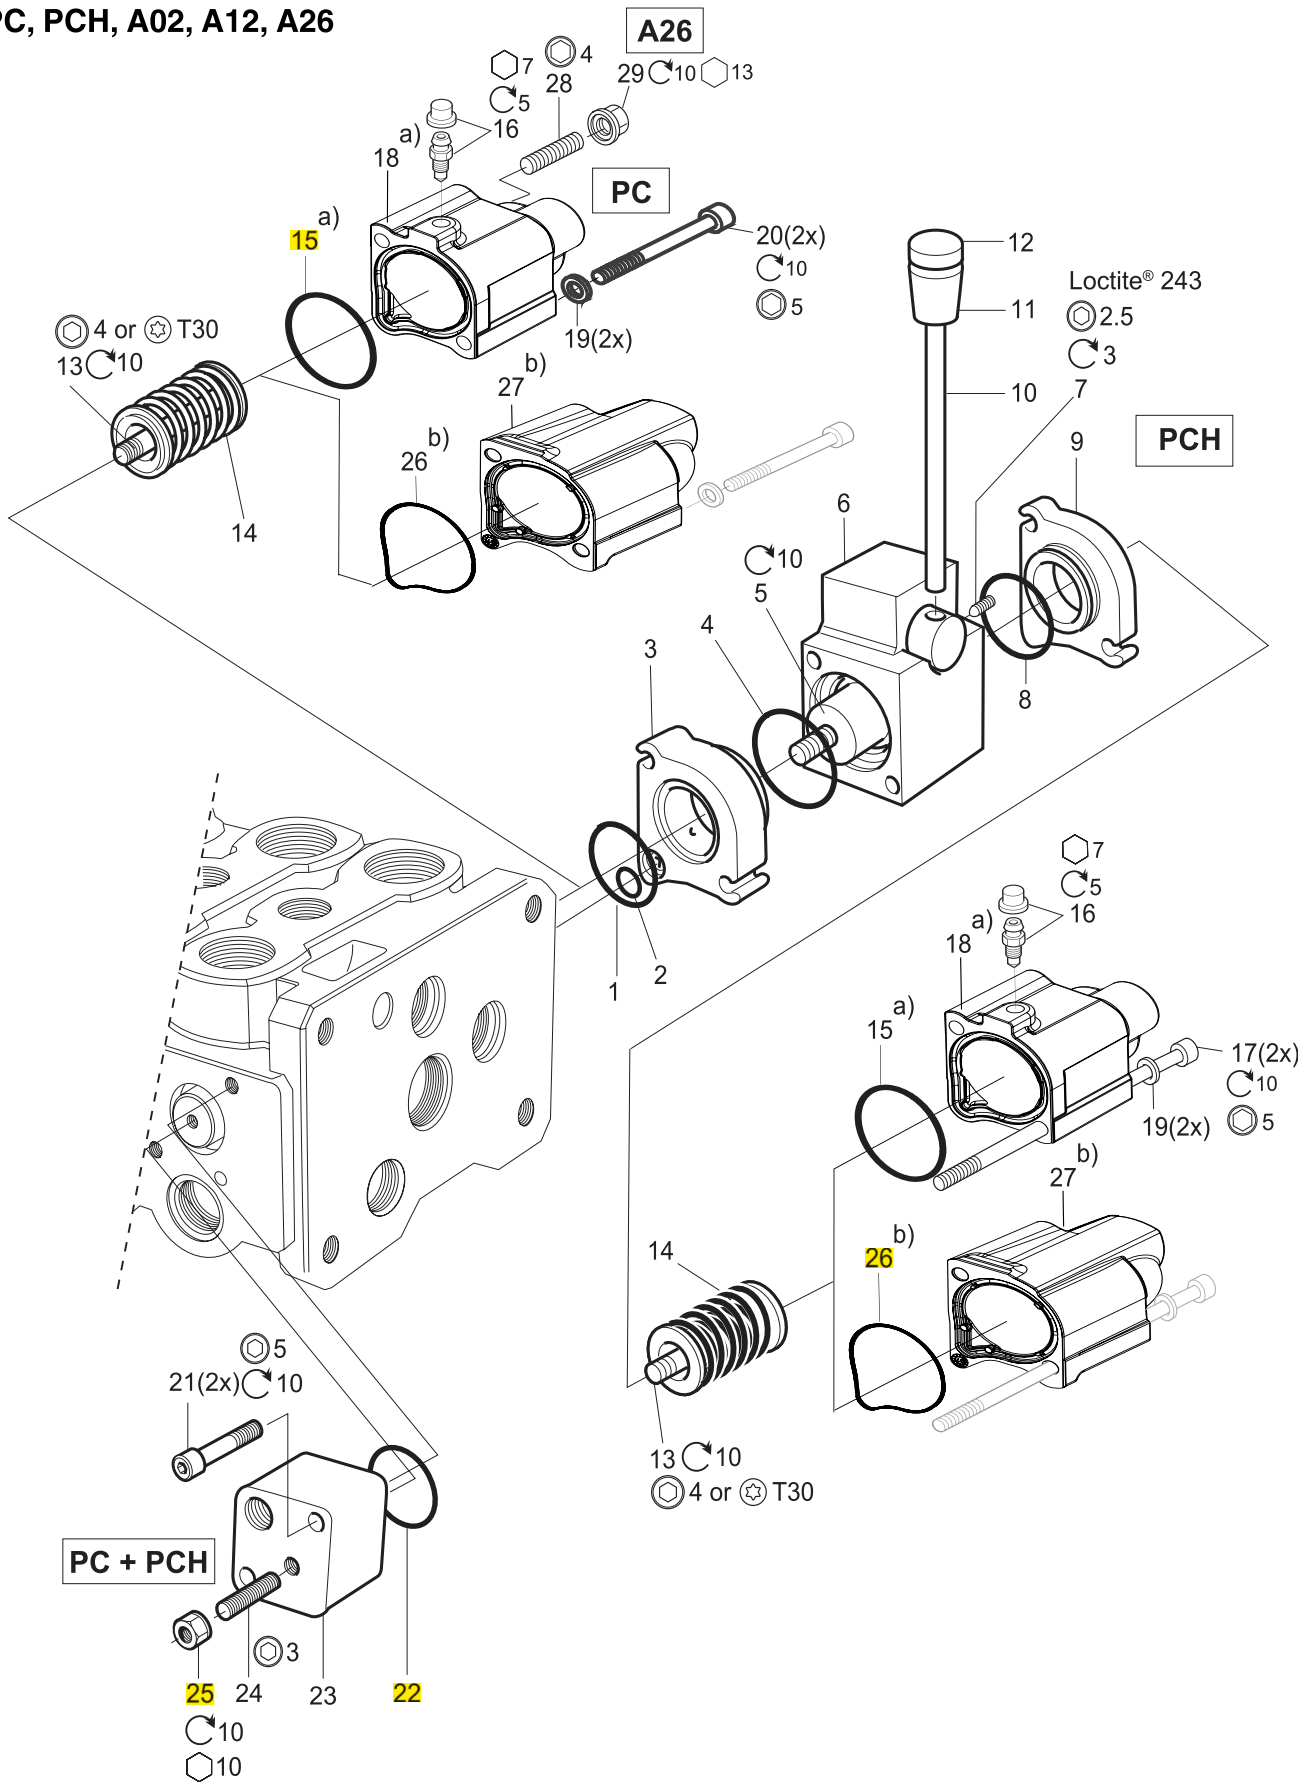

Bulletin HY17-8802-M1/UK

Spare Parts List Series H170CF

Effective date: August 13, 2013

Supersedes: May 29, 2012

PC, PCH, A02, A12, A26

See Customer Specification				
Code	Pos	Part	Description	Remarks / Items
PC, PCH	33	9120091013	Cap kit PC, PCH, A + B side, BSP without stroke limiter	19(2x), 20(2x), 21(2x), 22, 23, 24, 25, 26, 27
A26	07	9120091085	Cap kit PC, A + B side, BSP with stroke limiter	19(2x), 20(2x), 21(2x), 22, 23, 24, 25, 26, 27, 28, 29
PC, PCH	33	9120091014	Cap kit PC, A + B side, UNF without stroke limiter	19(2x), 20(2x), 21(2x), 22, 23, 24, 25, 26, 27
PC, PCH	33	9120092285	Air bleeding screw	16(2x) (For old cap PC, PCH, pos. 18 a))
PC, PCH	33	9120091050	Cap kit PC, A + B side, Metric without stroke limiter	19(2x), 20(2x), 21(2x), 22, 23, 24, 25, 26, 27
PC, PCH	33	9120091027	Spring kit std, (6.5 - 20) bar	13 [14]
A02	33	9120091033	Spring kit A02, (13 - 23) bar	13 [14]
A12	33	9120091052	Spring kit A12, (6.5 - 26) bar	13 [14]
PCH	33	9120092045	Lever housing kit PCH	1, 2, 3, 4, 5, 6, 7, 8, 9, 10, 11, 12, 17(2x), 19(2x)
PCH	33	6760546	Handle window	12(6x)
PCH	33	6760950	Handle window with knob	11, 12
PCH	33	9120092046	Seal kit PCH	1, 2, 4, 8, 15, 26
PC	33	9120091028	Seal kit PC	15, 22, 25, 26

- a) For old spring cap, up to serial no. 1002...
- b) For new spring cap, from serial no. 1003...