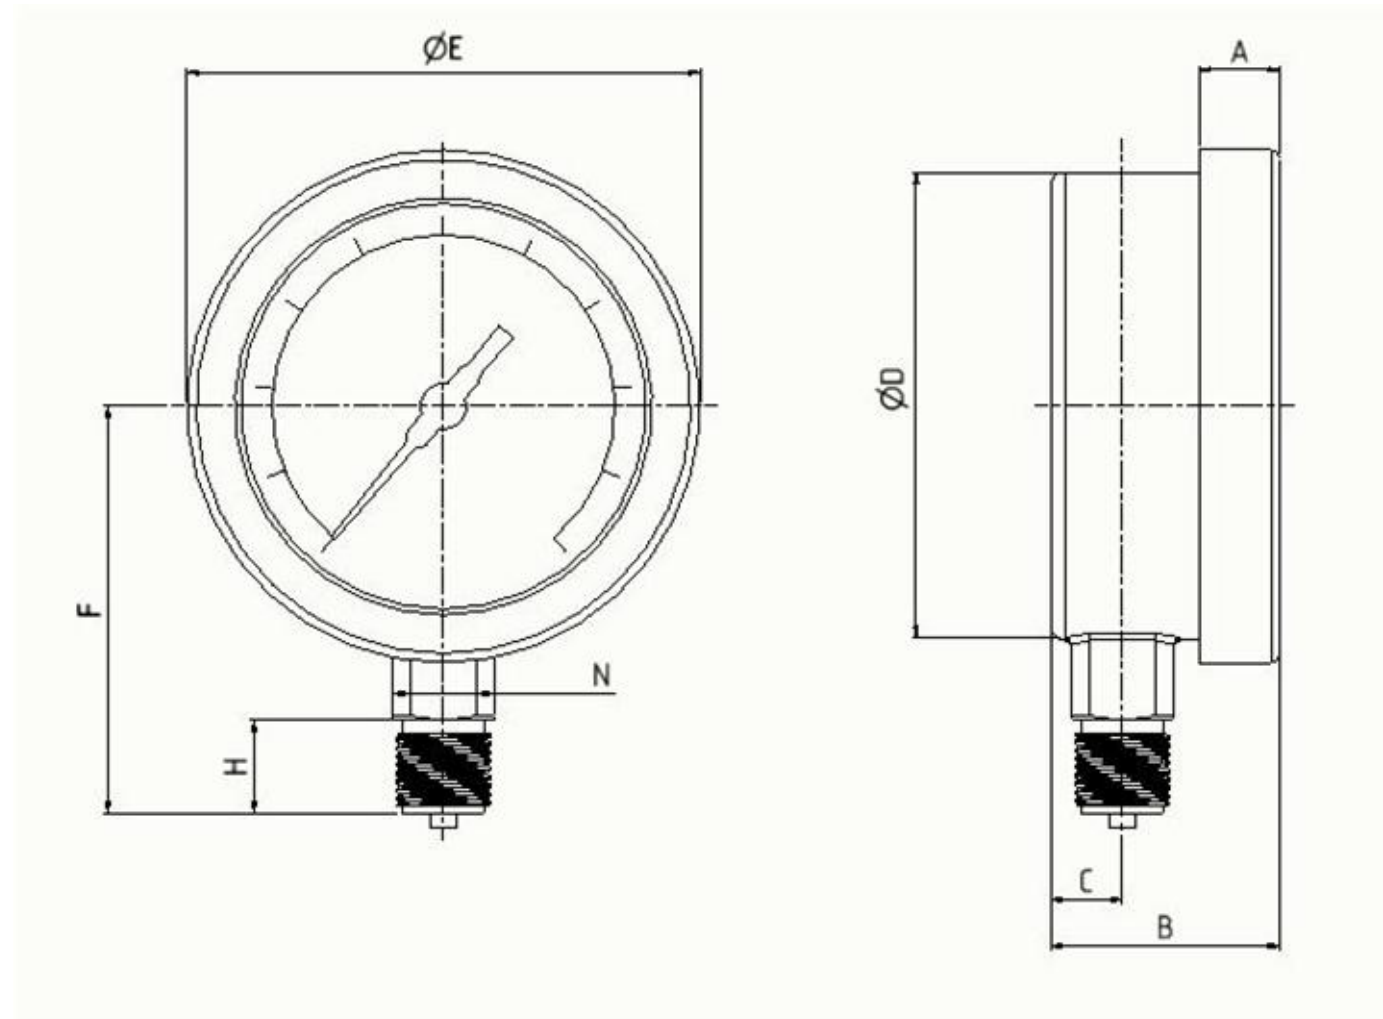

# CEJN Pressure Gauges - Bottom Connection

Dial Size	Part No.	Conn.	Scale max WP [bar] (psi)	Weight [kg]	A	B	C	D	E	F	H	N
Ø100	199403122	G 1/2"	2000 (30 000)	0,86	13	48,6	15	101	110,6	86	20	22

## Technical Data

Design:	EN 837-1.
Units:	bar and psi.
Max rec. WP:	75% of the full scale range.
Connection:	Male thread.
Logotype:	CEJN Blue.
Protection Class:	IP 67 as per EN 60529/IEC 529.
Liquid:	Filled with 98% glycerine.
Temperatur Range:	0°C - +65°C (32°F - +149°F).
Accuracy:	Ø 100 mm +/- 1% of full scale.
Material:	Stainless steel construction. Aluminium white dial. Black pointer of aluminum. Window of tempered glass.

This document must not be copied, either completely or in part, without permission. Any infringement will have legal consequences ©

	Scale	Drawn CABANLA	Checked EP	Appr. JW	ECO 11857	Date 2018-09-10
	Drawing No. <b>509403122</b>					Issue AA