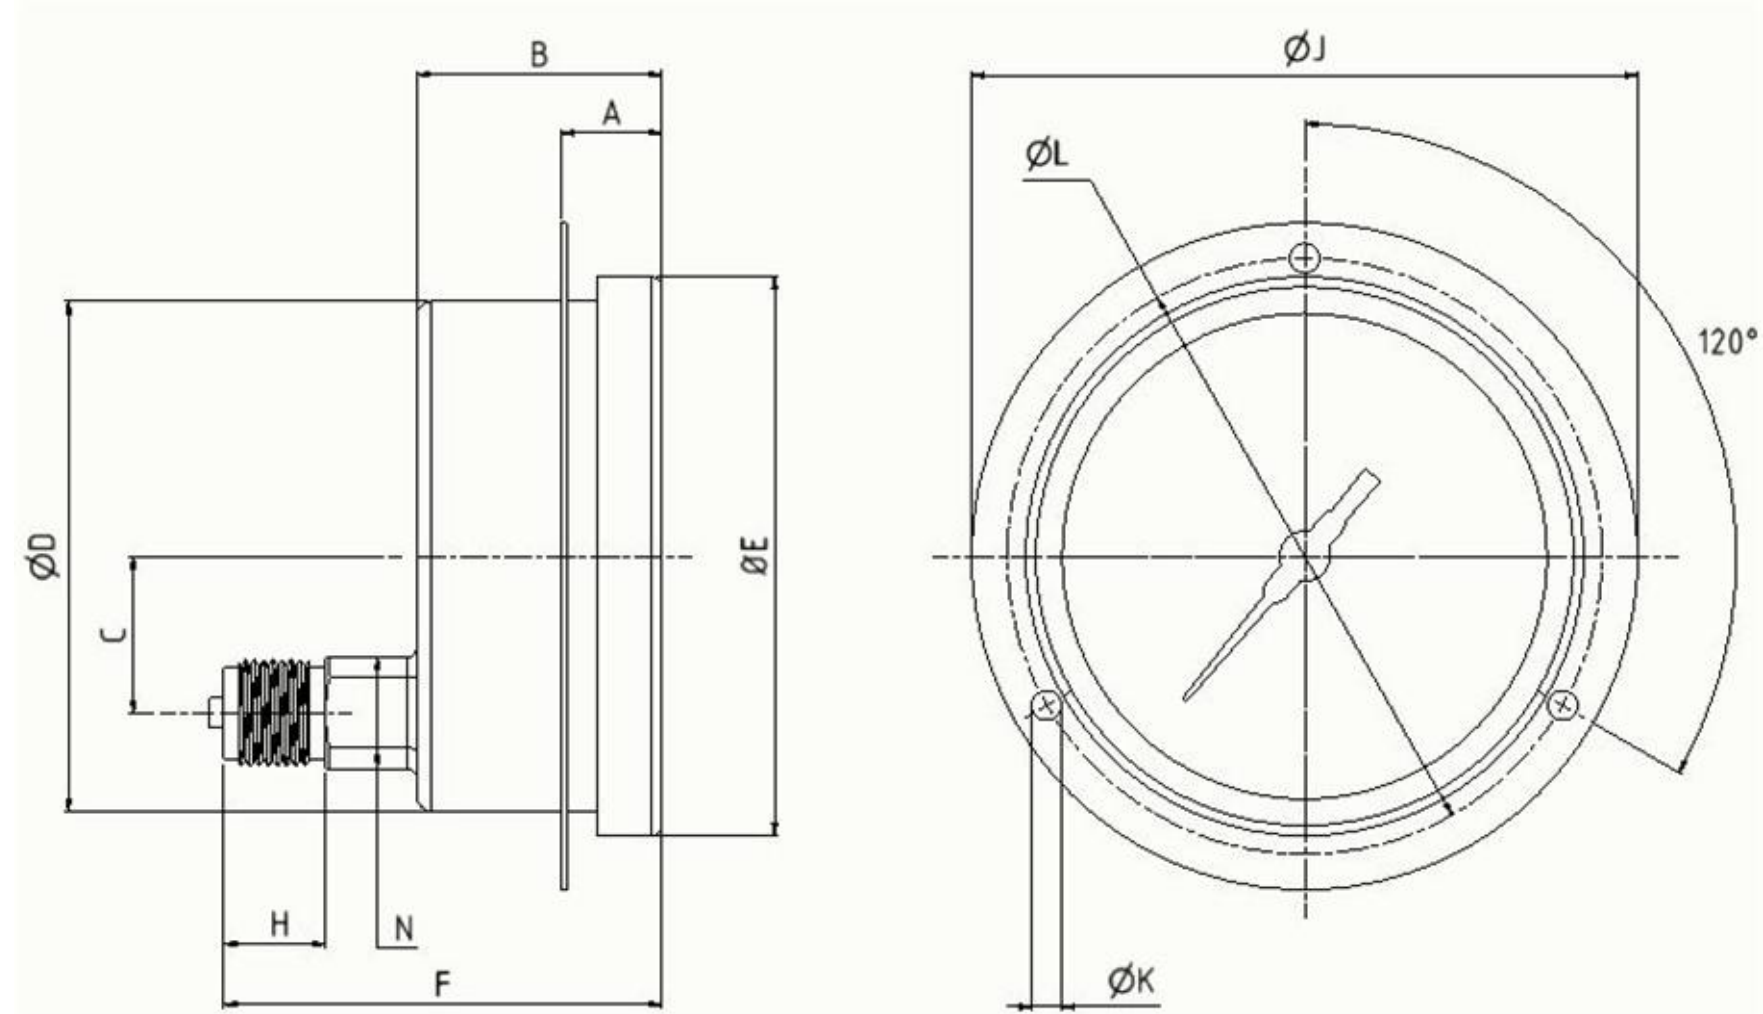

CEJN Pressure Gauges - Panel Mounting

Dial Size	Part No.	Conn.	Weight [kg]	A	B	C	D	E	F	H	J	K	L	N
Ø100	199403322	G 1/2"	0,86	20	48,6	31	101	110,6	81,5	20	132	6	118	22

Technical Data

Design:	EN 837-1.
Units:	bar and psi.
Scale max WP:	2000 bar (30000 psi)
Max rec. WP:	75% of the full scale range.
Connection:	Male thread.
Logotype:	CEJN Blue.
Protection Class:	IP 67 as per EN 60529/IEC 529.
Liquid:	Filled with 98% glycerine.
Temperatur Range:	0°C - +65°C (32°F - +149°F).
Accuracy:	Ø 100 mm +/- 1% of full scale.
Material:	Stainless steel construction. Aluminium white dial. Black pointer of aluminum. Window of tempered glass.
Miscellaneous:	Dimensions F and B have a tolerance of +/-1 mm due to the rubber gasket around the face of the gauge.

Scale	Drawn CABAJE	Checked CABJW	Appr. CABRE	ECO 000765	Date 2020-11-18
Drawing No. 509403322				Issue AB	Sheet 1/(1)