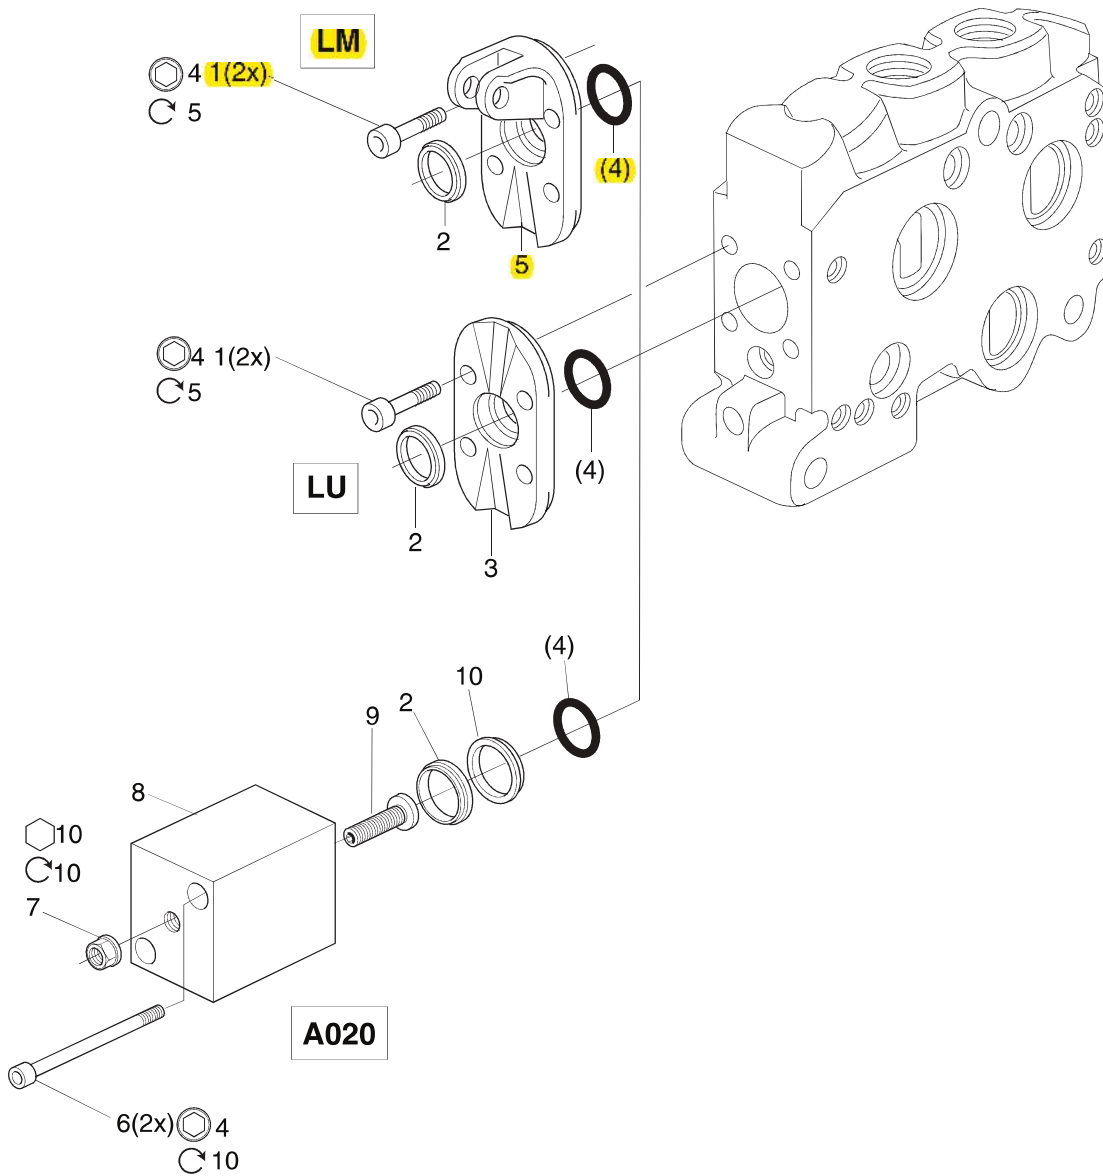

See Customer Specification				
Code	Pos	Part	Description	Remarks / Items
LM	51	393000K241	Lever bracket	1(2x), 5 [2], 4 (4 see page 20 and 22)
LU	51	393000K242	Cover	1(2x), 3 [2], 4 (4 see page 20 and 22)
A020	59	-	Stroke limiting kit ACE, ACP	See page 22, 23
	-	393000K807	Spool seal kit	2, 4(2x) (4 see page 20 and 22)

LM, LU, A020

C, B3, FD, A008

ACE, ACP, A020, A044

a) Castrol Entrepreneur Grease
 b) Molycote BR2