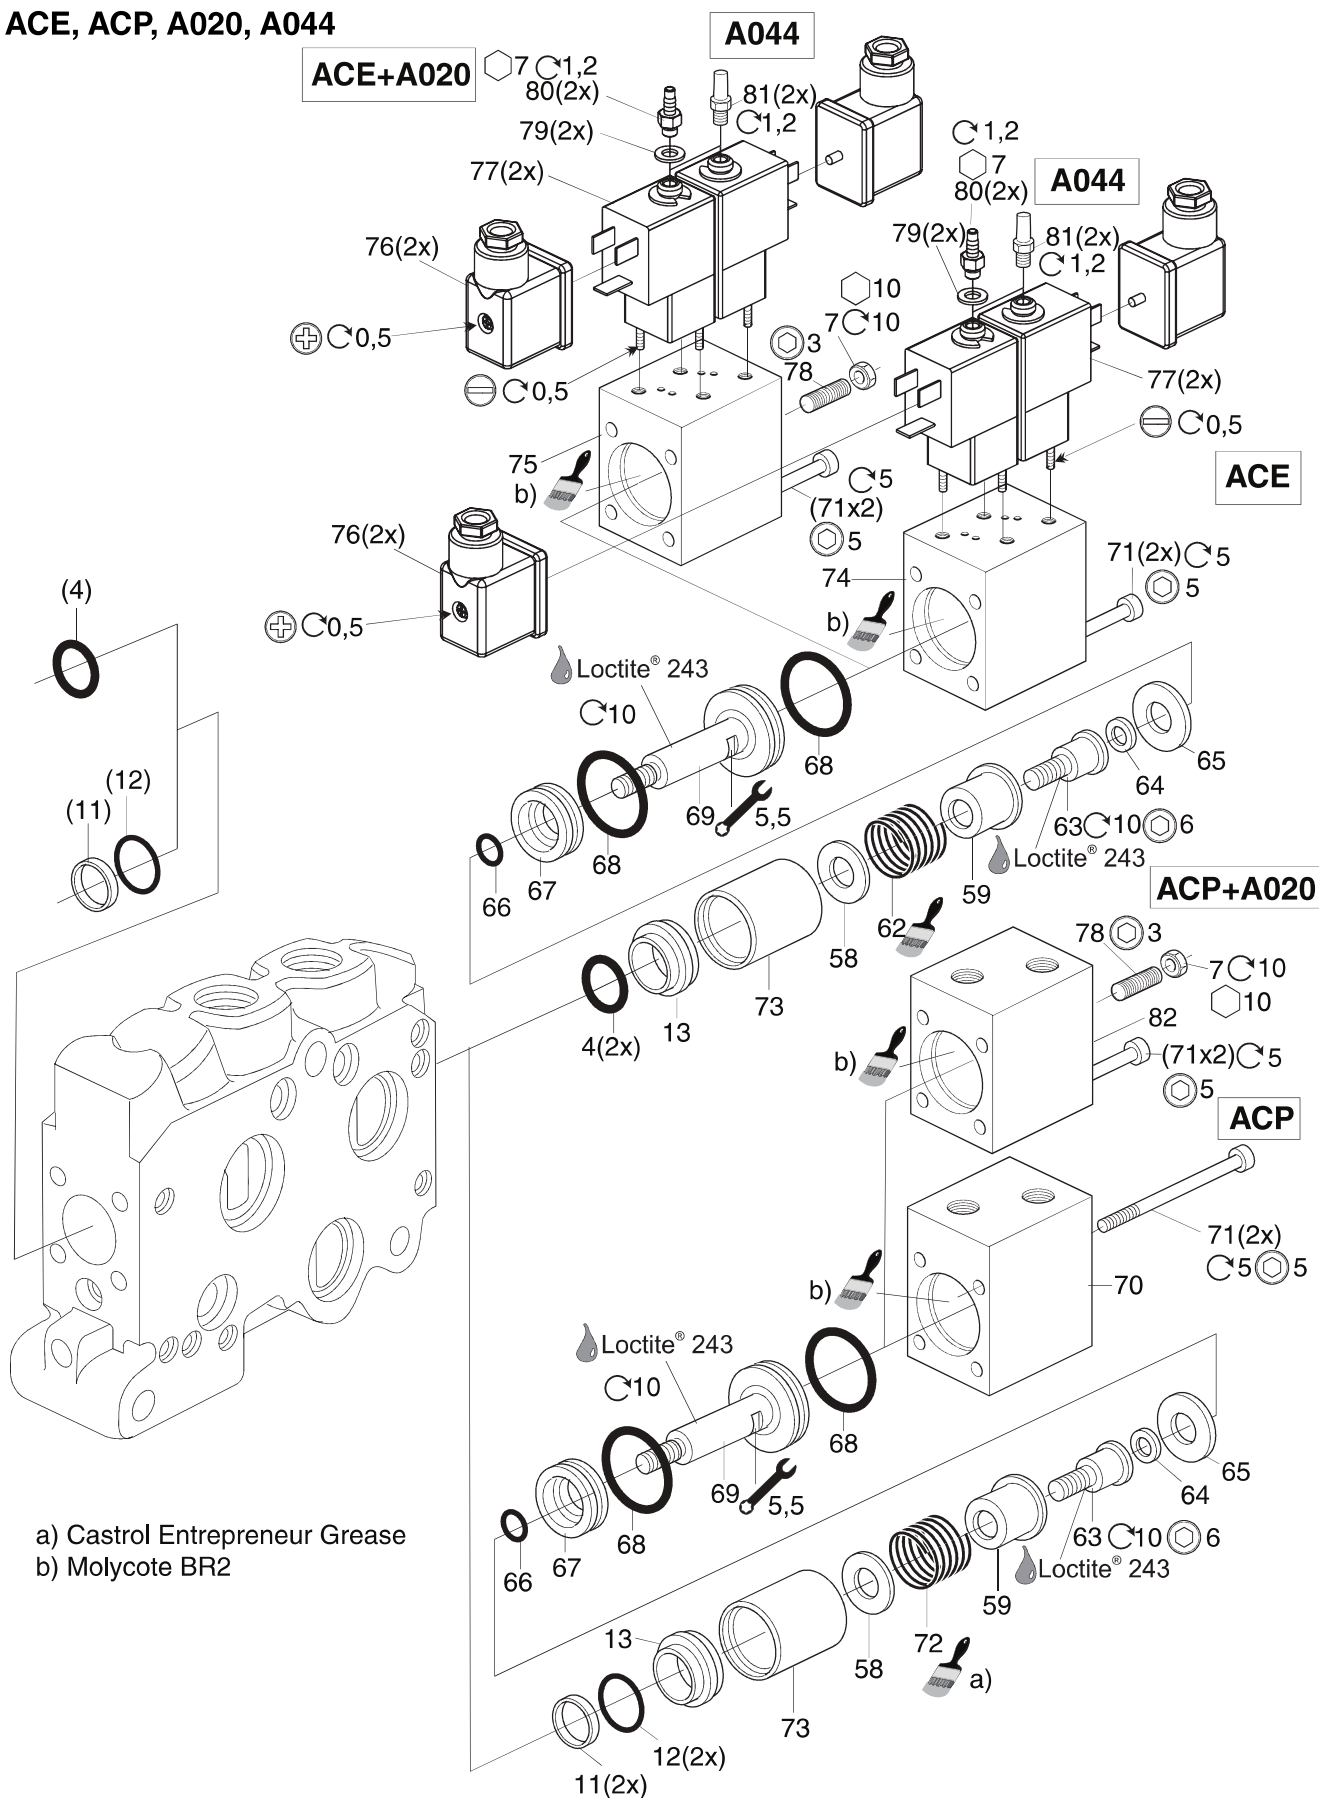

See Customer Specification				
Code	Pos	Part	Description	Remarks / Items
LM	51	393000K241	Lever bracket	1(2x), 5 [2], 4 (4 see page 20 and 22)
LU	51	393000K242	Cover	1(2x), 3 [2], 4 (4 see page 20 and 22)
A020	59	-	Stroke limiting kit ACE, ACP	See page 22, 23
	-	393000K807	Spool seal kit	2, 4(2x) (4 see page 20 and 22)

LM, LU, A020

C, B3, FD, A008

ACE, ACP, A020, A044

a) Castrol Entrepreneur Grease
 b) Molycote BR2