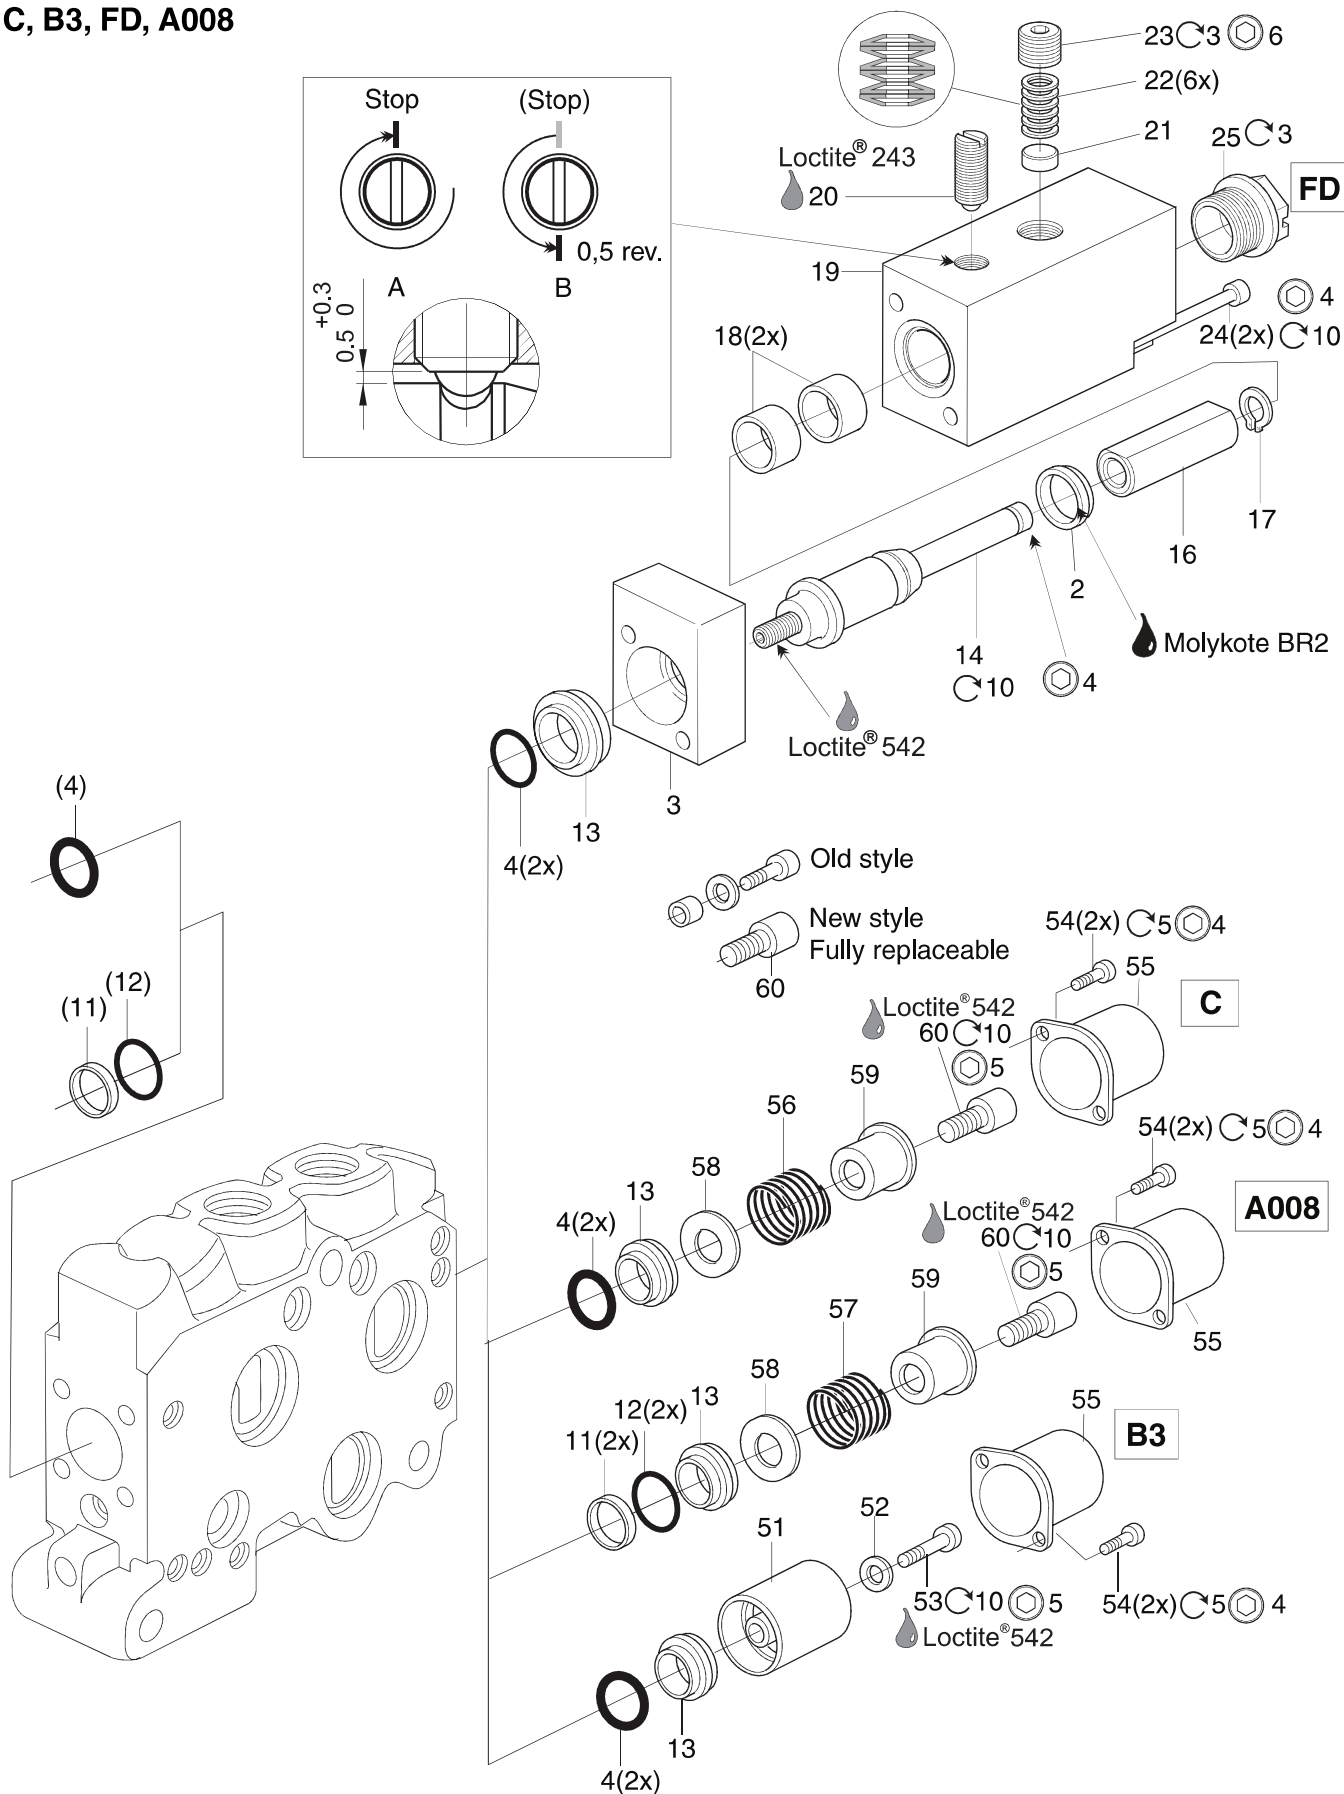

See Customer Specification				
Code	Pos	Part	Description	Remarks / Items
LM	51	393000K241	Lever bracket	1(2x), 5 [2], 4 (4 see page 20 and 22)
LU	51	393000K242	Cover	1(2x), 3 [2], 4 (4 see page 20 and 22)
A020	59	-	Stroke limiting kit ACE, ACP	See page 22, 23
	-	393000K807	Spool seal kit	2, 4(2x) (4 see page 20 and 22)

LM, LU, A020

C, B3, FD, A008

ACE, ACP, A020, A044

a) Castrol Entrepreneur Grease
 b) Molycote BR2