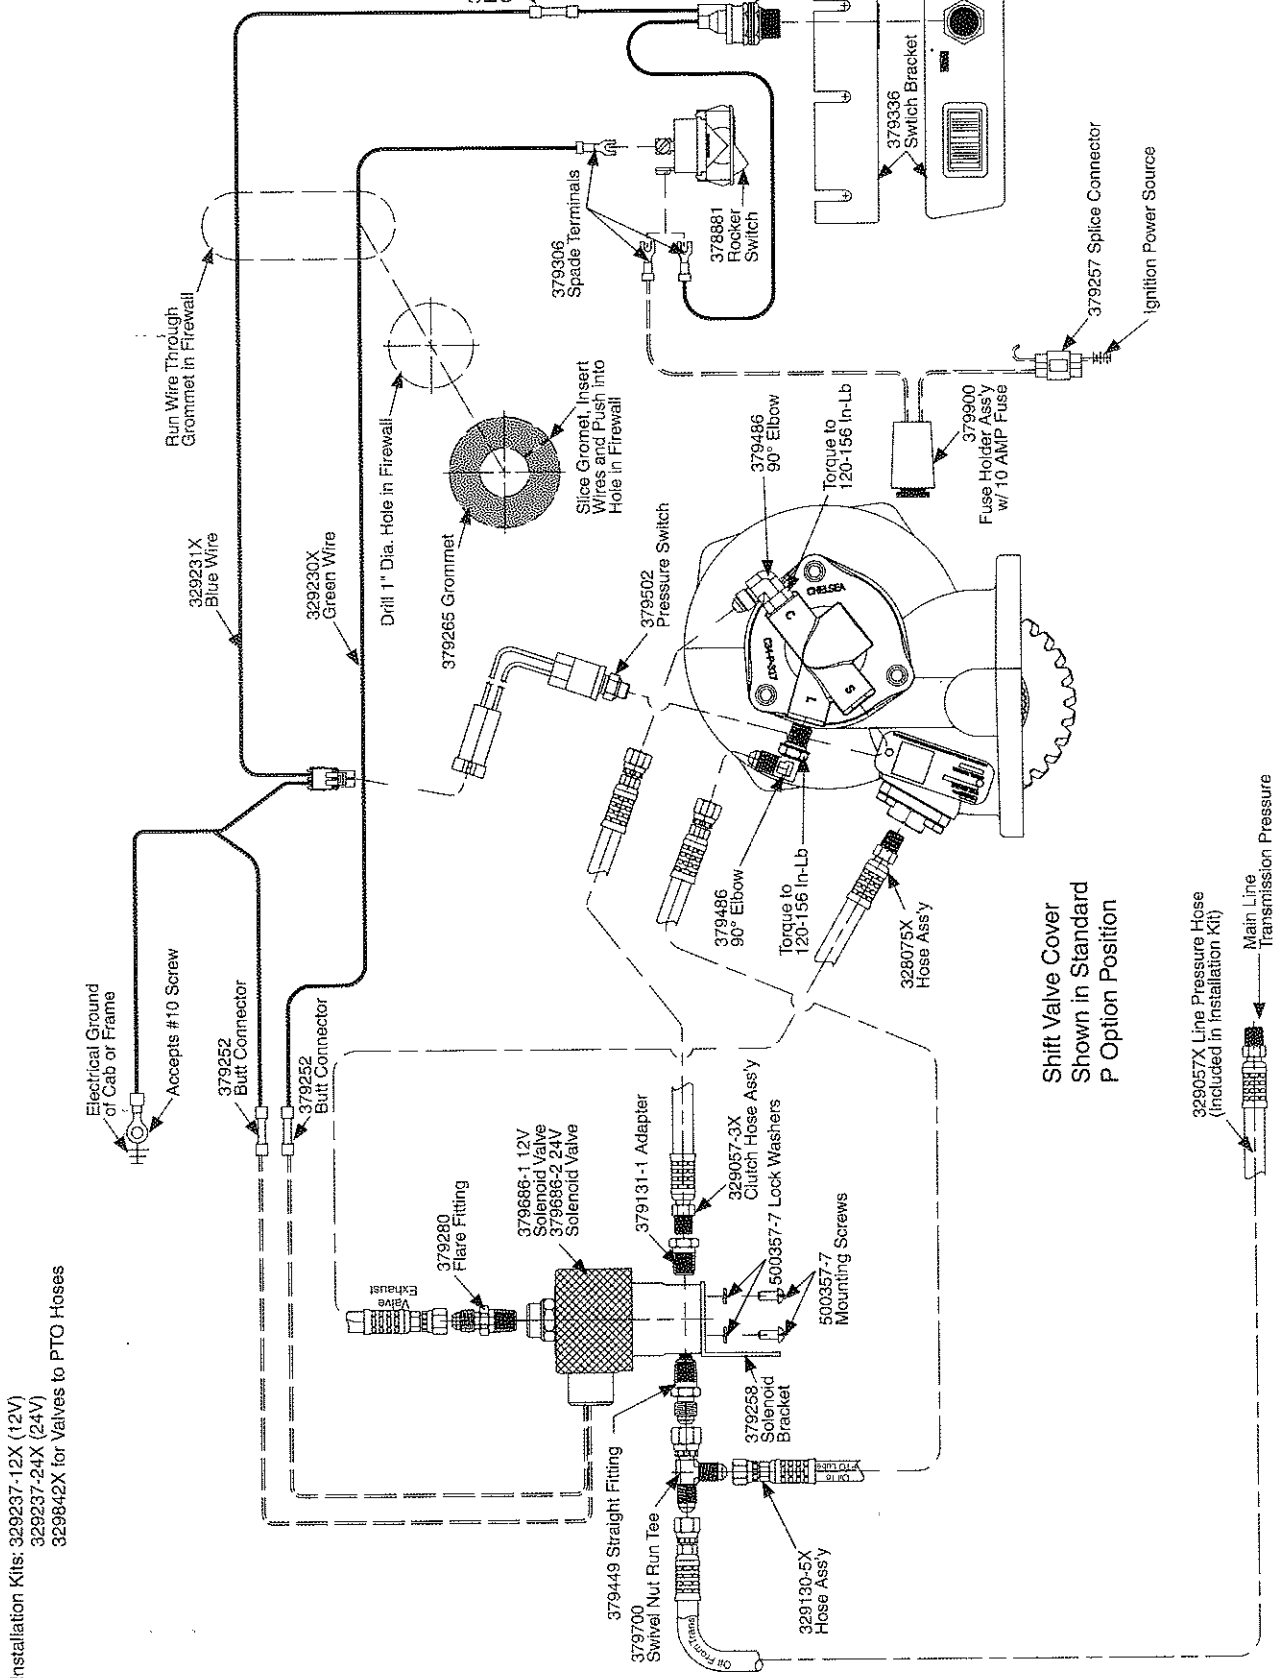

Shift Option G (12V) & H (24V)  
Remote Elec/Hyd w/o EOC  
272/282 Series

Installation Kits: 329237-12X (12V)  
329237-24X (24V)  
329842X for Valves to PTO Hoses

Shift Valve Cover  
Shown in Standard  
P Option Position

NOTE: Strip Wire Ends .25" Prior to Installing in Spade Terminal or Butt Connector (As Necessary).

(SK-576 Rev B)