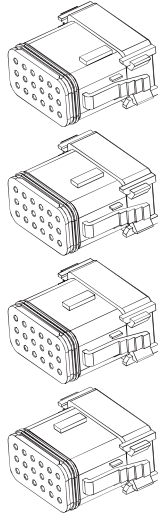

# Connector kits

IQAN-MC3, -MC31, C1-C4  
Part / Ordering No: **5035016**

Part	pcs.	Deutsch No.
Housing	1	DT16-18SA
Housing	1	DT16-18SB
Housing	1	DT16-18SC
Housing	1	DT16-18SD
Contact	72	1062-16-0122
Seal plug	24	114017

IQAN-LC6-X05, C1-C2  
Part / Ordering No: **20077764**

Part	pcs.	Molex No.
Housing	1	43020-0801
Housing	1	43020-0601
Contact	14	43031-0008

IQAN-XC21, C1-C4  
Part / Ordering No: **20077776**

Part	pcs.	Molex No.
Housing	1	43025-1000
Housing	1	43025-0800
Housing	1	43025-0600
Housing	1	43025-1200
Contact	36	43030-0008

IQAN-LC5-X05-MP handle, 6 position  
Part / Ordering No: **5035017**

Part	pcs.	Deutsch No.
Housing	1	DTM04-6P
Wedge	1	WM6P
Contact	6	1060-20-0222
Seal plug	6	0413-204-2005

IQAN-SV, power (gold contacts)  
Part / Ordering No: **20085109**

Part	pcs.	Deutsch No.
Housing	1	DTM06-2S
Wedge	1	WM2S
Contact	2	1062-20-0144

IQAN-LC5-X05-MP handle, 12 position  
Part / Ordering No: **5035018**

Part	pcs.	Deutsch No.
Housing	1	DTM04-12PA
Wedge	1	WM12P
Contact	12	1060-20-0222
Seal plug	12	0413-204-2005