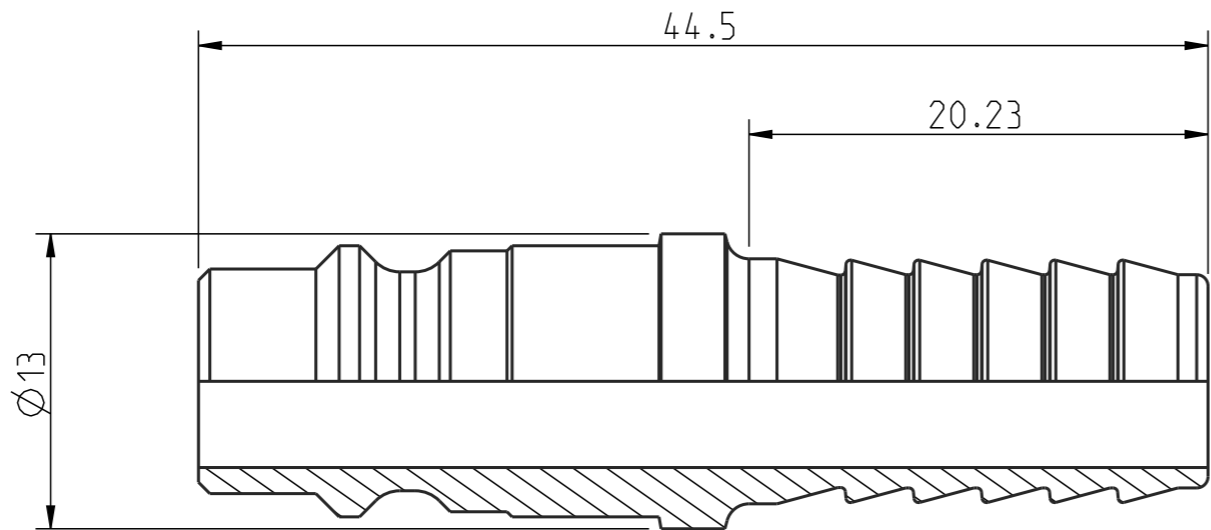

A3

1:1

Product no: 10\_320\_5009

DN: 7,6 mm  
 Connection stroke: - mm  
 Max WP connected: 16 bar  
 Min BP connected: - bar  
 Temperature range: 100 °C - -20 °C  
 Connection: Hose 9mm  
 Sealing material:

1	1	Nipple	Steel, Hard., Zn 8 Silver					
Detalj Item	Antal Quant.	Benämning Description	Material Material					
Skala Scale	3:1	Ritad Drawn	CABLHE	Kontr. Checked	Godk. Appr.	Alt. no.	Dat. Date	140116
Assembly drawing			Ritning nr/Drawing No.			Utg./Issue		
			50_320_5009			AA		