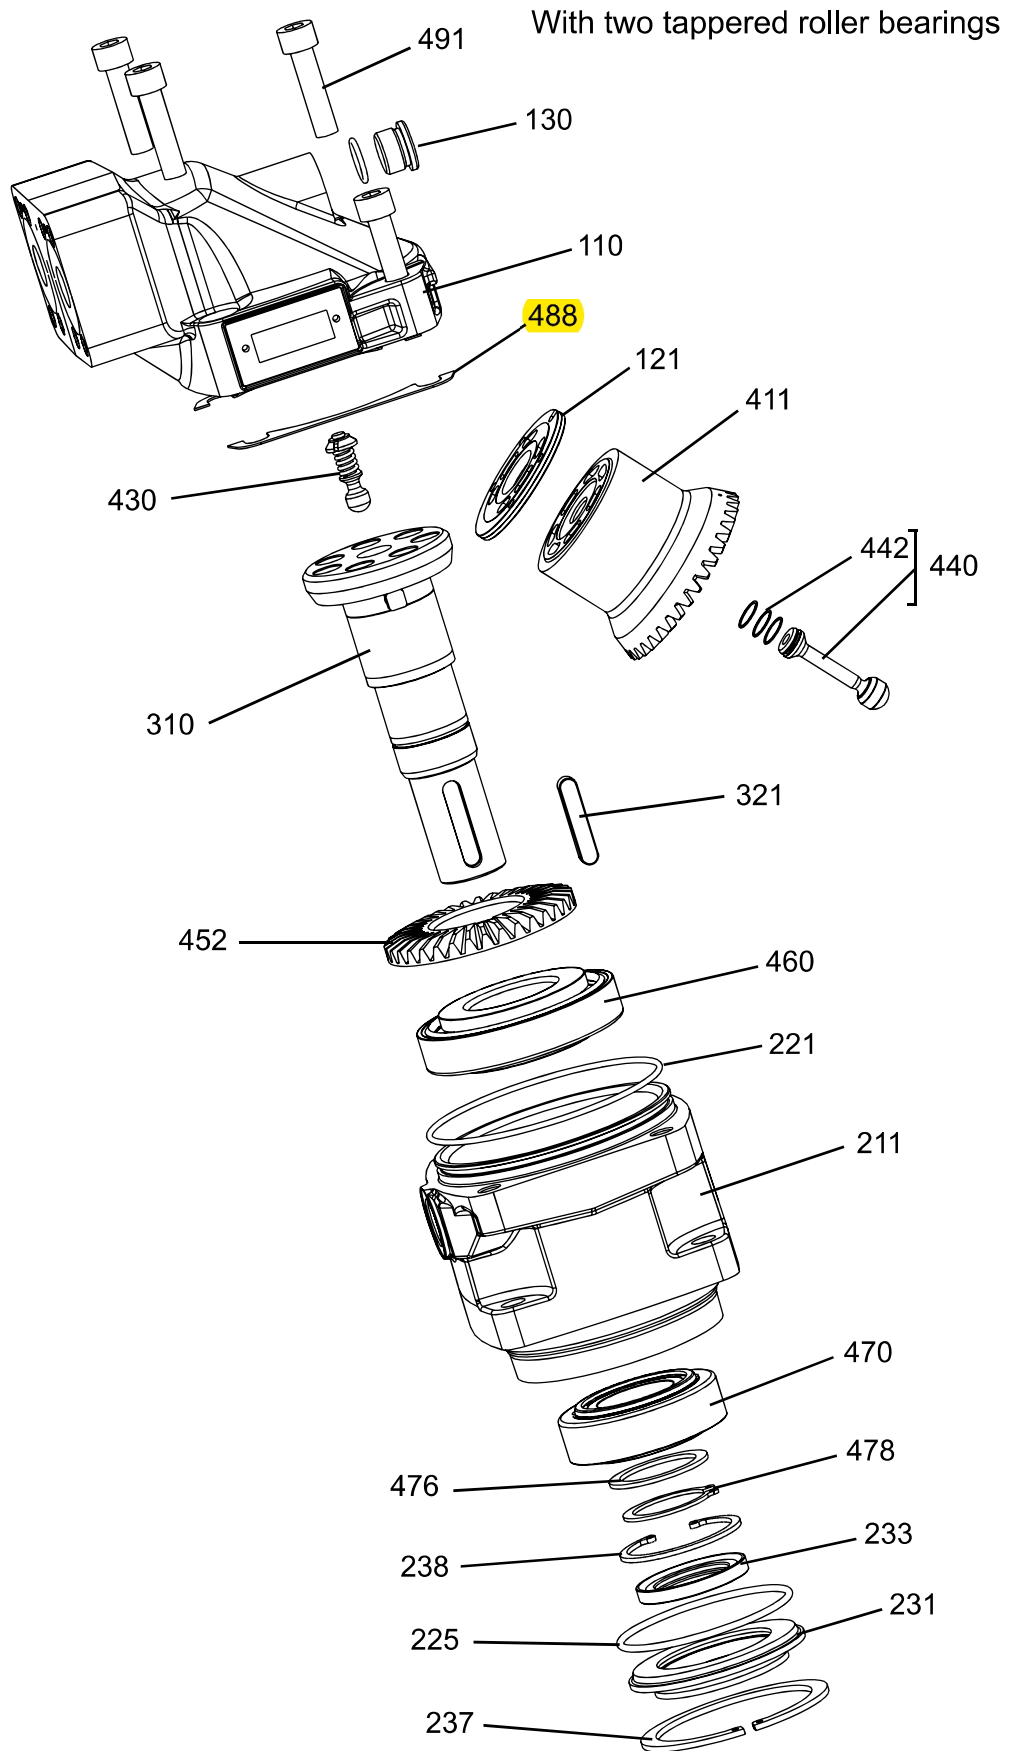

Split View
Series F12

F12-040 all types from serial no. 1998020001 and up.

Item	Part No	Title	Qty	Remarks
110	3798203	Barrel Housing Assy	1	Type F
110	3798204	Barrel Housing Assy	1	Type S
110	3781398	Barrel Housing Assy	1	Type U
121	3793456	Valve Plate type M	1	Standard Motor
121	3791572	Valve Plate type R	1	Pump CW
121	3791573	Valve Plate type L	1	Pump CCW
130	3707298	Hex Socket Plug Assy for S housing	1	
130	3793607	Hex Socket Plug Assy for F housing	1	
130	3707298	Hex Socket Plug Assy for U housing	1	
211	3799484	Bearing Housing	1	Type C
211	3780330	Bearing Housing	1	Type C "Speed sensor"
211	3799485	Bearing Housing	1	Type I
211	3799967	Bearing Housing	1	Type I "Speed sensor"
211	3780130	Bearing Housing	1	Type S "Speed sensor"
211	3799483	Bearing Housing	1	Type S
211	3799622	Bearing Housing	1	Type T
211	3799127	Bearing Housing	1	Type T "Speed sensor"
221	948865	O-Ring	1	Only available in seal kit
225	948981	O-Ring	1	Only available in seal kit
229	976641	O-Ring	1	Only available in seal kit
231	3796201	Seal Carrier	1	
233		Shaft Seal	1	Only available in seal kit
237	914548	Retaining Ring	1	Only available in seal kit
238	914534	Retaining Ring	1	Only available in seal kit
310	3799455	Shaft type C	1	
310	3799457	Shaft type D	1	
310	3799451	Shaft type K	1	Require flat key
310	3799453	Shaft type S	1	
310	3799459	Shaft type T	1	Require flat key
321	909308	Flat Key for K shaft	1	
321	118226	Flat Key for T shaft	1	
411	3798159	Cylinder Barrel	1	
411	3782497	Cylinder Barrel	1	Pump version
430	3709839	Barrel Support Assy	1	
440	3791587	Piston Assy	7	
442		Piston Ring	21	Only available in kit
452	3791589	Ring Gear	1	
460	184687	Tap Rol Bearing	1	
470	118770	Tap Rol Bearing	1	
476		Spacer Washer	1	Only available in kit
478		Retaining Ring	1	Only available in spacer washer kit
488		Shim	2	Only available in kit
491		Hex Socket Screw M10*45 10.9	4	Only available in spare parts kit