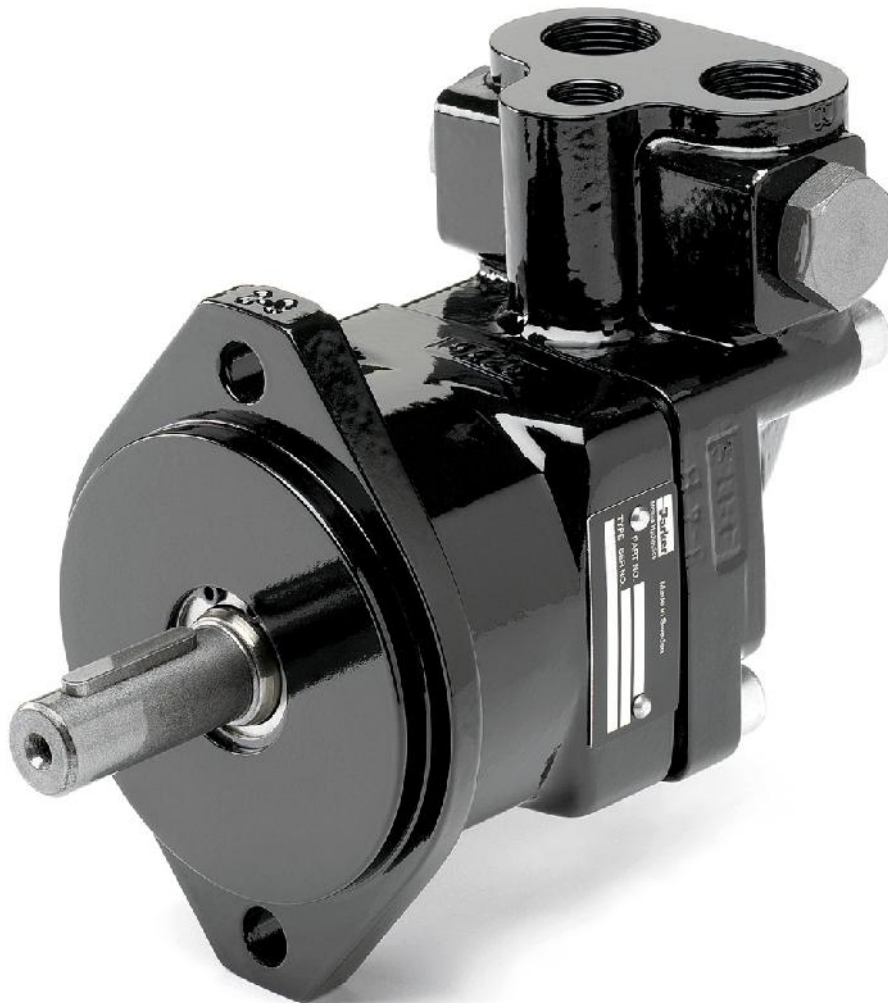

Bulletin HY30-5511-M1/UK/SE

Spare Parts Series F11

Effective: April, 2018
Supersedes: March, 2018

| Item | Part No | Title | Qty | Remarks |
|------|---------|-------------------------|-----|----------------------------------|
| 110 | 3703010 | Barrel Housing Assy | 1 | Type B |
| 110 | 3704105 | Barrel Housing Assy | 1 | Type U |
| 121 | 3701895 | Valve Plate type M | 1 | Standard Motor |
| 121 | 3703591 | Valve Plate type R | 1 | Pump CW |
| 121 | 3703590 | Valve Plate type L | 1 | Pump CCW |
| 130 | 3707297 | Hex Socket Plug Assy | 1 | For U |
| 130 | 3785226 | Hex Socket Plug Assy | 1 | For B |
| 211 | 3700905 | Bearing Housing | 1 | Type C |
| 237 | | Retaining Ring | 1 | Only available in seal kit |
| 310 | 3796083 | Shaft Assy type D | 1 | Replaces 3703526 |
| 310 | 3796080 | Shaft Assy type K | 1 | Require flat key, replaces 72951 |
| 321 | 3796439 | Flat Key for K shaft | 1 | Replaces 909871 |
| 411 | 3702958 | Cylinder Barrel | 1 | |
| 431 | 3700973 | Barrel Retaining Ring | 1 | |
| 440 | 3708657 | Piston Assy | 5 | |
| 442 | | Piston Ring | 15 | Only available in kit |
| 452 | 3795832 | Ring Gear | 1 | Replaces 3700598 |
| 460 | 3798537 | Tap Rol Bearing | 1 | Replaces 118024 |
| 464 | 3700954 | Spacer Ring | 1 | |
| 470 | 118201 | Tap Rol Bearing | 1 | 30206 |
| 474 | 907024 | Lock Washer | 1 | |
| 475 | 3720563 | Round Nut | 1 | Replaces 906634 |
| 486 | 3783044 | Guide Spacer | 1 | Replaces 3797259 |
| 488 | | Shim | 1 | Only available in kit |
| 491 | | Hex Socket Screw M10*40 | 2 | Only available in spare part kit |
| 492 | | Hex Socket Screw M10*80 | 2 | Only available in spare part kit |