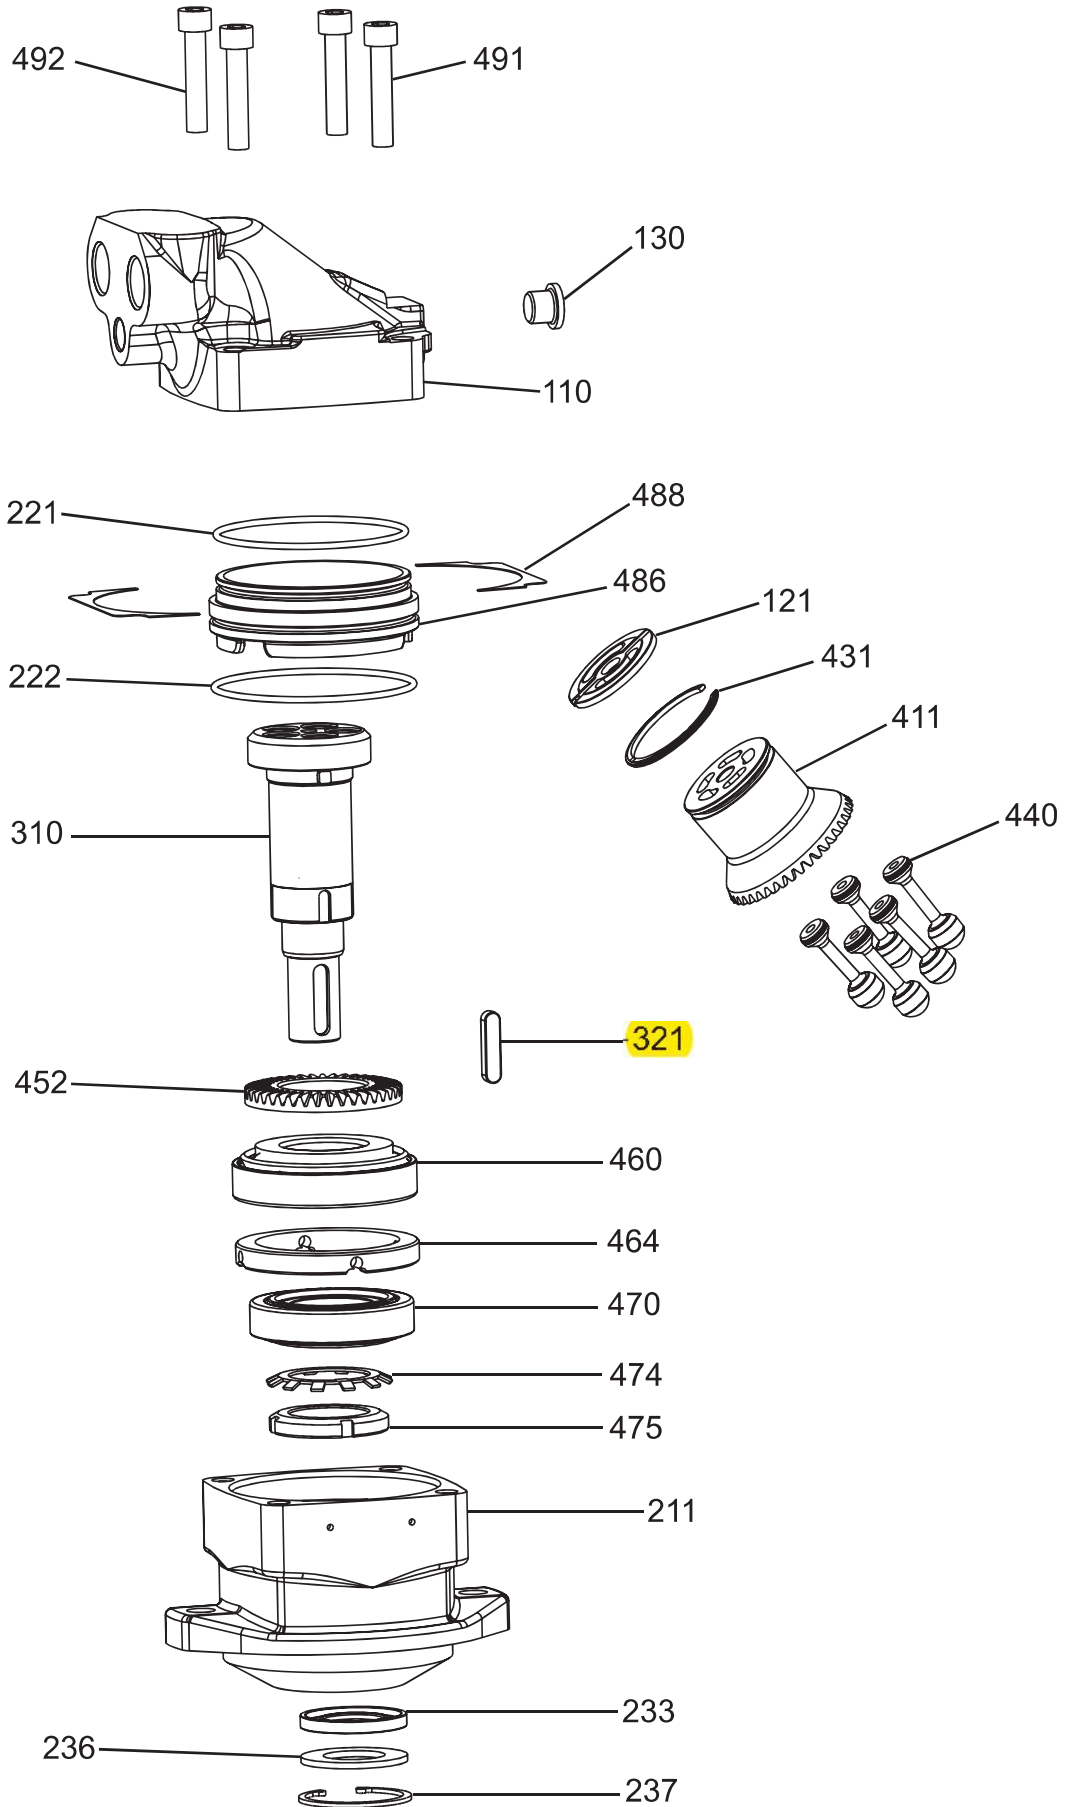

Bulletin HY30-5511-M1/UK/SE

Spare Parts Series F11

Effective: April, 2018
Supersedes: March, 2018

| Item | Part No | Title | Qty | Remarks |
|------|---------|-------------------------|-----|----------------------------------|
| 110 | 3703010 | Barrel Housing Assy | 1 | Type B |
| 110 | 3704105 | Barrel Housing Assy | 1 | Type U |
| 121 | 3701895 | Valve Plate type M | 1 | Standard Motor |
| 121 | 3703591 | Valve Plate type R | 1 | Pump CW |
| 121 | 3703590 | Valve Plate type L | 1 | Pump CCW |
| 130 | 3707297 | Hex Socket Plug Assy | 1 | For U |
| 130 | 3785226 | Hex Socket Plug Assy | 1 | For B |
| 211 | 3700905 | Bearing Housing | 1 | Type C |
| 237 | | Retaining Ring | 1 | Only available in seal kit |
| 310 | 3796083 | Shaft Assy type D | 1 | Replaces 3703526 |
| 310 | 3796080 | Shaft Assy type K | 1 | Require flat key, replaces 72951 |
| 321 | 3796439 | Flat Key for K shaft | 1 | Replaces 909871 |
| 411 | 3702958 | Cylinder Barrel | 1 | |
| 431 | 3700973 | Barrel Retaining Ring | 1 | |
| 440 | 3708657 | Piston Assy | 5 | |
| 442 | | Piston Ring | 15 | Only available in kit |
| 452 | 3795832 | Ring Gear | 1 | Replaces 3700598 |
| 460 | 3798537 | Tap Rol Bearing | 1 | Replaces 118024 |
| 464 | 3700954 | Spacer Ring | 1 | |
| 470 | 118201 | Tap Rol Bearing | 1 | 30206 |
| 474 | 907024 | Lock Washer | 1 | |
| 475 | 3720563 | Round Nut | 1 | Replaces 906634 |
| 486 | 3783044 | Guide Spacer | 1 | Replaces 3797259 |
| 488 | | Shim | 1 | Only available in kit |
| 491 | | Hex Socket Screw M10*40 | 2 | Only available in spare part kit |
| 492 | | Hex Socket Screw M10*80 | 2 | Only available in spare part kit |