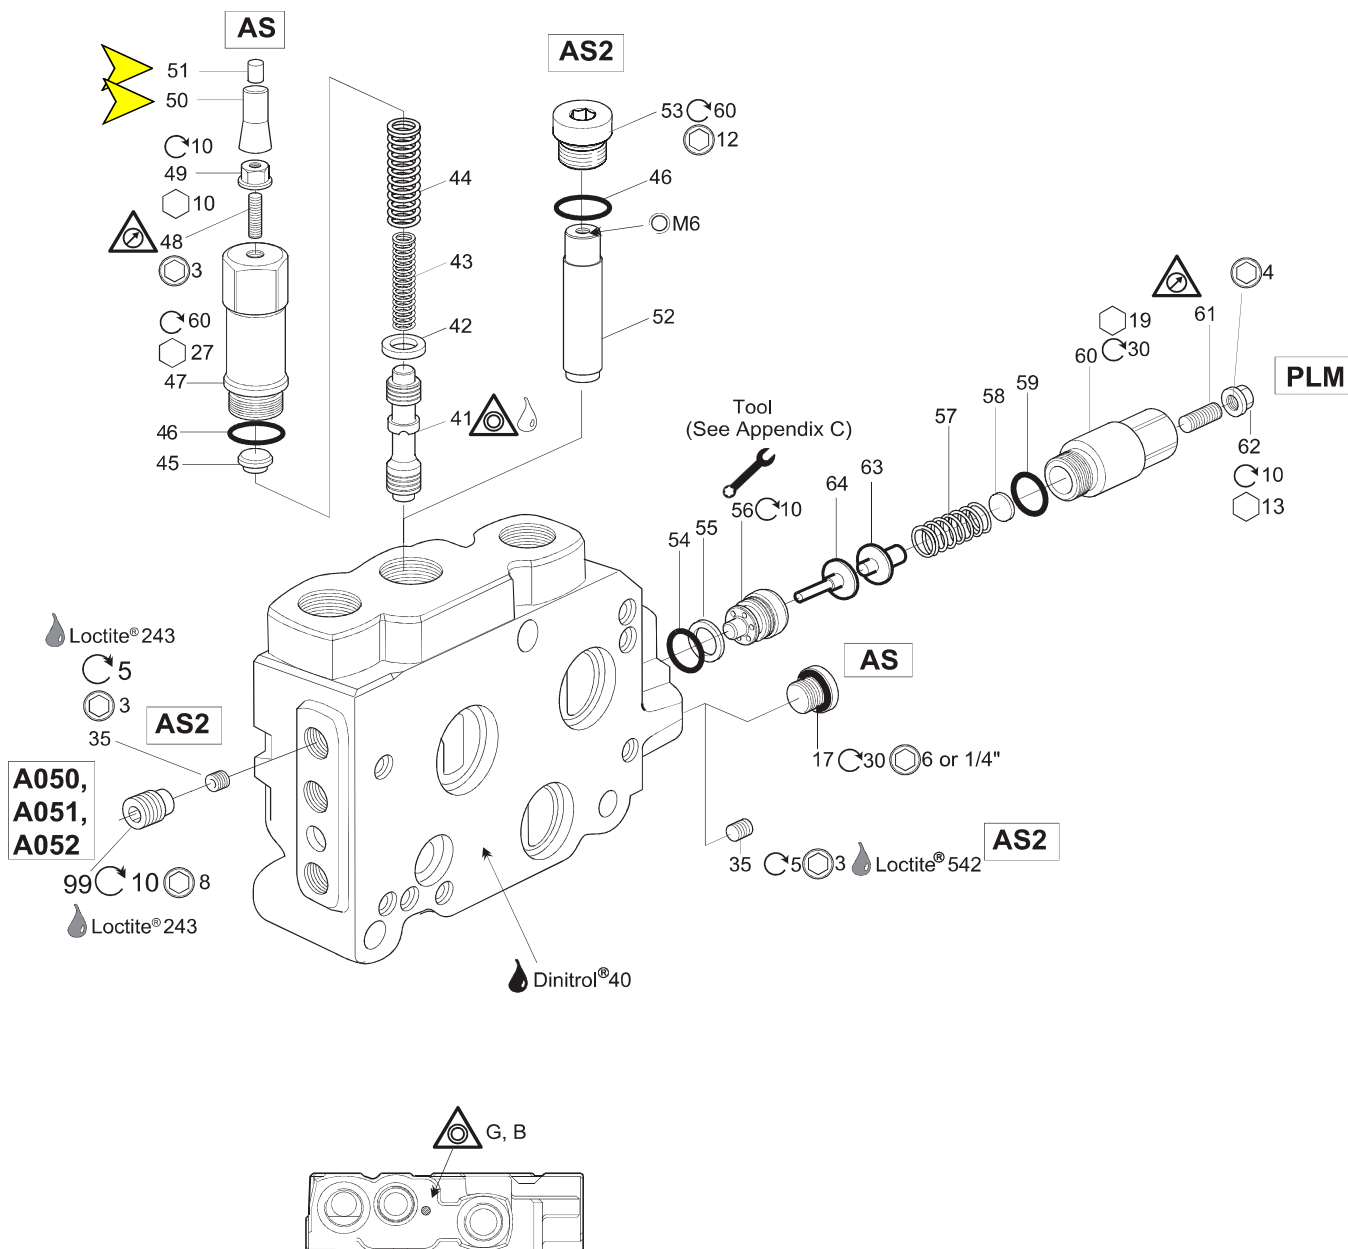

Inlet section

AS, AS2, PLM, A050, A051, A052

Please use Spare Parts List K170LS/K220LS,
when looking for L90LS Combine Inlet parts.

Inlet section

See Customer Specification				
Code	Pos	Part	Description	Remarks / Items
AS	15	393000K867	Difference pressure limiter, size 'B'	41, 42, 43, 44, 45, 46, 47, 48, 49
AS	15	6760756	Difference pressure limiter, size 'G'	41, 42, 43, 44, 45, 46, 47, 48, 49
AS	15	393000K852	Sealing set	50, 51
AS + G	15 + 04	-	Plug VST11/4EDCF	17
AS + U	15 + 04	-	Plug 6HP5ON-S	17
AS2	15	393000K868	Cavity plug	52, 53, 46
		6760100	Plug M6x6	35 (5 pcs in kit)
PLM	16	9120092278	System pressure limiter	54, 55, 56, 57, 58, 59, 60, 61, 62, 63, 64
	-	9120092271	Seal kit	54, 55, 59, 62
A050 + G	29 + 04	6760561	Restrictor Ø0.4 mm check valve A050	99
A051 + G	29 + 04	6760571	Restrictor Ø0.6 mm check valve A051	99
A052 + G	29 + 04	6760562	Restrictor Ø0.8 mm check valve A052	99