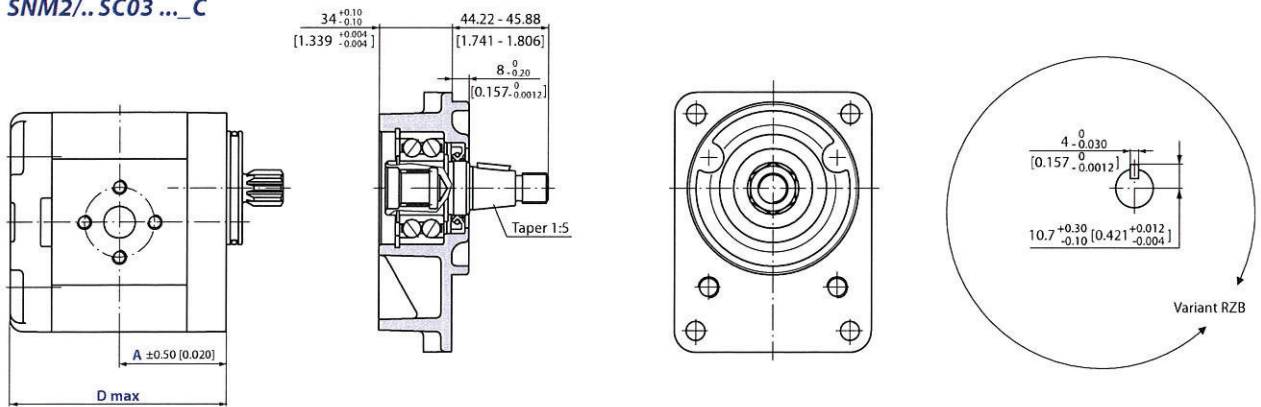

**OUTRIGGER BEARING  
 ASSEMBLY • SNM2  
 (continued)**

**Dimensions (continued)**

mm  
 [in]

**SNM2/.. CO92 RZB \_  
 SNM2/.. SC03 ... \_ C**

**Outrigger bearing CO92 RZB \_**

**SNM2/.. CO96 LEA \_  
 SNM2/.. SC03 ... \_**

**Outrigger bearing CO96 LEA \_**

P005 277E

**Dimensions**

Type (displacement)	6	8	11	14	17	19	22	25	
Dimension	A	45 [1.772]	45 [1.772]	49 [1.929]	52 [2.047]	52 [2.047]	56 [2.205]	59 [2.323]	59 [2.323]
	B	38.6 [1.520]	40.6 [1.598]	45 [1.772]	45 [1.772]	45 [1.772]	45 [1.772]	52.5 [2.067]	62 [2.441]
	C	45 [1.772]	47 [1.850]	49 [1.929]	52 [2.047]	54 [2.126]	56 [2.205]	59 [2.323]	61 [2.402]
	D	93.5 [3.681]	97.5 [3.839]	101.5 [3.996]	107.5 [4.232]	111.5 [4.390]	115.5 [4.574]	121.5 [4.783]	125.5 [4.941]
	E	85 [3.346]	89 [3.504]	93 [3.661]	99 [3.897]	103 [4.055]	107 [4.212]	113 [4.448]	117 [4.606]