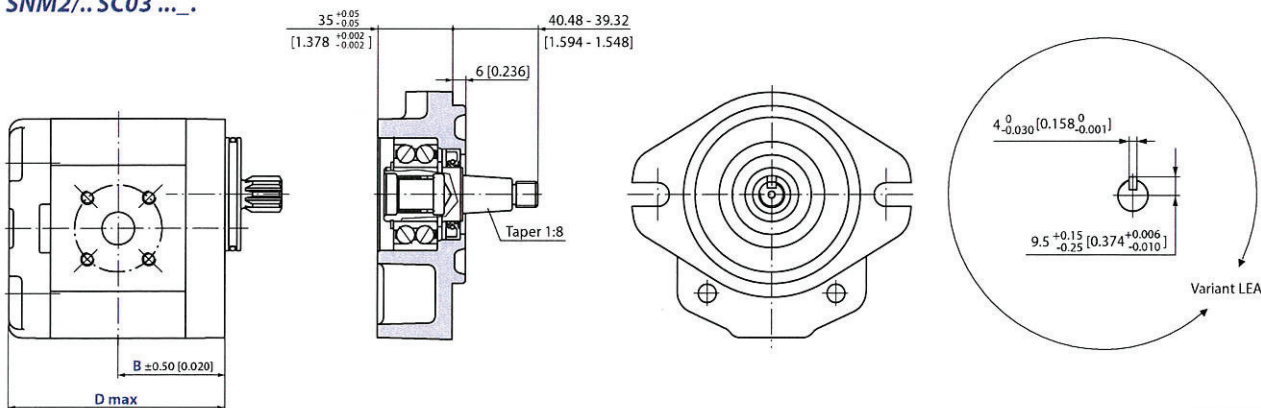

**OUTRIGGER BEARING  
 ASSEMBLY • SNM2  
 (continued)**

**Dimensions (continued)**

mm  
 [in]

**SNM2/.. CO92 RZB \_  
 SNM2/.. SC03 ... \_ C**

**Outrigger bearing CO92 RZB \_**

**SNM2/.. CO96 LEA \_  
 SNM2/.. SC03 ... \_**

**Outrigger bearing CO96 LEA \_**

P005 277E

**Dimensions**

Type (displacement)	6	8	11	14	17	19	22	25	
Dimension	A	45 [1.772]	45 [1.772]	49 [1.929]	52 [2.047]	52 [2.047]	56 [2.205]	59 [2.323]	59 [2.323]
	B	38.6 [1.520]	40.6 [1.598]	45 [1.772]	45 [1.772]	45 [1.772]	45 [1.772]	52.5 [2.067]	62 [2.441]
	C	45 [1.772]	47 [1.850]	49 [1.929]	52 [2.047]	54 [2.126]	56 [2.205]	59 [2.323]	61 [2.402]
	D	93.5 [3.681]	97.5 [3.839]	101.5 [3.996]	107.5 [4.232]	111.5 [4.390]	115.5 [4.574]	121.5 [4.783]	125.5 [4.941]
	E	85 [3.346]	89 [3.504]	93 [3.661]	99 [3.897]	103 [4.055]	107 [4.212]	113 [4.448]	117 [4.606]