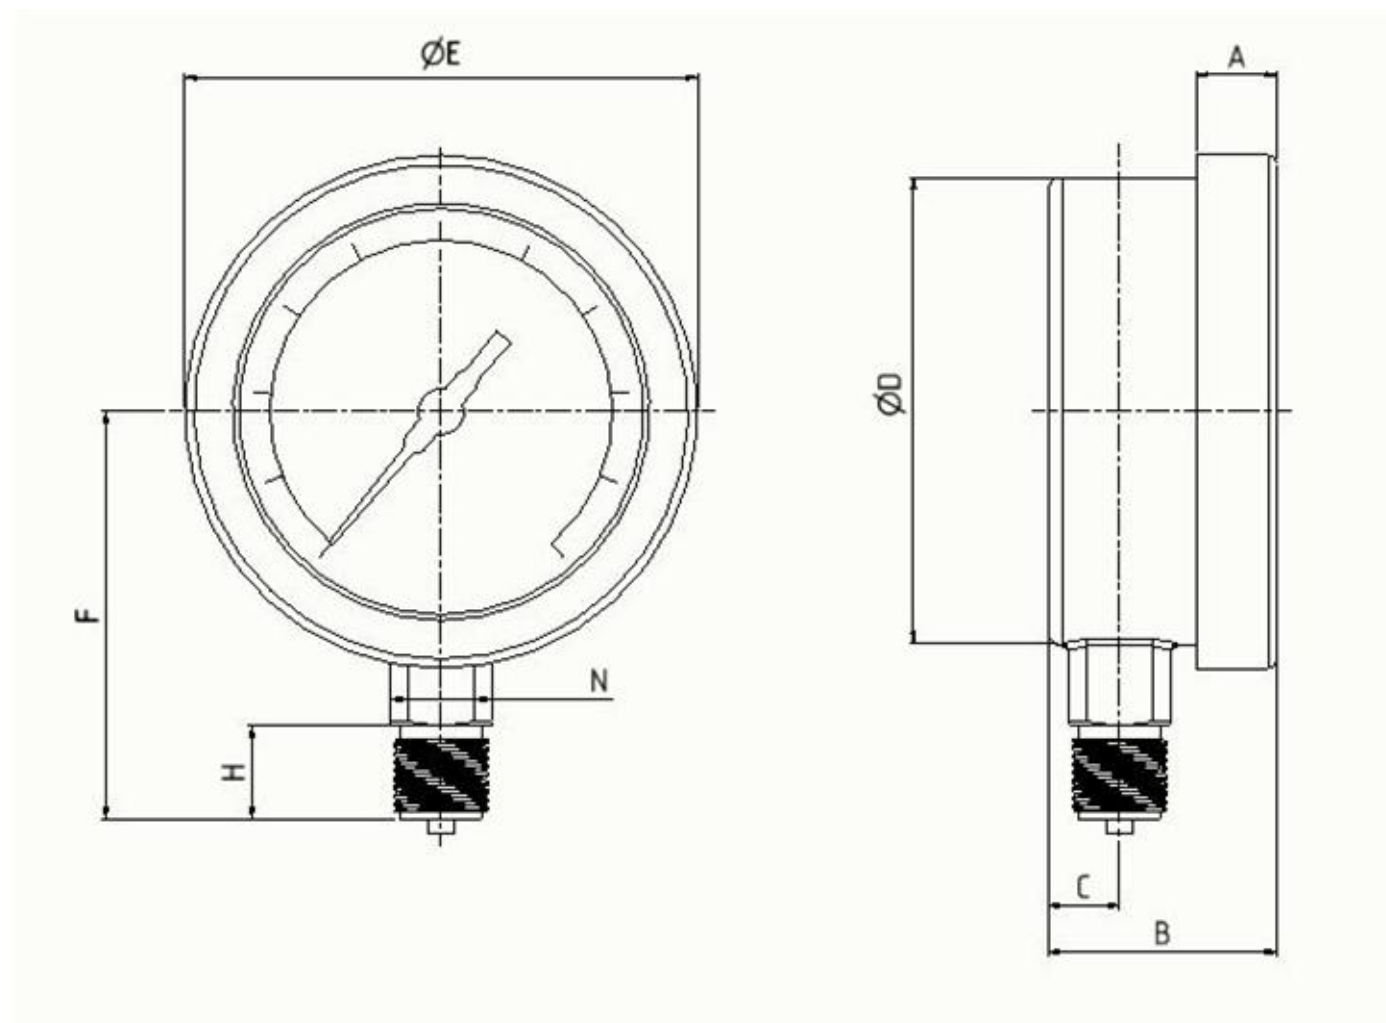

# CEJN Pressure Gauges - Bottom Connection

Dial Size	Part No.	Conn.	Scale max WP [bar] (psi)	Weight [kg]	A	B	C	D	E	F	H	N
Ø100	199403121	G 1/2"	1600 (23 200)	0,86	13	48,6	15	101	110,6	86	20	22

1 : 2

## Technical Data

Design:	EN 837-1.
Units:	bar and psi.
Max rec. WP:	75% of the full scale range.
Connection:	Male thread.
Logotype:	CEJN Blue.
Protection Class:	IP 67 as per EN 60529/IEC 529.
Liquid:	Filled with 98% glycerine.
Temperatur Range:	0°C - +65°C (32°F - +149°F).
Accuracy:	Ø 100 mm +/- 1% of full scale.
Material:	Stainless steel construction. Aluminium white dial. Black pointer of aluminum. Window of tempered glass.

This document must not be copied, either completely or in part, without permission. Any infringement will have legal consequences ©

	Scale	Drawn	Checked	Appr.	ECO	Date
		CABANLA	EP	JW	11857	2018-09-10
Assembly Drawing 509403121					Drawing No.	Issue
						Sheet
						AA 1/(1)