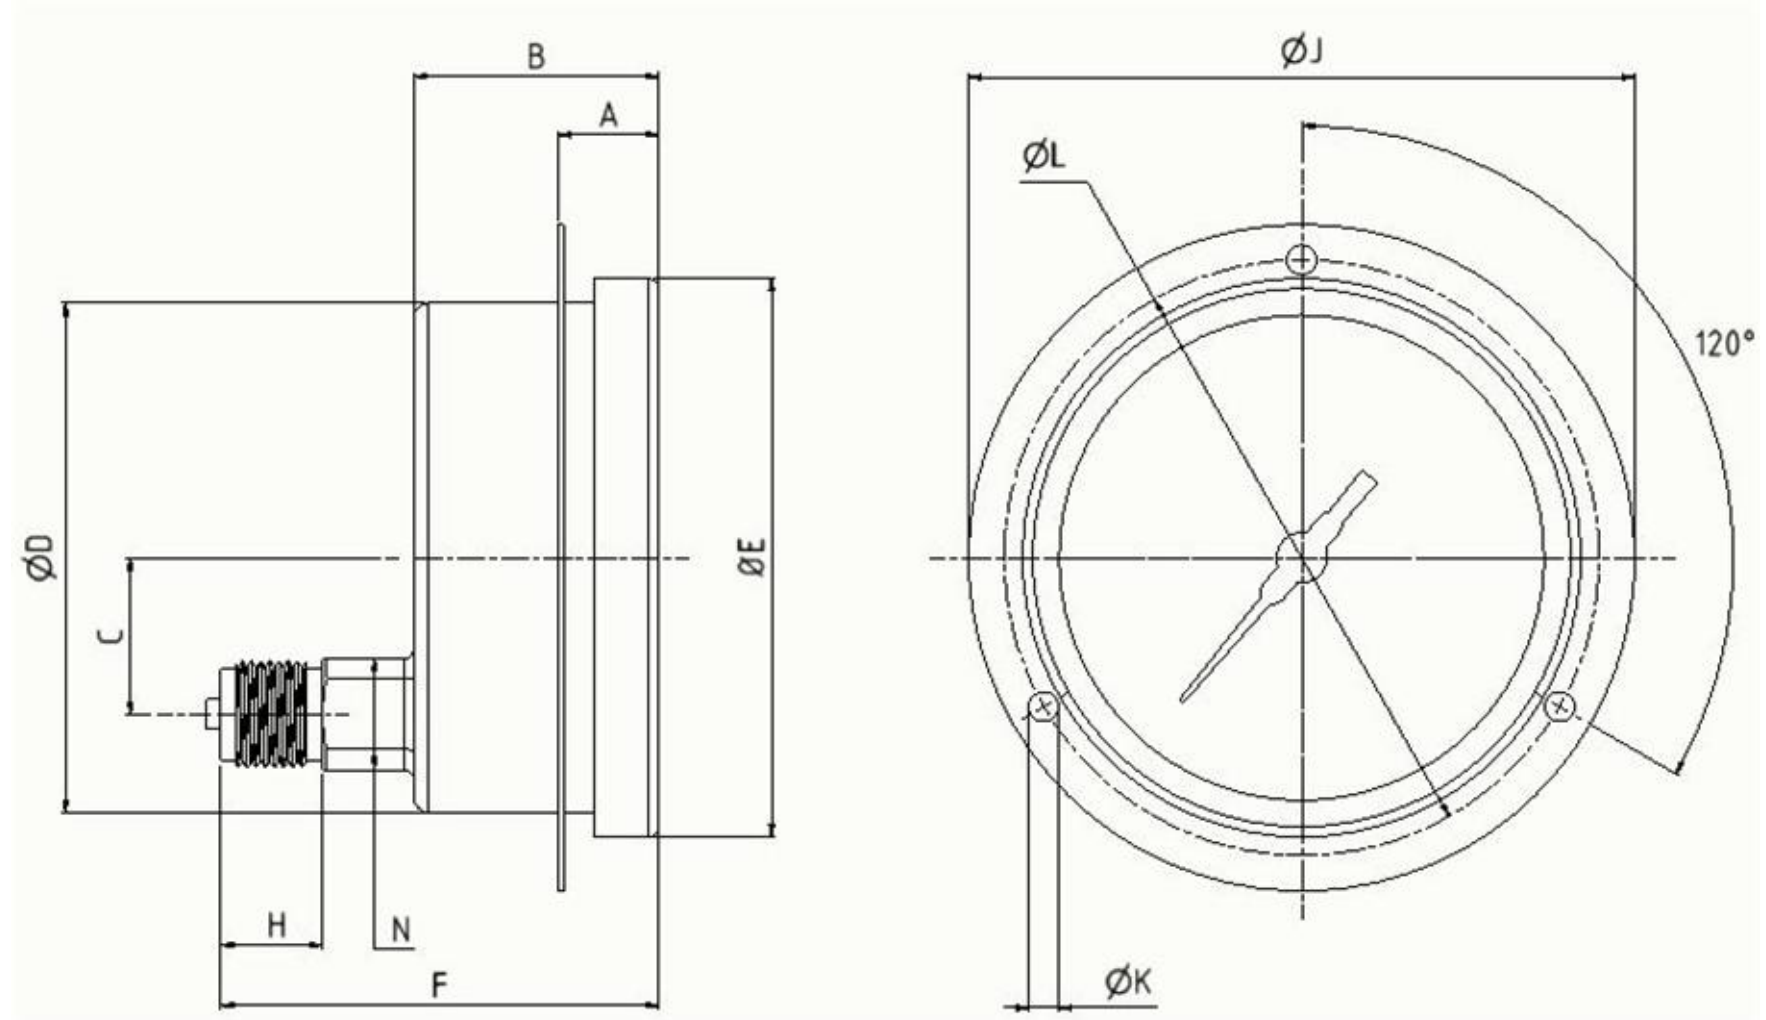

CEJN Pressure Gauges - Panel Mounting

Dial Size	Part No.	Conn.	Weight [kg]	A	B	C	D	E	F	H	J	K	L	N
Ø100	199403321	G 1/2"	0,86	20	48,6	31	101	110,6	81,5	20	132	6	118	22

Technical Data

Design:	EN 837-1.
Units:	bar and psi.
Scale max WP:	1600 bar (23000 psi).
Max rec. WP:	75% of the full scale range.
Connection:	Male thread.
Logotype:	CEJN Blue.
Protection Class:	IP 67 as per EN 60529/IEC 529.
Liquid:	Filled with 98% glycerine.
Temperatur Range:	0°C - +65°C (32°F - +149°F).
Accuracy:	Ø 100 mm +/- 1% of full scale.
Material:	Stainless steel construction. Aluminium white dial. Black pointer of aluminum. Window of tempered glass.
Miscellaneous:	Dimensions F and B have a tolerance of +/-1 mm due to the rubber gasket around the face of the gauge.

	Scale	Drawn CABAJE	Checked CABJW	Appr. CABRE	ECO 000765	Date 2020-11-18
	Drawing No. Assembly Drawing 509403321					Issue AB

This document must not be copied, either completely or in part, without permission. Any infringement will have legal consequences ©