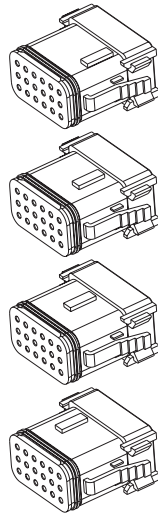

Connector kits

IQAN-MC3, -MC31, C1-C4
Part / Ordering No: **5035016**

Part	pcs.	Deutsch No.
Housing	1	DT16-18SA
Housing	1	DT16-18SB
Housing	1	DT16-18SC
Housing	1	DT16-18SD
Contact	72	1062-16-0122
Seal plug	24	114017

IQAN-LC6-X05, C1-C2
Part / Ordering No: **20077764**

Part	pcs.	Molex No.
Housing	1	43020-0801
Housing	1	43020-0601
Contact	14	43031-0008

IQAN-XC21, C1-C4
Part / Ordering No: **20077776**

Part	pcs.	Molex No.
Housing	1	43025-1000
Housing	1	43025-0800
Housing	1	43025-0600
Housing	1	43025-1200
Contact	36	43030-0008

IQAN-LC5-X05-MP handle, 6 position
Part / Ordering No: **5035017**

Part	pcs.	Deutsch No.
Housing	1	DTM04-6P
Wedge	1	WM6P
Contact	6	1060-20-0222
Seal plug	6	0413-204-2005

IQAN-SV, power (gold contacts)
Part / Ordering No: **20085109**

Part	pcs.	Deutsch No.
Housing	1	DTM06-2S
Wedge	1	WM2S
Contact	2	1062-20-0144

IQAN-LC5-X05-MP handle, 12 position
Part / Ordering No: **5035018**

Part	pcs.	Deutsch No.
Housing	1	DTM04-12PA
Wedge	1	WM12P
Contact	12	1060-20-0222
Seal plug	12	0413-204-2005