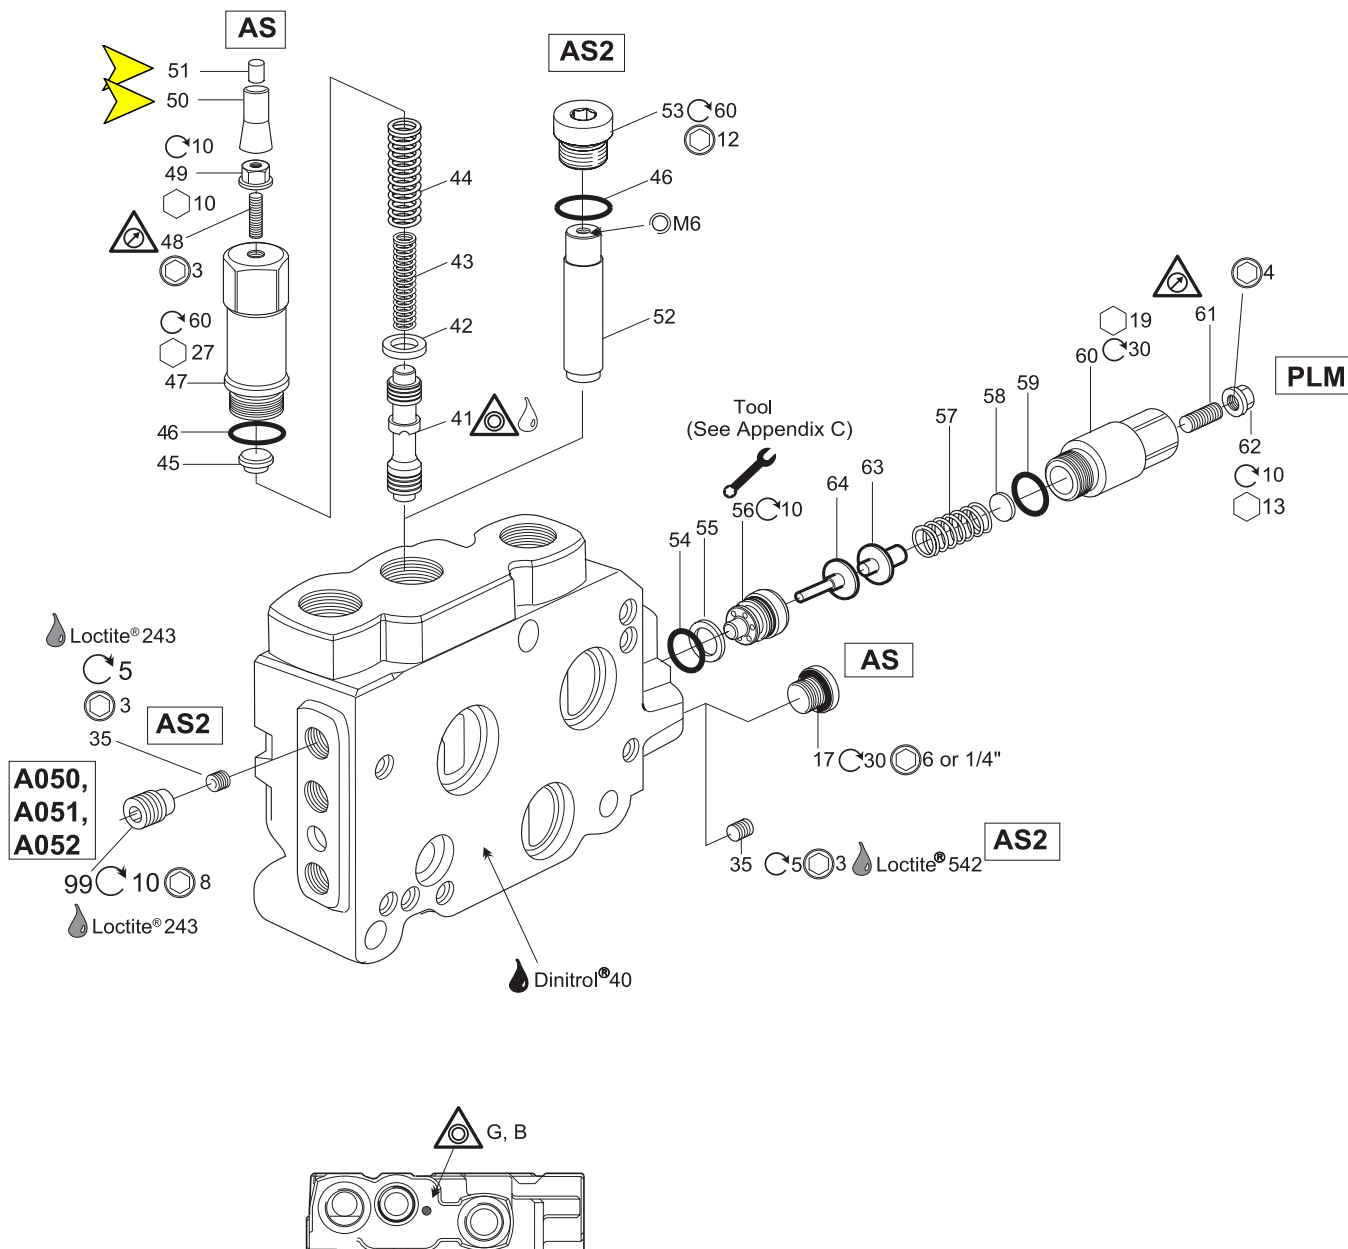

Inlet section

AS, AS2, PLM, A050, A051, A052

Please use Spare Parts List K170LS/K220LS,
when looking for L90LS Combine Inlet parts.

Inlet section

See Customer Specification				
Code	Pos	Part	Description	Remarks / Items
AS	15	393000K867	Difference pressure limiter, size 'B'	41, 42, 43, 44, 45, 46, 47, 48, 49
AS	15	6760756	Difference pressure limiter, size 'G'	41, 42, 43, 44, 45, 46, 47, 48, 49
AS	15	393000K852	Sealing set	50, 51
AS + G	15 + 04	-	Plug VST11/4EDCF	17
AS + U	15 + 04	-	Plug 6HP5ON-S	17
AS2	15	393000K868	Cavity plug	52, 53, 46
		6760100	Plug M6x6	35 (5 pcs in kit)
PLM	16	9120092278	System pressure limiter	54, 55, 56, 57, 58, 59, 60, 61, 62, 63, 64
	-	9120092271	Seal kit	54, 55, 59, 62
A050 + G	29 + 04	6760561	Restrictor Ø0.4 mm check valve A050	99
A051 + G	29 + 04	6760571	Restrictor Ø0.6 mm check valve A051	99
A052 + G	29 + 04	6760562	Restrictor Ø0.8 mm check valve A052	99