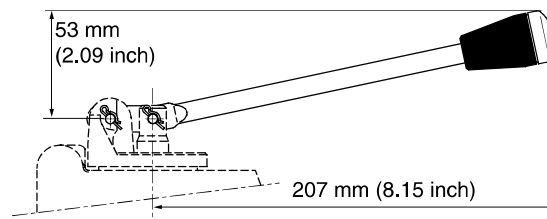

9122178011

Hand lever kit **M71**. Suitable for HV07 and L90LS.