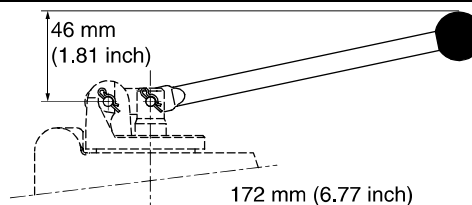

6763001

Manual override tool for PS25MO.

6763002

Manual override tool for PS25MO. 10 pcs

6760627 (replace 3763932)

POL. adapter G (BSPP threads). Suitable for L90LS.

6760628 (replace 3764197)

POL. adapter U (UNF threads). Suitable for L90LS.

Hand levers

All lever pins in anodized steel. Knobs in black plastic. Oval knobs have a plastic window for placing a symbol. Where G1 or G2 is stated means valves in **Generation 1** or **Generation 2**.

9122178008

Hand lever kit **M7**. Suitable for HV07 and L90LS.