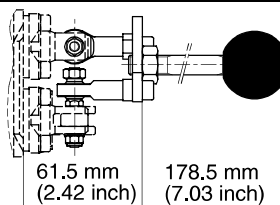

**9122178008**

Hand lever kit **M7**. Suitable for HV07 and L90LS.

**9122178011**

Hand lever kit **M71**. Suitable for HV07 and L90LS.

**9122178014**

Hand lever kit, joystick **M710**. Suitable for HV07 and L90LS.