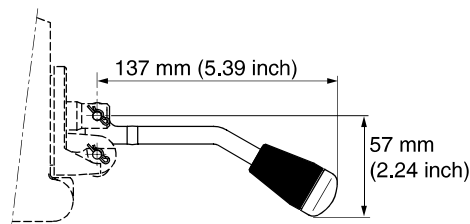

9122178015

Hand lever kit **M761**. Suitable for HV07 and L90LS.