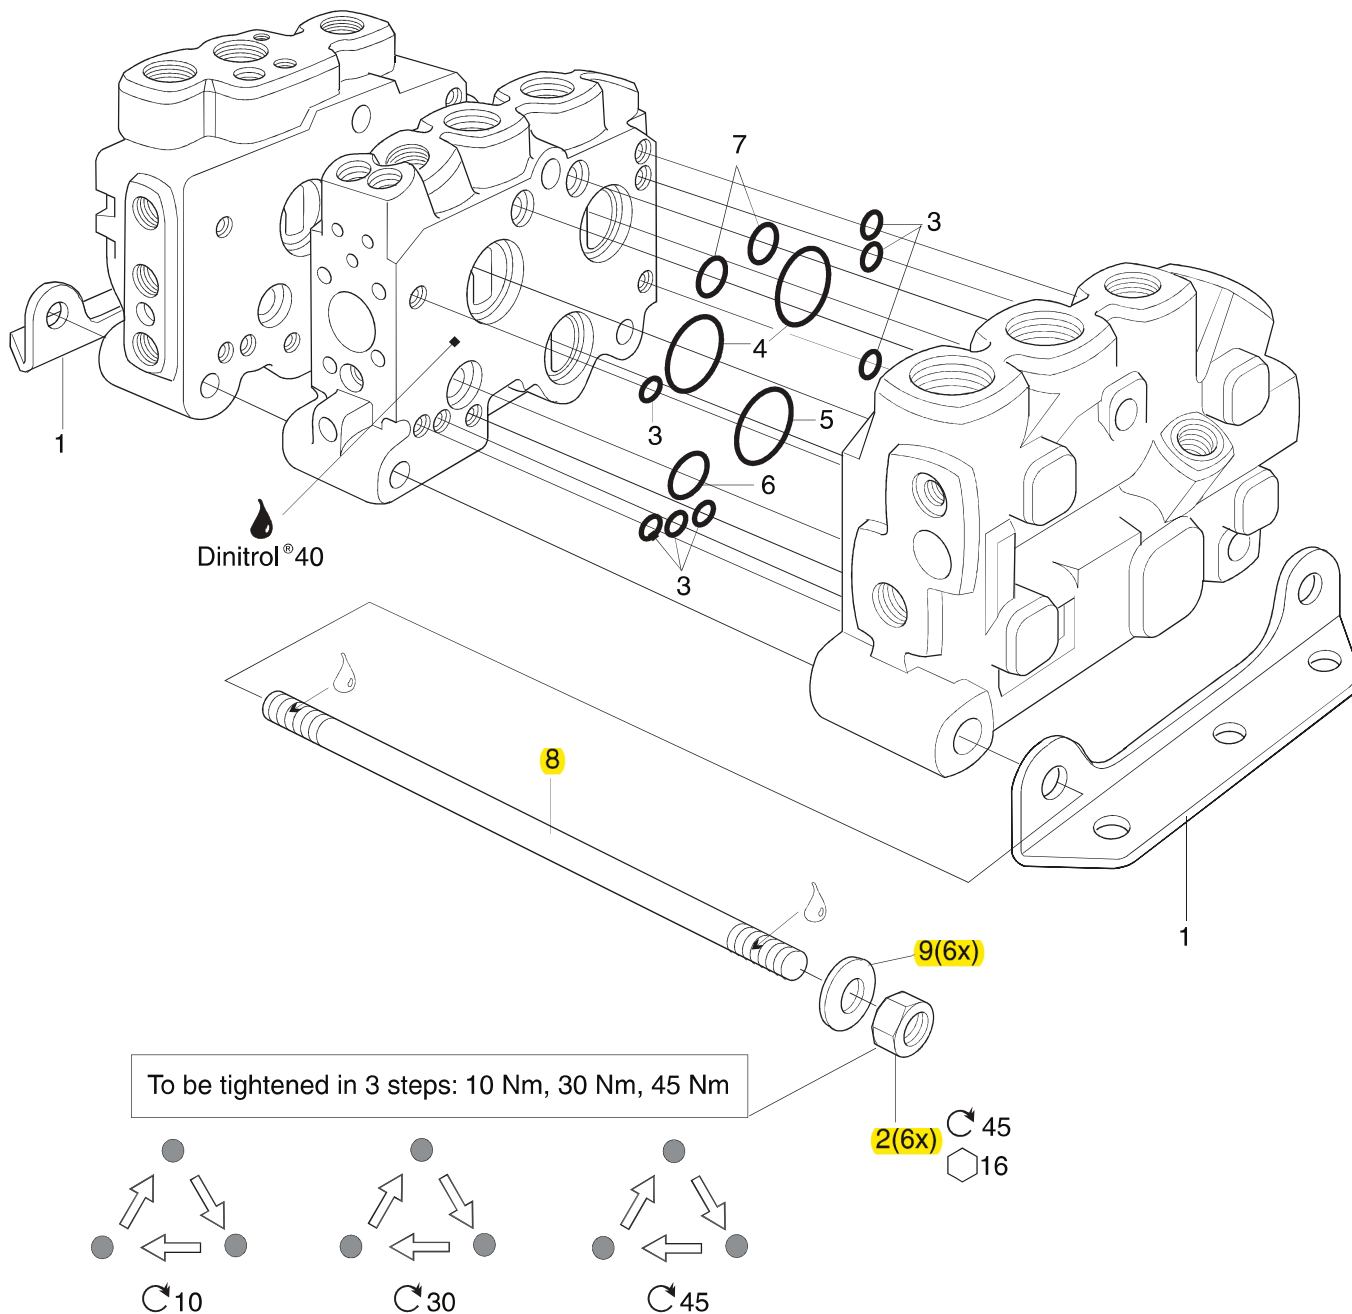

Tie rod kits, Bracket kits, Intersection seal kit, A033

See Customer Specification		1) Standard L90LS (CFC/LS + US)		
Code	Pos	Part	Description	Remarks / Items
Brackets		393000K824	Bracket kit	1(2x), 2(6x), 9(6x)
A033	08E	6760262	Reinforced Bracket kit A033	1, 2(3x), 9(3x)
		393000K926	Nuts kit	2(6x), 9(6x)
		6760303	Intersection seal kit	3(7x), 4(2x), 5, 6, 7(2x)
Tie rods	15 + 30	393000K001	Tie rod kit, 1 section valve, 170 mm	2(6x), 8(3x), 9(6x)
Tie rods	15 + 30	393000K002	Tie rod kit, 2 sections valve, 210 mm	2(6x), 8(3x), 9(6x)
Tie rods	15 + 30	393000K003	Tie rod kit, 3 sections valve, 250 mm	2(6x), 8(3x), 9(6x)
Tie rods	15 + 30	393000K004	Tie rod kit, 4 sections valve, 290 mm	2(6x), 8(3x), 9(6x)
Tie rods	15 + 30	393000K005	Tie rod kit, 5 sections valve, 331 mm	2(6x), 8(3x), 9(6x)
Tie rods	15 + 30	393000K006	Tie rod kit, 6 sections valve, 371 mm	2(6x), 8(3x), 9(6x)
Tie rods	15 + 30	393000K007	Tie rod kit, 7 sections valve, 411 mm	2(6x), 8(3x), 9(6x)
Tie rods	15 + 30	393000K008	Tie rod kit, 8 sections valve, 451 mm	2(6x), 8(3x), 9(6x)
Tie rods	15 + 30	393000K009	Tie rod kit, 9 sections valve, 492 mm	2(6x), 8(3x), 9(6x)
Tie rods	15 + 30	393000K010	Tie rod kit, 10 sections valve, 532 mm	2(6x), 8(3x), 9(6x)
Tie rods	15 + 30	393000K729	Tie rod kit, 11 sections valve, 573 mm	2(6x), 8(3x), 9(6x)
Tie rods	15 + 30	393000K730	Tie rod kit, 12 sections valve, 614 mm	2(6x), 8(3x), 9(6x)
2) Standard L90LS (CFC/LS + MU); also L90LS (IP + US)				
Tie rods	15 + 30	6760315	Tie rod kit, 1 section valve, 146 mm	2(6x), 8(3x), 9(6x)
Tie rods	15 + 30	6763228	Tie rod kit, 2 sections valve, 186 mm	2(6x), 8(3x), 9(6x)
Tie rods	15 + 30	6760380	Tie rod kit, 3 sections valve, 226 mm	2(6x), 8(3x), 9(6x)
Tie rods	15 + 30	6763229	Tie rod kit, 4 sections valve, 266 mm	2(6x), 8(3x), 9(6x)
Tie rods	15 + 30	6763230	Tie rod kit, 5 sections valve, 307 mm	2(6x), 8(3x), 9(6x)
Tie rods	15 + 30	6763341	Tie rod kit, 6 sections valve, 347 mm	2(6x), 8(3x), 9(6x)
Tie rods	15 + 30	6763342	Tie rod kit, 7 sections valve, 387 mm	2(6x), 8(3x), 9(6x)
Tie rods	15 + 30	6763343	Tie rod kit, 8 sections valve, 427 mm	2(6x), 8(3x), 9(6x)
Tie rods	15 + 30	6763344	Tie rod kit, 9 sections valve, 468 mm	2(6x), 8(3x), 9(6x)
Tie rods	15 + 30	6763345	Tie rod kit, 10 sections valve, 508 mm	2(6x), 8(3x), 9(6x)
Tie rods	15 + 30	6763346	Tie rod kit, 11 sections valve, 544 mm	2(6x), 8(3x), 9(6x)
Tie rods	15 + 30	393000K765	Tie rod kit, 12 sections valve, 585 mm	2(6x), 8(3x), 9(6x)
3) L90LS (IP + MU)				
Tie rods	15 + 30	6763347	Tie rod kit, 1 section valve, 120 mm	2(6x), 8(3x), 9(6x)
Tie rods	15 + 30	6760423	Tie rod kit, 2 sections valve, 160 mm	2(6x), 8(3x), 9(6x)
Tie rods	15 + 30	6760424	Tie rod kit, 3 sections valve, 200 mm	2(6x), 8(3x), 9(6x)
Tie rods	15 + 30	6760425	Tie rod kit, 4 sections valve, 240 mm	2(6x), 8(3x), 9(6x)
Tie rods	15 + 30	6760426	Tie rod kit, 5 sections valve, 280 mm	2(6x), 8(3x), 9(6x)
Tie rods	15 + 30	6760427	Tie rod kit, 6 sections valve, 320 mm	2(6x), 8(3x), 9(6x)
Tie rods	15 + 30	6760428	Tie rod kit, 7 sections valve, 360 mm	2(6x), 8(3x), 9(6x)
Tie rods	15 + 30	6763348	Tie rod kit, 8 sections valve, 400 mm	2(6x), 8(3x), 9(6x)
Tie rods	15 + 30	6763349	Tie rod kit, 9 sections valve, 440 mm	2(6x), 8(3x), 9(6x)
Tie rods	15 + 30	6763350	Tie rod kit, 10 sections valve, 480 mm	2(6x), 8(3x), 9(6x)
Tie rods	15 + 30	6763351	Tie rod kit, 11 sections valve, 520 mm	2(6x), 8(3x), 9(6x)
Tie rods	15 + 30	6763352	Tie rod kit, 12 sections valve, 560 mm	2(6x), 8(3x), 9(6x)
4) L90LS (Combine inlet + US)				(See page 44)