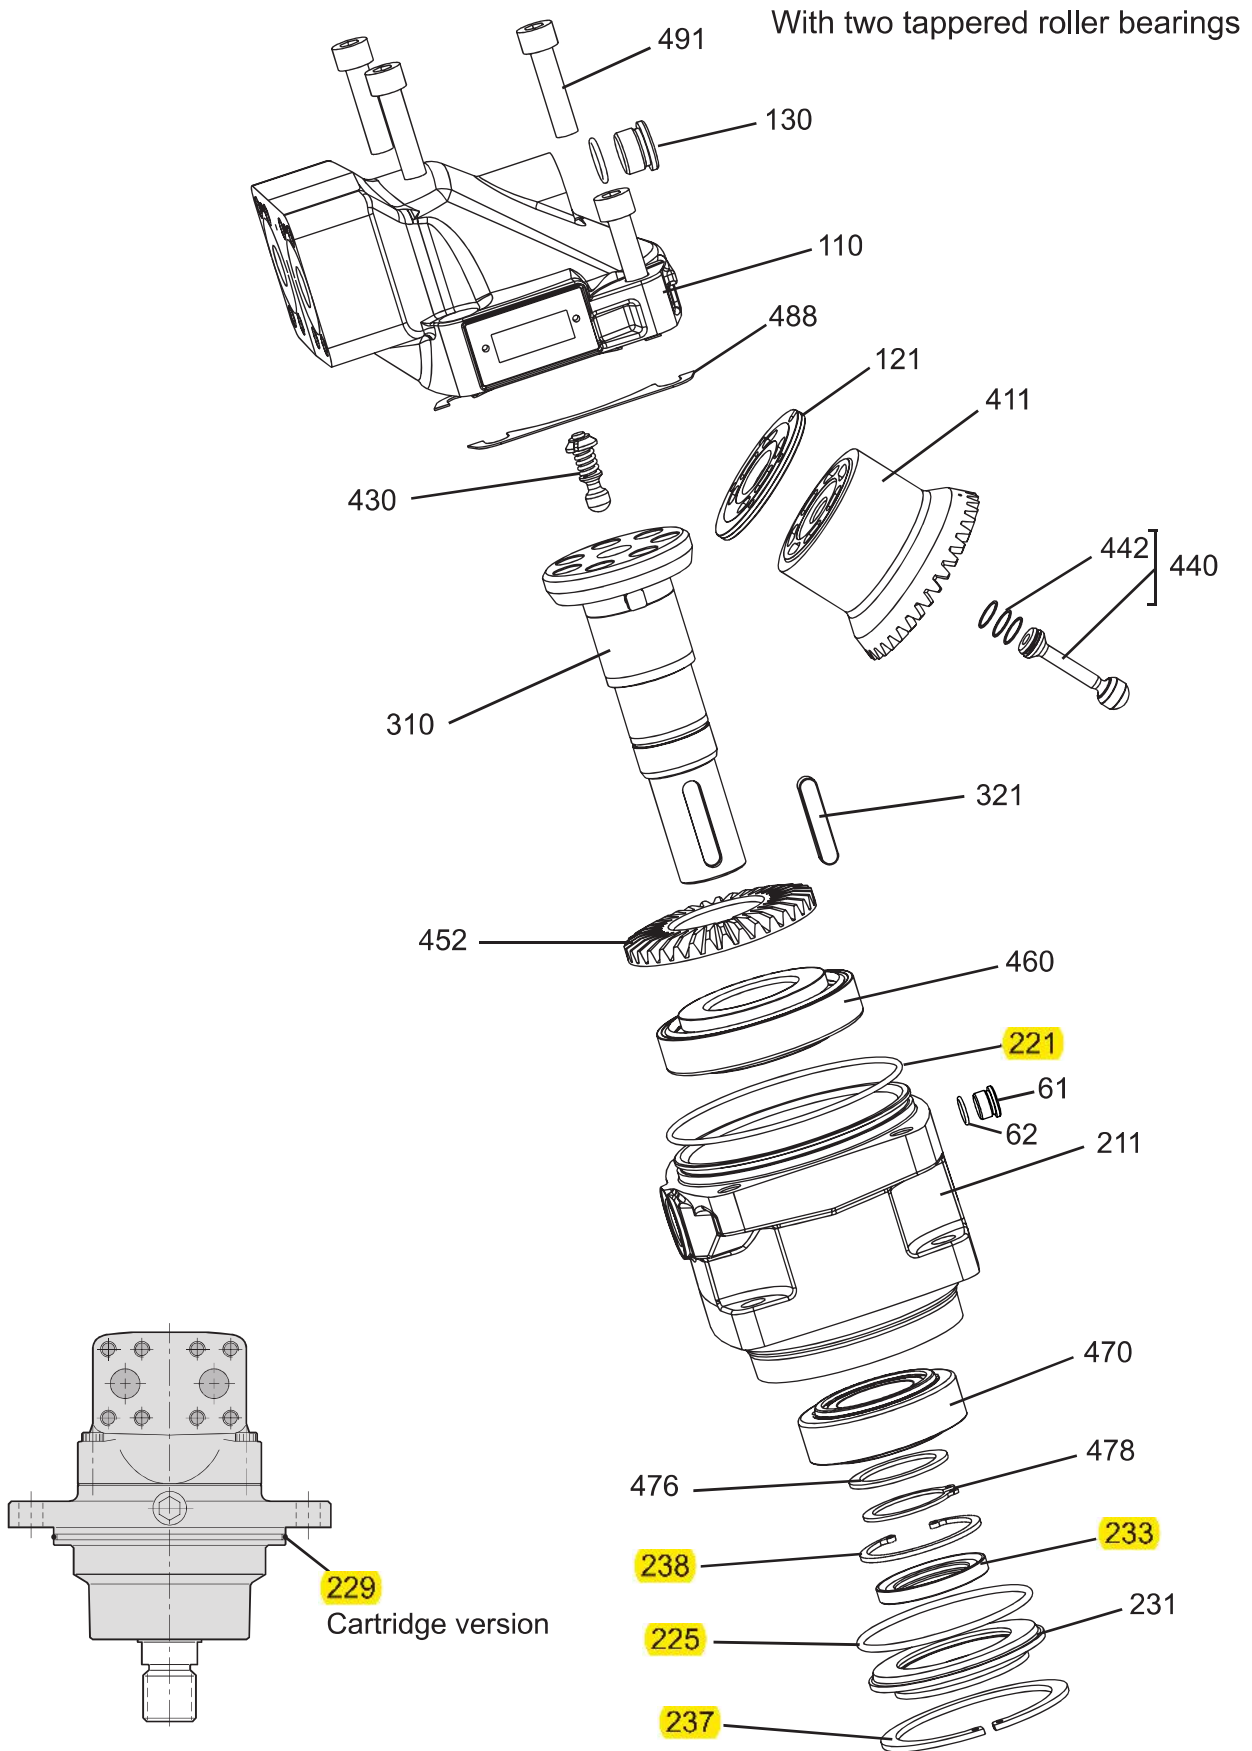

Bulletin HY30-5513-M1/UK/SE

Spare Parts Series F12

Effective: March, 2019
Supersedes: October, 2018

F12-030 all types from serial no. 1998020001 up to 201809300001.

Item	Part No	Title	Qty	Remarks
61	3785641	Hex Socket Plug M12*1	1	
62	3785682	Seal Washer 12,7*19	1	
110	3798186	Barrel Housing Assy	1	Type F
110	3798187	Barrel Housing Assy	1	Type S
110	3780145	Barrel Housing Assy	1	Type U
121	3791911	Valve Plate type M	1	Standard Motor
121	3784619	Valve Plate type S	1	High Speed Motor
121	3791912	Valve Plate type R	1	Pump CW
121	3792037	Valve Plate type L	1	Pump CCW
130	3707298	Hex Socket Plug Assy for S housing	1	
130	3793607	Hex Socket Plug Assy for F housing	1	
130	3707298	Hex Socket Plug Assy for U housing	1	
211	3788317	Bearing Housing Type I	1	Require item 61 and 62
211	3784481	Bearing Housing Type C	1	Require item 61 and 62
211	3788323	Bearing Housing Type S	1	Require item 61 and 62
211	3788320	Bearing Housing Type T	1	Require item 61 and 62
221		O-Ring	1	Only available in seal kit
225		O-Ring	1	Only available in seal kit
229		O-Ring	1	Only available in seal kit
231	3797194	Seal Carrier	1	
233		Shaft Seal	1	Only available in seal kit
237		Retaining Ring	1	Only available in seal kit
238		Retaining Ring	1	Only available in seal kit
310	3799648	Shaft type C	1	
310	3799638	Shaft type D	1	
310	3799632	Shaft type K	1	Require flat key
310	3799644	Shaft type P	1	Require flat key
310	3799634	Shaft type S	1	
310	3799640	Shaft type T	1	Require flat key
321	909306	Flat Key for K and P shaft	1	
321	118225	Flat Key for T shaft	1	
411	3798157	Cylinder Barrel	1	
411	3782447	Cylinder Barrel	1	Pump version
430	3709838	Barrel Support	1	
440	3720448	Piston Assy	7	Replace 3791925
442		Piston Ring	21	Only available in kit
452	3791927	Ring Gear	1	
460	3797156	Tap Rol Bearing	1	
470	3796929	Tap Rol Bearing	1	
476		Spacer Washer	1	Only available in kit
478		Retaining Ring	1	Only available in spacer washer kit
488		Shim	2	Only available in kit
491		Hex Socket Screw M10*40 10.9	4	Only available in spare part kit