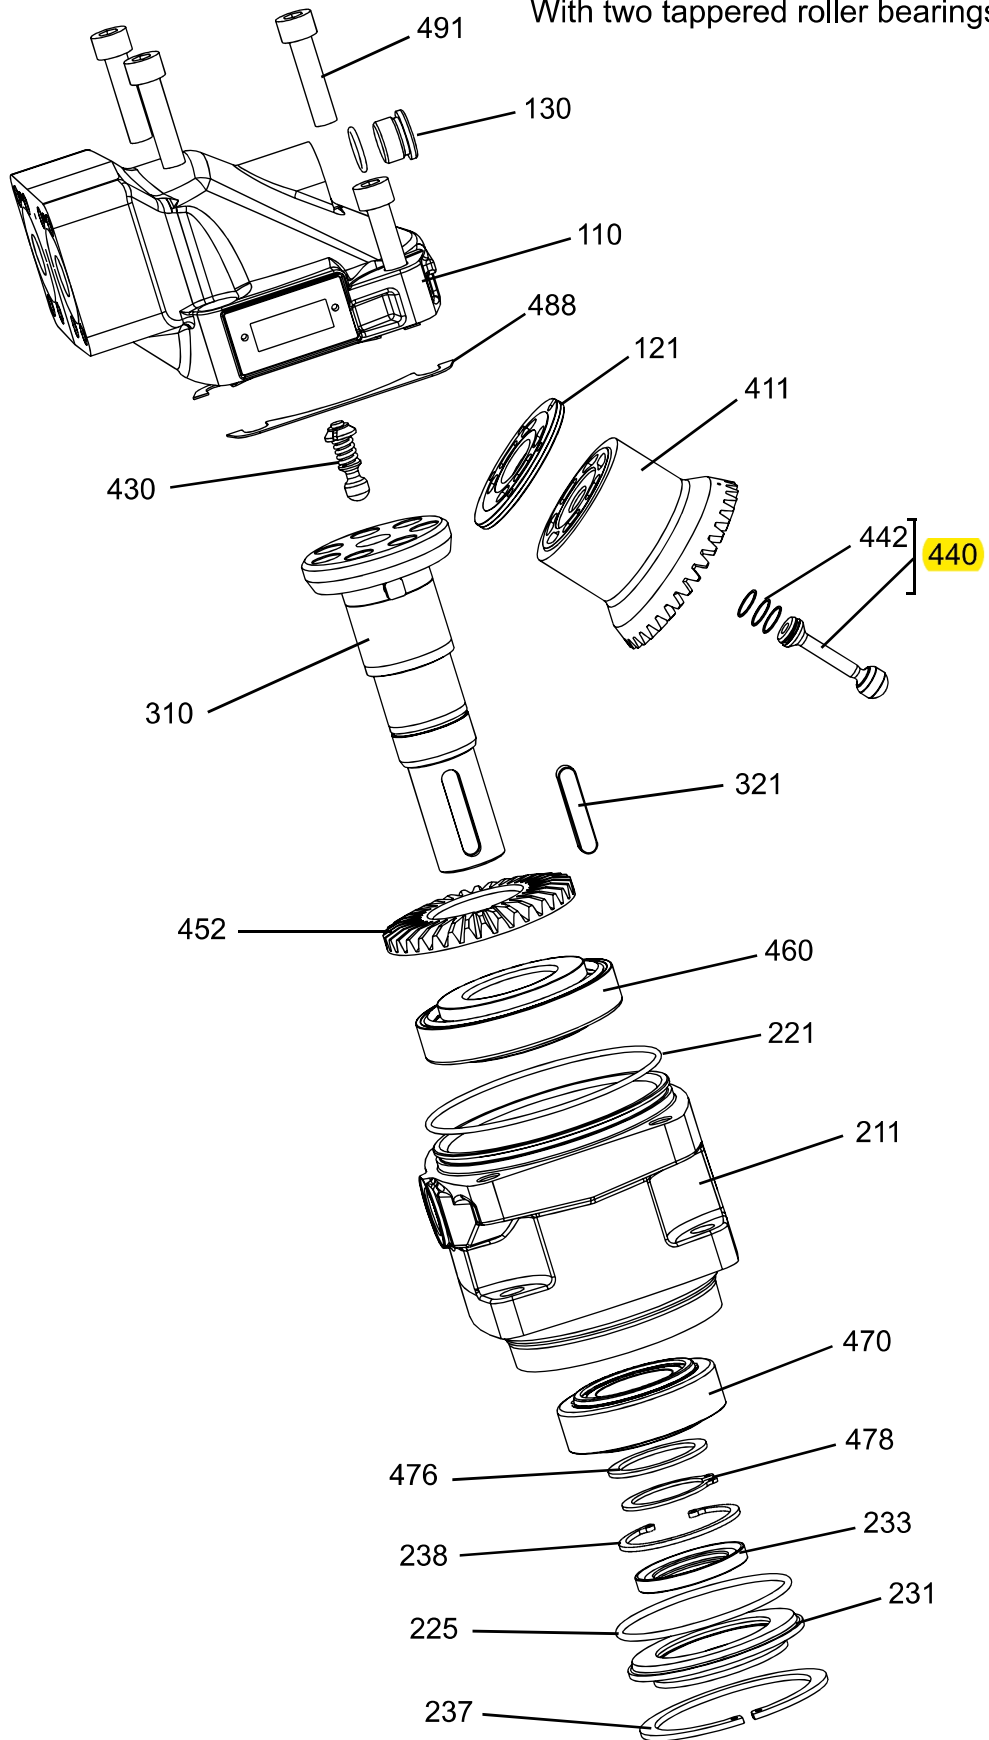

With two tapered roller bearings

SP129

F12-030 all types from serial no. 1998020001 and up.

Item	Part No	Title	Qty	Remarks
110	3798186	Barrel Housing Assy	1	Type F
110	3798187	Barrel Housing Assy	1	Type S
110	3780145	Barrel Housing Assy	1	Type U
121	3791911	Valve Plate type M	1	Standard Motor
121	3784619	Valve Plate type S	1	High Speed Motor
121	3791912	Valve Plate type R	1	Pump CW
121	3792037	Valve Plate type L	1	Pump CCW
130	3707298	Hex Socket Plug Assy for S housing	1	
130	3793607	Hex Socket Plug Assy for F housing	1	
130	3707298	Hex Socket Plug Assy for U housing	1	
211	3788316	Bearing Housing	1	Type I
211	3788317	Bearing Housing	1	Type I "Speed sensor"
211	3784481	Bearing Housing	1	Type C "Speed sensor"
211	3788323	Bearing Housing	1	Type S "Speed sensor"
211	3788322	Bearing Housing	1	Type S
211	3788319	Bearing Housing	1	Type T
211	3788320	Bearing Housing	1	Type T "Speed sensor"
221		O-Ring	1	Only available in seal kit
225		O-Ring	1	Only available in seal kit
229		O-Ring	1	Only available in seal kit
231	3797194	Seal Carrier	1	
233		Shaft Seal	1	Only available in seal kit
237		Retaining Ring	1	Only available in seal kit
238		Retaining Ring	1	Only available in seal kit
310	3799648	Shaft type C	1	
310	3799638	Shaft type D	1	
310	3799632	Shaft type K	1	Require flat key
310	3799644	Shaft type P	1	Require flat key
310	3799634	Shaft type S	1	
310	3799640	Shaft type T	1	Require flat key
321	909306	Flat Key for K and P shaft	1	
321	118225	Flat Key for T shaft	1	
411	3798157	Cylinder Barrel	1	
411	3782447	Cylinder Barrel	1	Pump version
430	3709838	Barrel Support	1	
440	3720448	Piston Assy	7	Replace 3791925
442		Piston Ring	21	Only available in kit
452	3791927	Ring Gear	1	
460	3797156	Tap Rol Bearing	1	
470	3796929	Tap Rol Bearing	1	
476		Spacer Washer	1	Only available in kit
478		Retaining Ring	1	Only available in spacer washer kit
488		Shim	2	Only available in kit
491		Hex Socket Screw M10*40 10.9	4	Only available in spare part kit