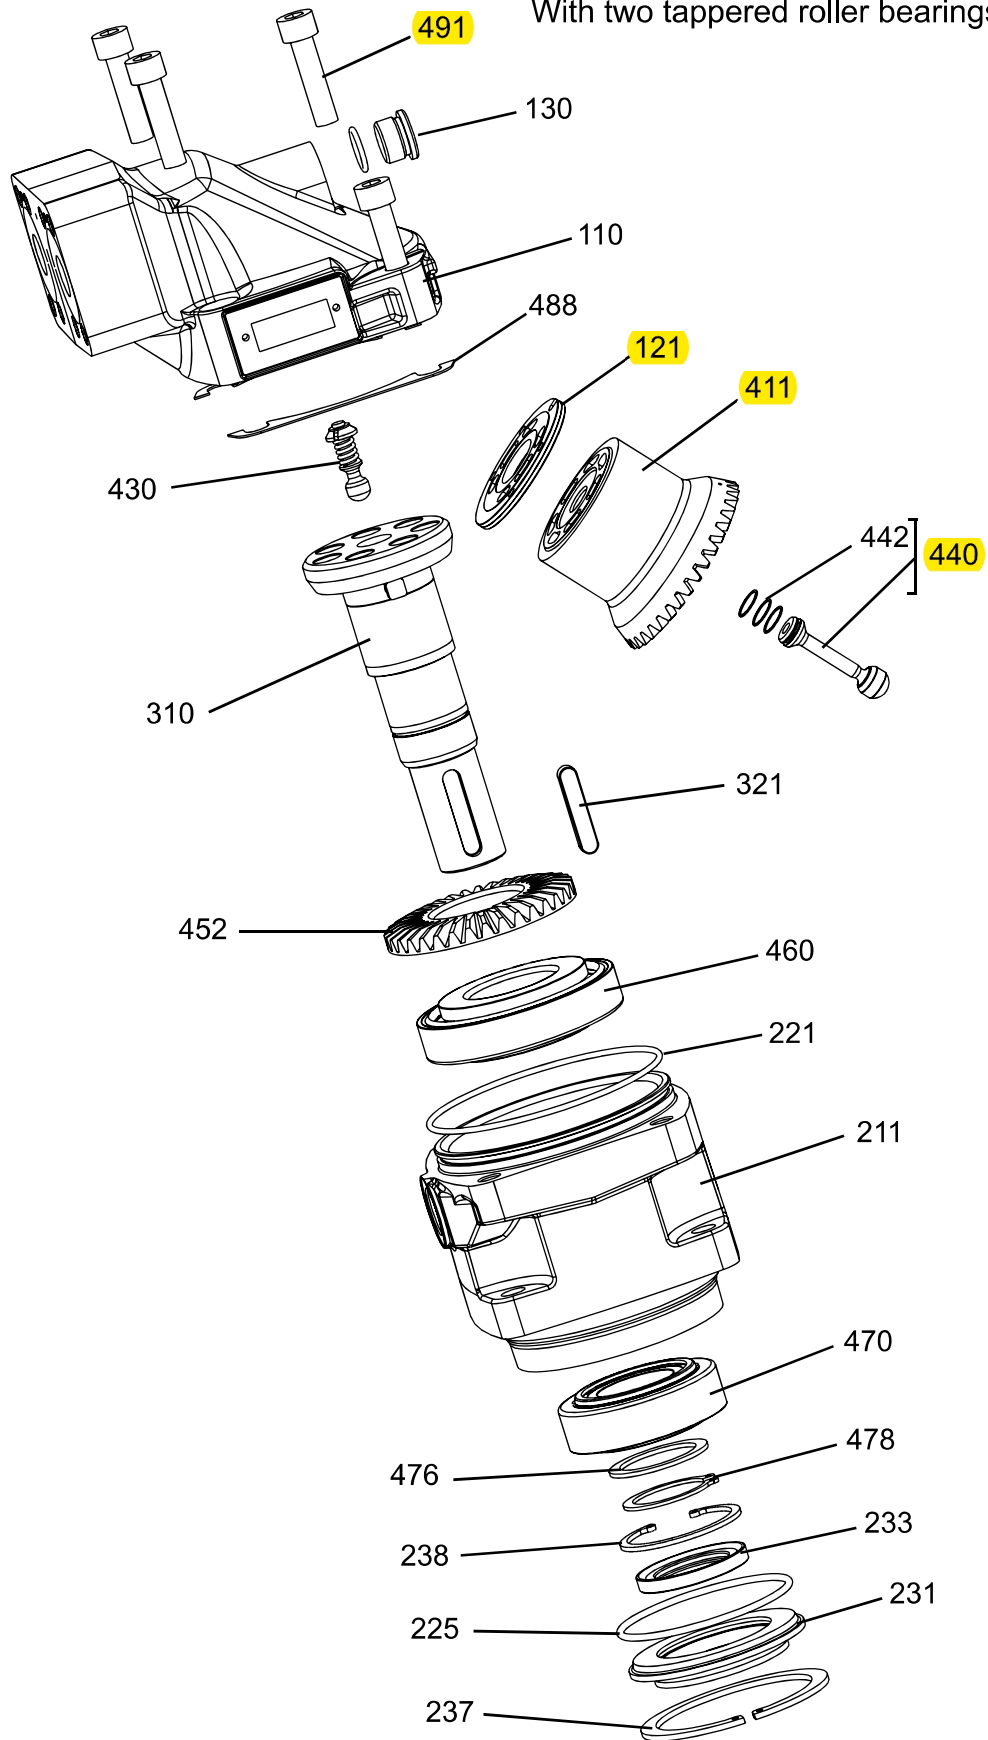

Split View
Series F12

With two tapered roller bearings

F12-060 all types from serial no. 1998020001 and up.

Item	Part No	Title	Qty	Remarks
110	3798562	Barrel Housing Assy	1	Type F
110	3798563	Barrel Housing Assy	1	Type S
110	3781312	Barrel Housing Assy	1	Type U
121	3791799	Valve Plate type M	1	Standard motor
121	3709858	Valve Plate type R	1	CW
121	3709859	Valve Plate type L	1	CCW
130	3708150	Hex socket Plug Assy for S housing	1	
130	3793563	Hex socket Plug Assy for F housing	1	
130	3708150	Hex Socket plug Assy for U housing	1	
211	3799675	Bearing Housing	1	Type C
211	3780331	Bearing Housing	1	Type C "Speed sensor"
211	3799676	Bearing Housing	1	Type I
211	3780127	Bearing Housing	1	Type I "Speed sensor"
211	3780124	Bearing Housing	1	Type S "Speed sensor"
211	3799677	Bearing Housing	1	Type S
211	3799623	Bearing Housing	1	Type T
211	3799129	Bearing Housing	1	Type T "Speed sensor"
221		O-Ring	1	Only available in seal kit
225		O-Ring	1	Only available in seal kit
229		O-Ring	1	Only available in seal kit
231	3796201	Seal Carrier	1	
233		Shaft Seal	1	Only available in seal kit
237		Retaining Ring	1	Only available in seal kit
238		Retaining Ring	1	Only available in seal kit
310	3799686	Shaft assy type C	1	
310	3799688	Shaft assy type D	1	
310	3799682	Shaft assy type K	1	Require flat key
310	3799684	Shaft assy type S	1	
310	3799690	Shaft assy type T	1	Require flat key
321	909323	Flat Key for K shaft	1	
321	118226	Flat Key for T shaft	1	
411	3797719	Cylinder Barrel	1	
411	3781278	Cylinder Barrel	1	Pump version
430	3709840	Barrel Support	1	
440	3709470	Piston Assy	7	
442		Piston Ring	21	Only available in kit
452	3799822	Ring Gear	1	
460	184660	Tap Rol Bearing	1	
470	118770	Tap Rol Bearing	1	
476		Spacer Washer	1	Only available in kit
478		Retaining Ring	1	Only available in spacer washer kit
488		Shim	2	Only available in kit
491		Hex Socket Screw M10*45 10.9	4	Only available in spare part kit