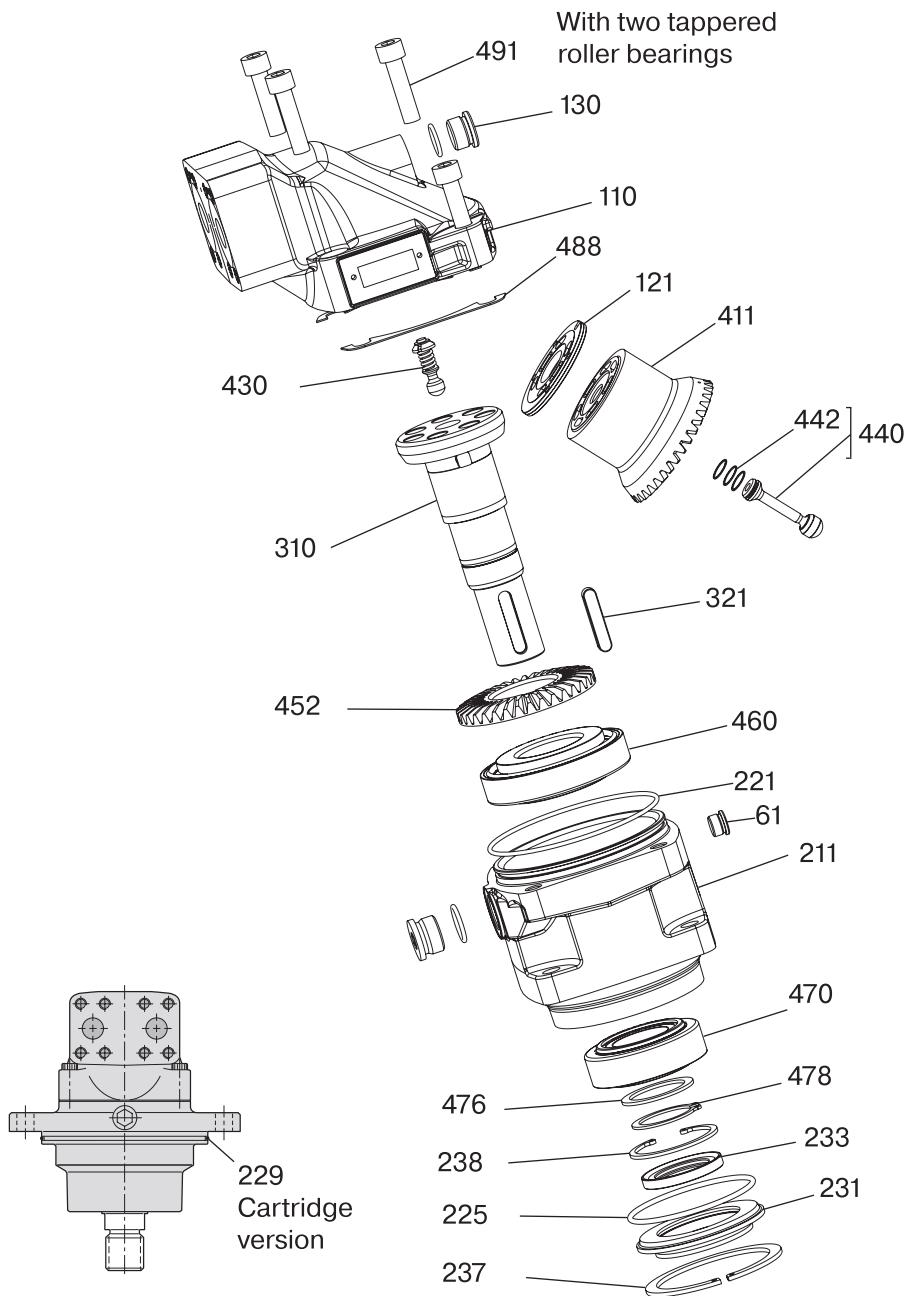

Visit our homepage
for additional support
parker.com/pmde

Bulletin MSG30-5513-M1/UK

Spare Parts Series F12

Effective: May 01, 2021
Supersedes: December, 2020

ENGINEERING YOUR SUCCESS.

F12-110 from serial no. 200402010001 and up

Pos	Part No	Description	Qty	Remarks
Housing parts				
61		Hex Socket Plug M12*1	1	VSTI12X1EDVITCF
110	3709914	Barrel Housing Assy Type F	1	
110	3794372	Barrel Housing Assy Type S	1	
130		Hex Socket Plug S housing	1	12 HP5ON-S
130		Hex Socket Plug F housing	1	VSTI22X1.5EDVITCF
211	3781449	Bearing Housing Type C	1	Require item 61
211	3781447	Bearing Housing Type I	1	Require item 61
211	3781448	Bearing Housing Type S	1	Require item 61
231	3796182	Seal Carrier	1	
Rotating parts				
310	3783323	Shaft type C	1	
310	3783322	Shaft type D	1	
310	3783321	Shaft type K	1	Require flat key
310	3783320	Shaft type S	1	
310	3783324	Shaft type T	1	Require flat key
321	909358	Flat Key for K shaft	1	
321	118227	Flat Key for T shaft	1	
430	3709930	Barrel Support	1	
452	3783319	Ring Gear	1	

For other parts please contact Parker Hannifin**Seal kits**

3798092	Sealing kit type V FPM
3785137	Sealing kit type N NBR

Repair Spare part Kit

3787802	Type M (Motor)
3723987	Type L (CCW pump)
3723988	Type R (CW pump)

Repair spare part kit contain:

Valve plate pos: 121
 Cylinder Barrel pos: 411
 Pistons pos: 440 (7 pcs)
 Hex Screws pos: 491 (4 pcs)

Bearing spare part kit contain:

Tap Rol Bearing pos: 460, 470
 Spacer pos: 476
 Retaining rings pos: 478