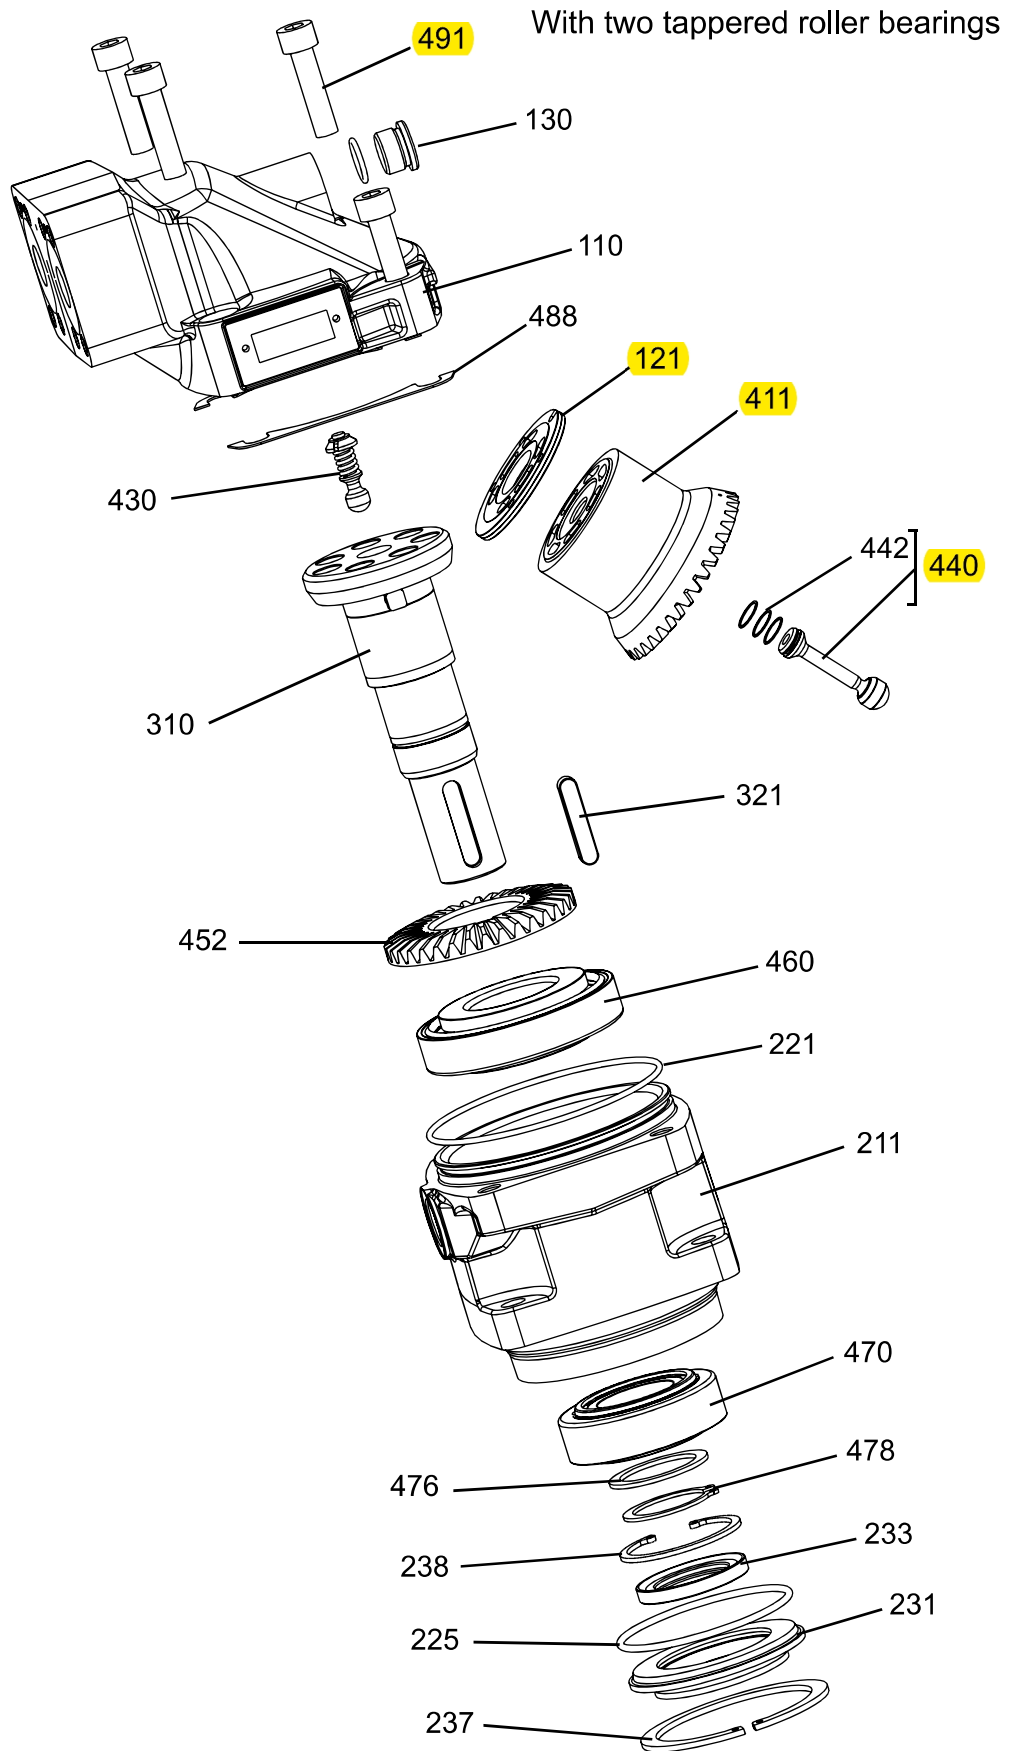

Split View
Series F12

F12-040 all types from serial no. 1998020001 and up.

Item	Part No	Title	Qty	Remarks
110	3798203	Barrel Housing Assy	1	Type F
110	3798204	Barrel Housing Assy	1	Type S
110	3781398	Barrel Housing Assy	1	Type U
121	3793456	Valve Plate type M	1	Standard Motor
121	3791572	Valve Plate type R	1	Pump CW
121	3791573	Valve Plate type L	1	Pump CCW
130	3707298	Hex Socket Plug Assy for S housing	1	
130	3793607	Hex Socket Plug Assy for F housing	1	
130	3707298	Hex Socket Plug Assy for U housing	1	
211	3799484	Bearing Housing	1	Type C
211	3780330	Bearing Housing	1	Type C "Speed sensor"
211	3799485	Bearing Housing	1	Type I
211	3799967	Bearing Housing	1	Type I "Speed sensor"
211	3780130	Bearing Housing	1	Type S "Speed sensor"
211	3799483	Bearing Housing	1	Type S
211	3799622	Bearing Housing	1	Type T
211	3799127	Bearing Housing	1	Type T "Speed sensor"
221	948865	O-Ring	1	Only available in seal kit
225	948981	O-Ring	1	Only available in seal kit
229	976641	O-Ring	1	Only available in seal kit
231	3796201	Seal Carrier	1	
233		Shaft Seal	1	Only available in seal kit
237	914548	Retaining Ring	1	Only available in seal kit
238	914534	Retaining Ring	1	Only available in seal kit
310	3799455	Shaft type C	1	
310	3799457	Shaft type D	1	
310	3799451	Shaft type K	1	Require flat key
310	3799453	Shaft type S	1	
310	3799459	Shaft type T	1	Require flat key
321	909308	Flat Key for K shaft	1	
321	118226	Flat Key for T shaft	1	
411	3798159	Cylinder Barrel	1	
411	3782497	Cylinder Barrel	1	Pump version
430	3709839	Barrel Support Assy	1	
440	3791587	Piston Assy	7	
442		Piston Ring	21	Only available in kit
452	3791589	Ring Gear	1	
460	184687	Tap Rol Bearing	1	
470	118770	Tap Rol Bearing	1	
476		Spacer Washer	1	Only available in kit
478		Retaining Ring	1	Only available in spacer washer kit
488		Shim	2	Only available in kit
491		Hex Socket Screw M10*45 10.9	4	Only available in spare parts kit