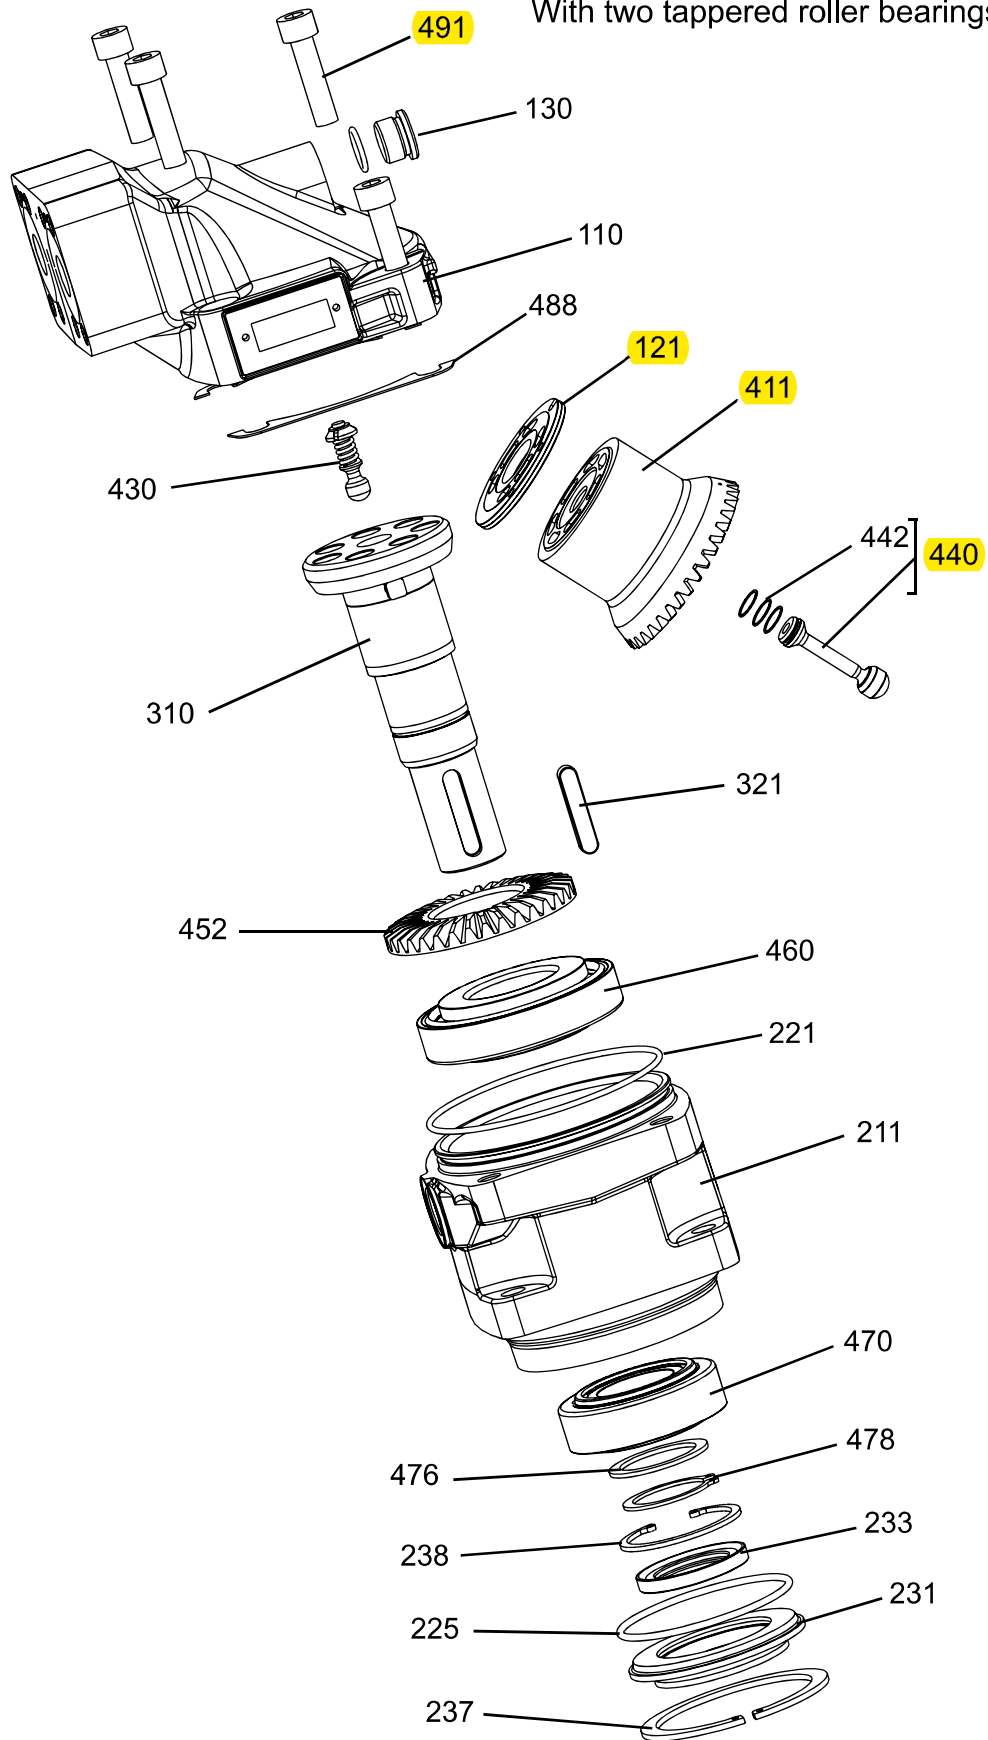

Split View
Series F12

With two tapered roller bearings

F12-080 all types from serial no. 1998491161 and up.

Item	Part No	Title	Qty	Remarks
110	3780658	Barrel Housing Assy	1	Type F
110	3780660	Barrel Housing Assy	1	Type S
110	3780156	Barrel Housing Assy	1	Type F, For Flushing
110	3780157	Barrel Housing Assy	1	Type S, For Flushing
110	3785809	Barrel Housing Assy	1	Type U
121	3792773	Valve Plate type M	1	Standard motor
121	3709708	Valve Plate type R	1	Pump CW
121	3709709	Valve Plate type L	1	Pump CCW
130	3708150	Hex Socket Plug Assy for S housing	1	
130	3793563	Hex Socket Plug Assy for F housing	1	
130	3708150	Hex Socket Plug Assy for U housing	1	
211	3780709	Bearing Housing	1	Type C
211	3780327	Bearing Housing	1	Type C "Speed sensor"
211	3780710	Bearing Housing	1	Type I
211	3780813	Bearing Housing	1	Type I "Speed sensor"
211	3780711	Bearing Housing	1	Type S
211	3780812	Bearing Housing	1	Type S "Speed sensor"
211	3780713	Bearing Housing	1	Type X
221		O-Ring	1	Only available in seal kit
225		O-Ring	1	Only available in seal kit
229		O-Ring	1	Only available in seal kit
231	3796200	Seal Carrier	1	
233		Shaft Seal	1	Only available in seal kit
237		Retaining Ring	1	Only available in seal kit
238		Retaining Ring	1	Only available in seal kit
310	3780671	Shaft type C	1	
310	3780673	Shaft type D	1	
310	3780667	Shaft type K	1	Require flat key
310	3780669	Shaft type S	1	
310	3780675	Shaft type T	1	Require flat key
321	3709687	Flat Key for T shaft	1	
321	948125	Flat Key for K shaft	1	
411	3787843	Cylinder Barrel	1	
411	3787844	Cylinder Barrel	1	Pump version
430	3709840	Barrel Support	1	
440	3709307	Piston Assy	7	
442		Piston Ring	21	Only available in kit
452	3787847	Ring gear	1	
460	184694	Tap Rol Bearing	1	
470	118231	Tap Rol Bearing	1	
476		Spacer Washer	1	Only available in kit
478		Retaining Ring	1	Only available in spacer washer kit
488		Shim	2	Only available in kit
491		Hex Socket Screw M12*50 10.9	4	Only available in spare part kit