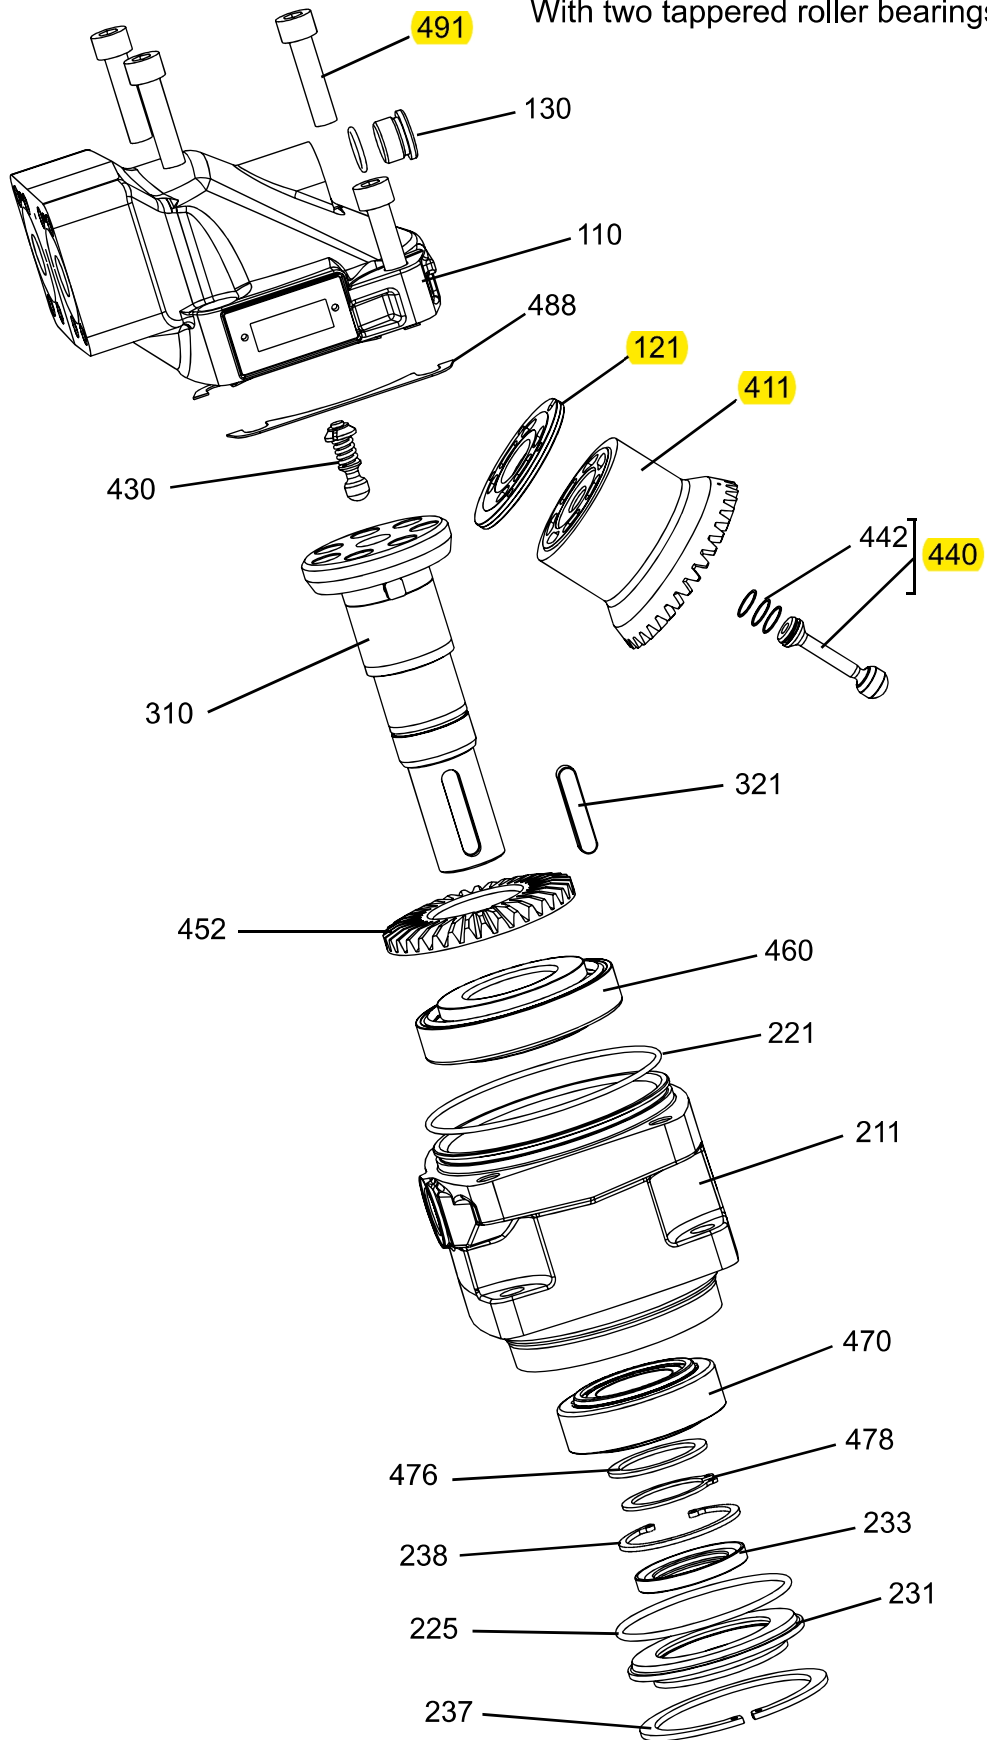

Split View
Series F12

With two tapered roller bearings

F12-090 all types

Item	Part No	Title	Qty	Remarks
110	3780658	Barrel Housing Assy	1	Type F
110	3780660	Barrel Housing Assy	1	Type S
110	3780156	Barrel Housing Assy	1	Type F, For Flushing
110	3780157	Barrel Housing Assy	1	Type S, For Flushing
121	3785333	Valve Plate type M	1	Standard Motor
121	3785610	Valve Plate type R	1	Pump CW
121	3785611	Valve Plate type L	1	Pump CCW
130	3708150	Hex Socket Plug Assy	1	For S-Housing
130	3793563	Hex Socket Plug Assy	1	For F-Housing
211	3780709	Bearing Housing	1	Type C
211	3780327	Bearing Housing	1	Type C "Speed sensor"
211	3780710	Bearing Housing	1	Type I
211	3780813	Bearing Housing	1	Type I "Speed sensor"
211	3780711	Bearing Housing	1	Type S
211	3780812	Bearing Housing	1	Type S "Speed sensor"
221		O-Ring	1	Only available in seal kit
225		O-Ring	1	Only available in seal kit
229		O-Ring	1	Only available in seal kit
231	3796200	Seal Carrier	1	
233		Shaft Seal	1	Only available in seal kit
237		Retaining Ring	1	Only available in seal kit
238		Retaining Ring	1	Only available in seal kit
310	3780671	Shaft type C	1	
310	3780673	Shaft type D	1	
310	3780667	Shaft type K	1	Require flat key
310	3780669	Shaft type S	1	
310	3780675	Shaft type T	1	Require flat key
321	3709687	Flat Key for T shaft	1	
321	948125	Flat Key for K shaft	1	
411	3787845	Cylinder Barrel	1	
411	3787846	Cylinder Barrel Pump	1	Pump version
430	3709840	Barrel Support	1	
440	3785566	Piston Assy	7	
442		Piston Ring	21	Only available in kit
452	3787847	Ring gear	1	
460	184694	Tap Rol Bearing	1	
470	118231	Tap Rol Bearing	1	
476		Spacer Washer	1	Only available in kit
478		Retaining Ring	1	Only available in spacer washer kit
488		Shim	2	Only available in kit
491		Hex Socket Screw M12*50 10.9	4	Only available in spare part kit