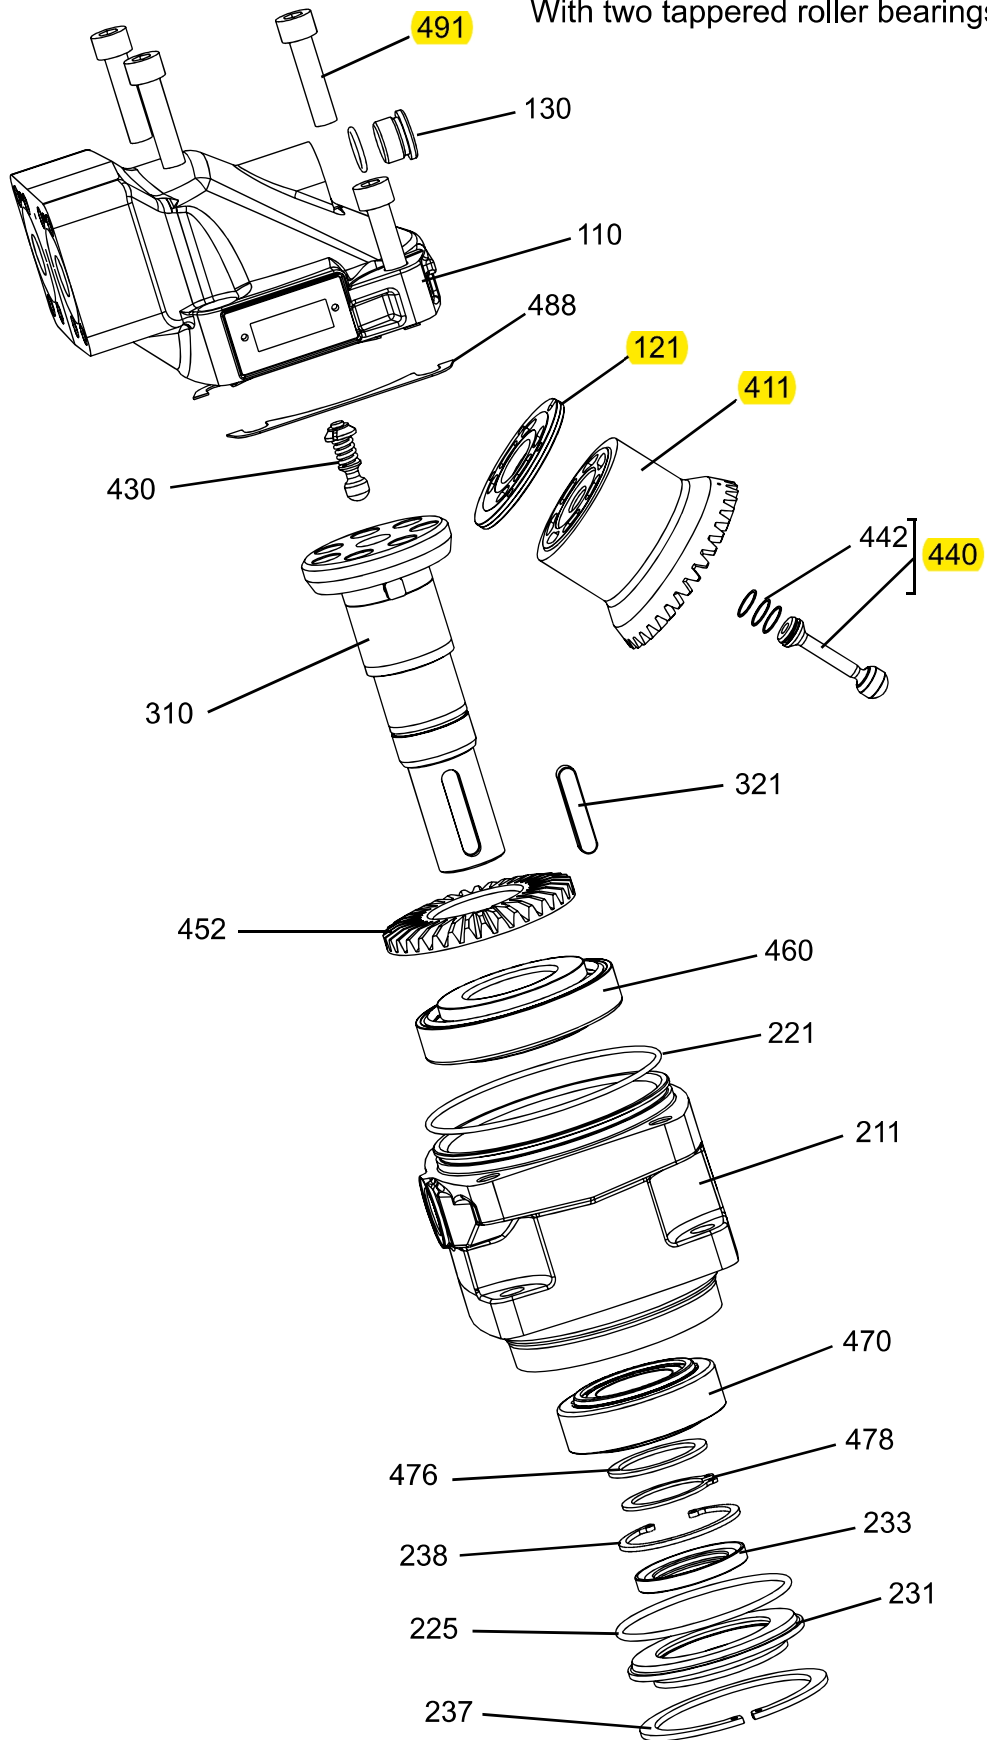

Split View  
Series F12

With two tapered roller bearings

**SP158**

F12-110 from serial no. 200402010001, see SI 04/01.

Pos	Part No	Title	Qty	Remarks
110	3794372	Barrel Housing Assy	1	Type S
110	3709914	Barrel Housing Assy	1	Type F
110	3782332	Barrel Housing Assy	1	Type U
121	3794369	Valve Plate type M	1	Standard Motor
121	3791576	Valve Plate type R	1	Pump CW
121	3791577	Valve Plate type L	1	Pump CCW
130	3707299	Hex Socket Plug Assy	1	For S-Housing
130	3793563	Hex Socket Plug Assy	1	For F-Housing
211	3781439	Bearing Housing	1	Type S
211	3781448	Bearing Housing	1	Type S "Speed sensor"
211	3781438	Bearing Housing	1	Type I
211	3781447	Bearing Housing	1	Type I "Speed sensor"
211	3781449	Bearing Housing	1	Type C "Speed sensor"
221		O-ring	1	Only available in seal kit
225	3796541	O-ring	1	Only available in seal kit
229	976643	O-ring	1	Only available in seal kit
231	3796182	Seal Carrier	1	
233	117854	Shaft Seal	1	Only available in seal kit
237	914552	Retaining Ring	1	Only available in seal kit
238	914540	Retaining Ring	1	Only available in seal kit
310	3783320	Shaft type S	1	
310	3783323	Shaft type C	1	
310	3783322	Shaft type D	1	
310	3783321	Shaft type K	1	Require flat key
310	3783324	Shaft type T	1	Require flat key
321	909358	Flat Key for K shaft	1	
321	118227	Flat Key for T shaft	1	
411	3720015	Cylinder Barrel Assy	1	
411	3720016	Cylinder Barrel Assy	1	Pump version
430	3709930	Barrel Support	1	
440	3706407	Piston Assy	7	
442		Piston Ring	21	Only available in kit
452	3783319	Ring gear	1	
460	184662	Tap Rol Bearing	1	
470	11075	Tap Rol Bearing	1	
476		Spacer Washer	1	Only available in kit
478		Retaining Ring	1	Only available in spacer washer kit
488		Shim	2	Only available in kit
491		Hex Socket Screw M12*50 10.9	4	Only available in spare part kit