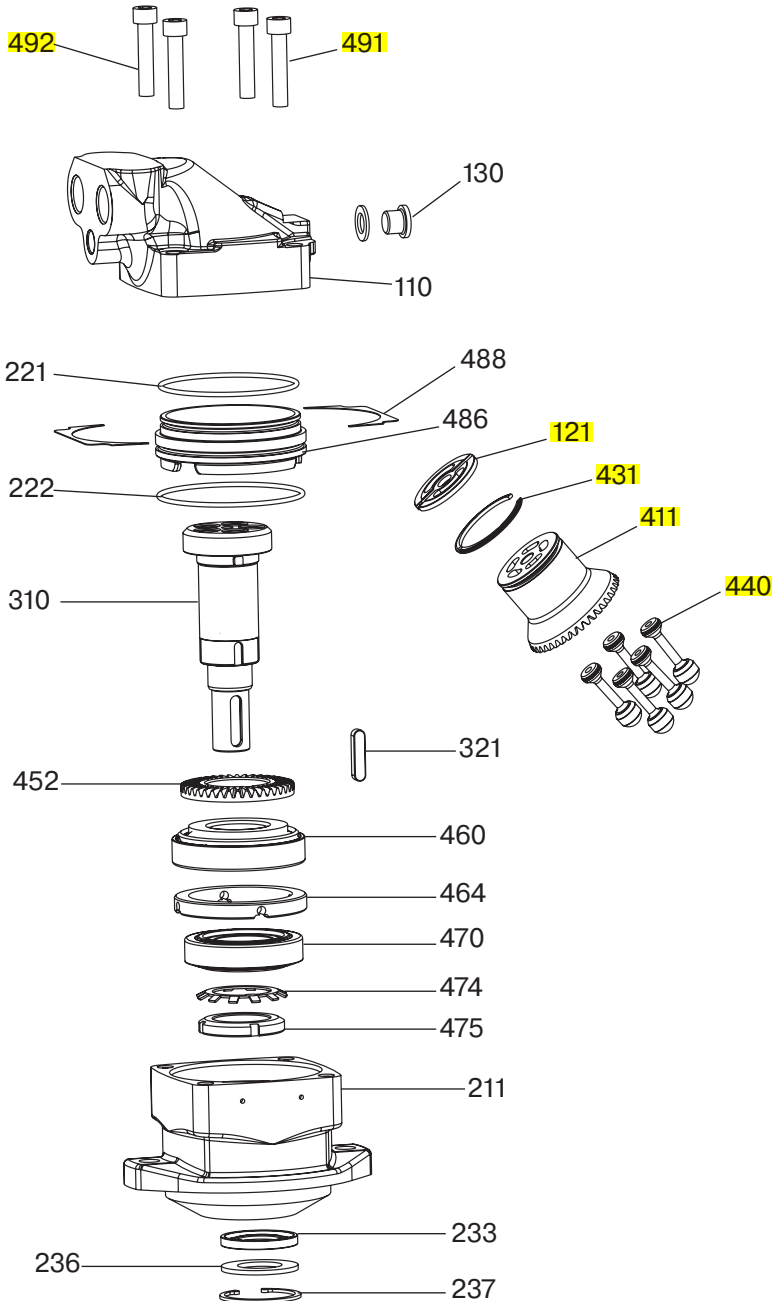

Visit our homepage
for additional support
parker.com/pmde

Bulletin MSG30-5511-M1/UK

Spare Parts Series F11

Effective: May 01, 2021
Supersedes: September, 2020

ENGINEERING YOUR SUCCESS.

Pos	Part No	Description	Qty	Remarks
Housing parts				
110	3704782	Barrel Housing Assy Type B	1	Require item 130
110	3703438	Barrel Housing Assy Type U	1	Require item 130
130		Hex Socket Plug Assy BSP	1	VSTI3/8EDVITCF
130		Hex Socket Plug Assy UN	1	6 HP5ON-S
211	3788269	Bearing Housing Type C	1	
211	3700237	Bearing Housing Type S	1	
211	3784910	Bearing Housing Type X	1	Saw motor flange
486	3785236	Guide Spacer	1	
Rotating parts				
310	3796087	Shaft Assy type K	1	Require item item 321
310	3796092	Shaft Assy type S	1	
310	3796089	Shaft Assy type T	1	Require item item 321
310	3797255	Shaft Assy type X	1	For housing 3784910
321	909305	Flat Key type K	1	
321	118225	Flat Key type T	1	
321	909306	Flat Key type X	1	For shaft 3797255
452	3795833	Ring Gear	1	

**For other parts please contact
Parker Hannifin**

Seal kits

3783270	Sealing kit type V FPM
3783384	Sealing kit type S PTFE
3797112	Sealing kit type N NBR

Repair Spare part Kit

3721306	Type M (Motor)
3721267	Type S (High speed Motor)
3723964	Type H (High pressure Motor)
3723965	Type L (CCW pump)
3723966	Type R (CW pump)

Bearing spare part kit

3723969	Bearing kit standard
3723970	Bearing kit housing 3784910

Shim kit

3721347	Shims kit 0,8 mm
---------	------------------

Seal kit contain:

O-rings pos: 221, 222
 Shaft seal pos: 233
 Back-up Ring pos: 236
 Retaining rings pos: 237

Repair spare part kit contain:

Valve plate pos: 121
 Cylinder Barrel pos: 411
 Barrel Retaining Ring pos: 431
 Pistons pos: 440 (5 pcs)
 Hex Screws pos: 491, 492 (4 pcs)

Bearing spare part kit contain:

Tap Rol Bearing pos: 460, 470
 Lock washer pos: 474
 Round nut pos: 475