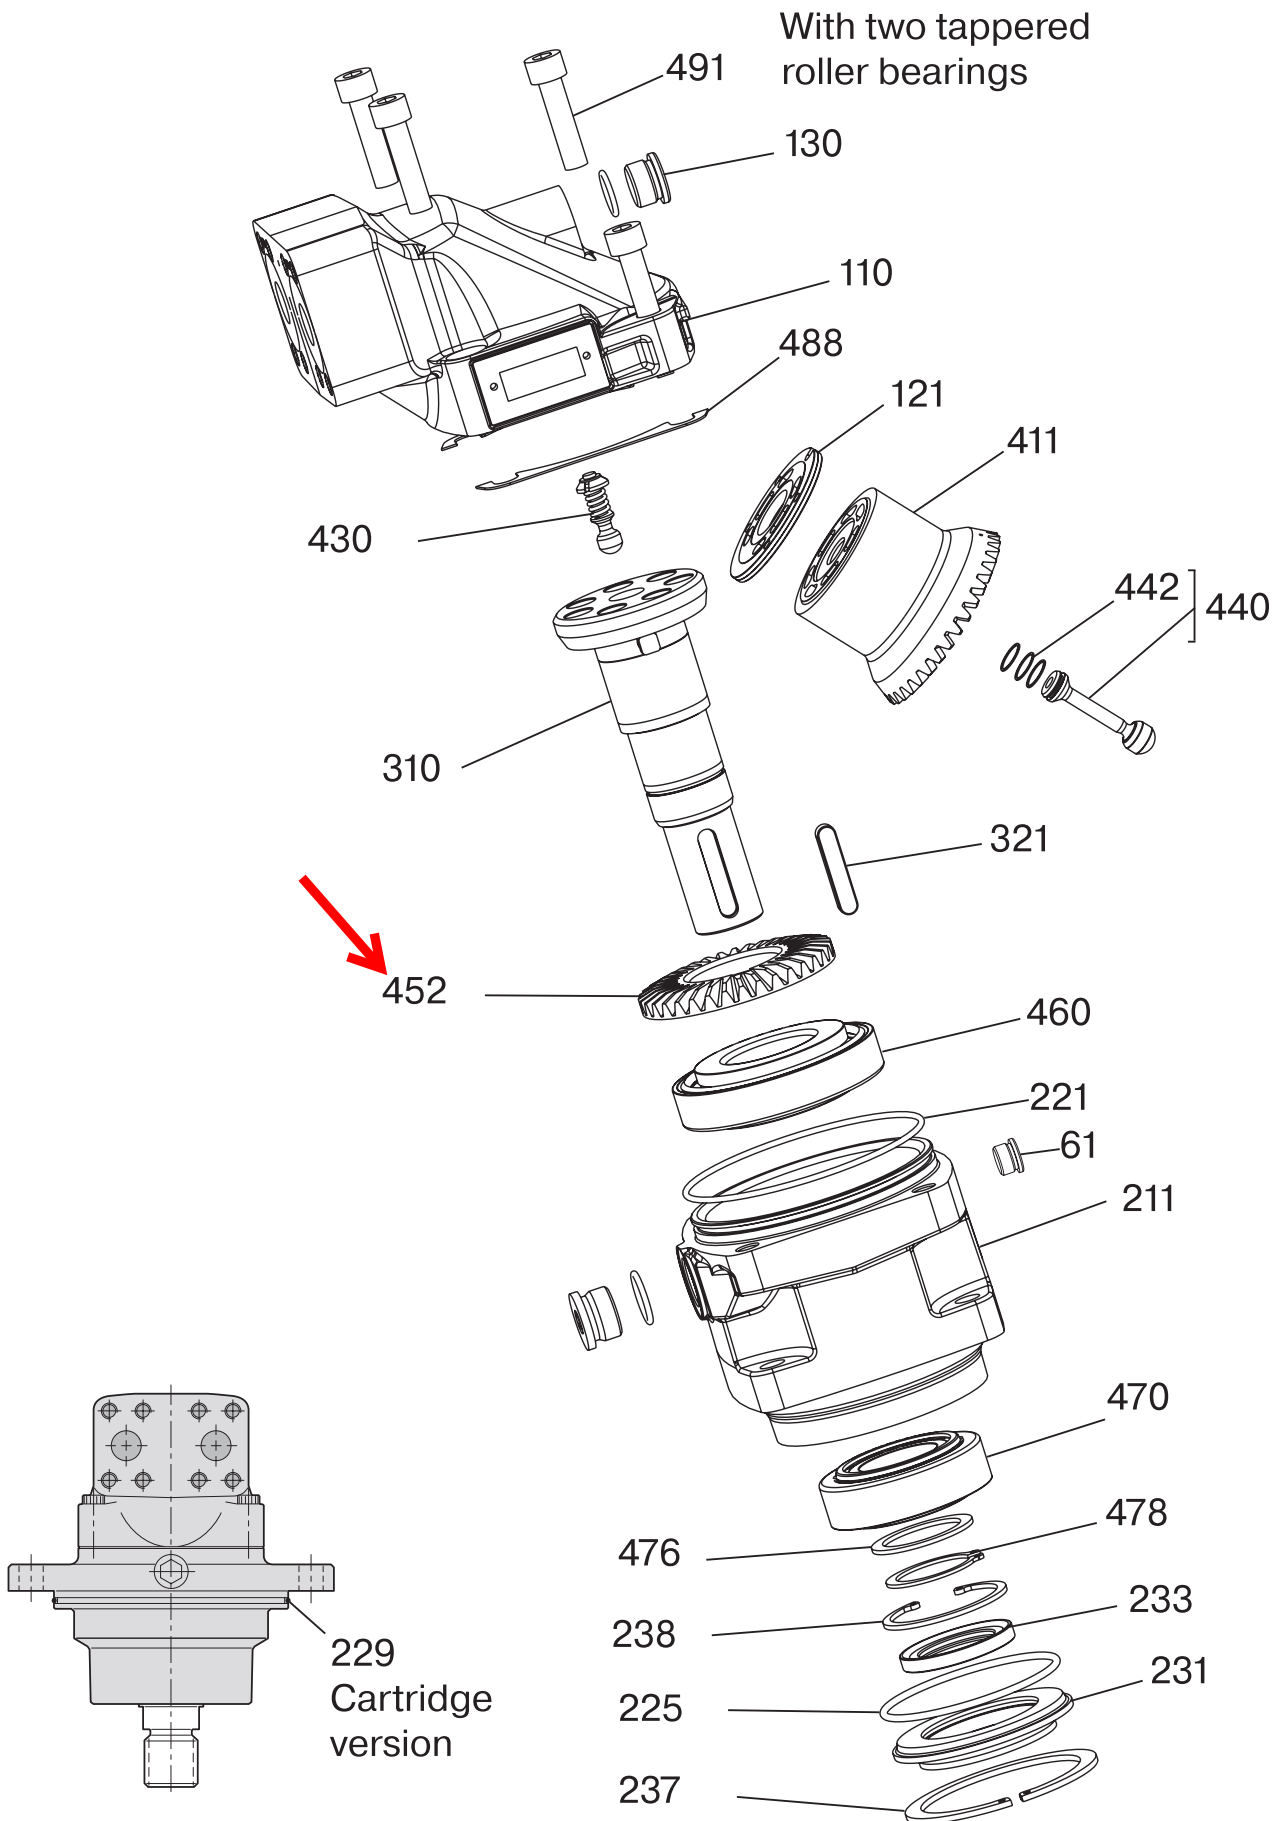

F12-030 all types from serial no. 201809300001 and up.

Pos	Part No	Description	Qty	Remarks
Housing parts				
61		Hex Socket Plug M12*1	1	VSTI12X1EDVITCF
110	3721864	Barrel Housing Assy Type F	1	
110	3721863	Barrel Housing Assy Type S	1	
130		Hex Socket Plug for S housing	1	8 HP5ON-S
130		Hex Socket Plug for F housing	1	VSTI18X1,5EDVITCF
211	3784481	Bearing Housing Type C	1	Require item 61
211	3788317	Bearing Housing Type I	1	Require item 61
211	3788323	Bearing Housing Type S	1	Require item 61
211	3788320	Bearing Housing Type T	1	Require item 61
231	3797194	Seal Carrier	1	
Rotating parts				
310	3799648	Shaft type C	1	
310	3799638	Shaft type D	1	
310	3799632	Shaft type K	1	Require flat key
310	3799644	Shaft type P	1	Require flat key
310	3799634	Shaft type S	1	
310	3799640	Shaft type T	1	Require flat key
321	3724437*	Flat Key for K and P shaft	1	
321	3724449*	Flat Key for T shaft	1	
430	3724477**	Barrel Support	1	
452	3791927	Ring Gear	1	

For other parts please contact Parker Hannifin

Seal kits

3793493	Sealing kit type V FPM
3785132	Sealing kit type N NBR
3784552	Sealing kit type S PTFE
3720898	Sealing kit type S SuperCut 100

Repair Spare part Kit

3721446	Type M (Motor)
3722010	Type S (High speed Motor)
3723977	Type L (CCW pump)
3723978	Type R (CW pump)

Bearing spare part kit

3723971	Bearing kit

Shim kit

3721330	Shims kit

Seal kit contain:

O-rings pos: 221, 225, 229

Shaft seal pos: 233

Retaining rings pos: 237, 238

Repair spare part kit contain:

Valve plate pos: 121

Cylinder Barrel pos: 411

Pistons pos: 440 (7 pcs)

Hex Screws pos: 491 (4 pcs)

Bearing spare part kit contain:

Tap Rol Bearing pos: 460, 470

Spacer pos: 476

Retaining rings pos: 478

Shim kit contain:

Shims pos: 488

(1 pcs on each side)

*Kit contain 100 pcs, **Kit contain 20 pcs