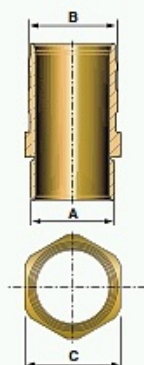

Hydrocar

serbatoio / tank

RACCORDI PORTAGOMMA DIRITTI / STRAIGHT TAIL FITTINGS

CODICE CODE	A	ATTACCO GAS GAS PORT	B	TUBO HOSE	C	CHIAVE WRENCH
90011002161		1/2"		ø 32		36 (40 Nm )
90011002062		3/4"		ø 32		34 (60 Nm )
90011002100		3/4"		ø 39		41 (60 Nm )
90011021590		1"		ø 32		41 (70 Nm )
90011002130		1"		ø 39		41 (70 Nm )
90011002101		1"		ø 45		50 (70 Nm )
90011002157		1"		ø 51		55 (70 Nm )
90011002102		1" 1/4		ø 51		55 (80 Nm )
90011002158		1" 1/2		ø 39		55 (90 Nm )
90011002161		1" 1/2		ø 51		55 (90 Nm )