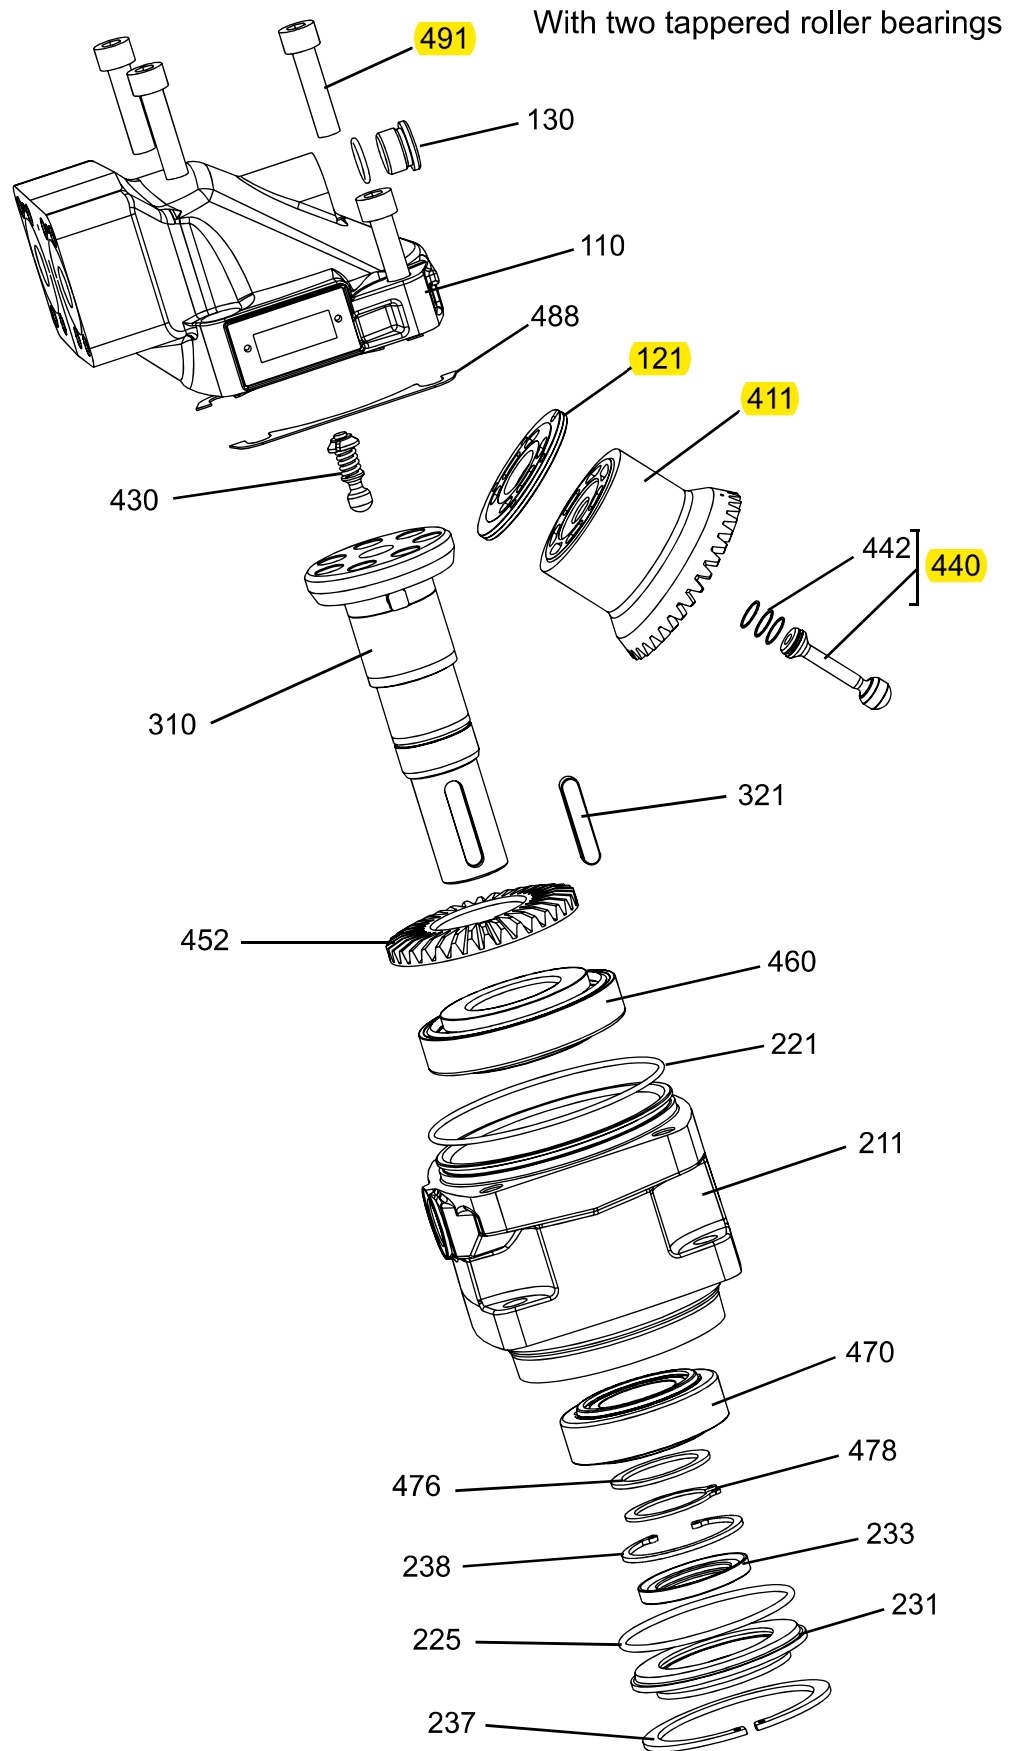

Split View
Series F12

F12-030 all types from serial no. 1998020001 and up.

Item	Part No	Title	Qty	Remarks
110	3798186	Barrel Housing Assy	1	Type F
110	3798187	Barrel Housing Assy	1	Type S
110	3780145	Barrel Housing Assy	1	Type U
121	3791911	Valve Plate type M	1	Standard Motor
121	3784619	Valve Plate type S	1	High Speed Motor
121	3791912	Valve Plate type R	1	Pump CW
121	3792037	Valve Plate type L	1	Pump CCW
130	3707298	Hex Socket Plug Assy for S housing	1	
130	3793607	Hex Socket Plug Assy for F housing	1	
130	3707298	Hex Socket Plug Assy for U housing	1	
211	3788316	Bearing Housing	1	Type I
211	3788317	Bearing Housing	1	Type I "Speed sensor"
211	3784481	Bearing Housing	1	Type C "Speed sensor"
211	3788323	Bearing Housing	1	Type S "Speed sensor"
211	3788322	Bearing Housing	1	Type S
211	3788319	Bearing Housing	1	Type T
211	3788320	Bearing Housing	1	Type T "Speed sensor"
221		O-Ring	1	Only available in seal kit
225		O-Ring	1	Only available in seal kit
229		O-Ring	1	Only available in seal kit
231	3797194	Seal Carrier	1	
233		Shaft Seal	1	Only available in seal kit
237		Retaining Ring	1	Only available in seal kit
238		Retaining Ring	1	Only available in seal kit
310	3799648	Shaft type C	1	
310	3799638	Shaft type D	1	
310	3799632	Shaft type K	1	Require flat key
310	3799644	Shaft type P	1	Require flat key
310	3799634	Shaft type S	1	
310	3799640	Shaft type T	1	Require flat key
321	909306	Flat Key for K and P shaft	1	
321	118225	Flat Key for T shaft	1	
411	3798157	Cylinder Barrel	1	
411	3782447	Cylinder Barrel	1	Pump version
430	3709838	Barrel Support	1	
440	3720448	Piston Assy	7	Replace 3791925
442		Piston Ring	21	Only available in kit
452	3791927	Ring Gear	1	
460	3797156	Tap Rol Bearing	1	
470	3796929	Tap Rol Bearing	1	
476		Spacer Washer	1	Only available in kit
478		Retaining Ring	1	Only available in spacer washer kit
488		Shim	2	Only available in kit
491		Hex Socket Screw M10*40 10.9	4	Only available in spare part kit