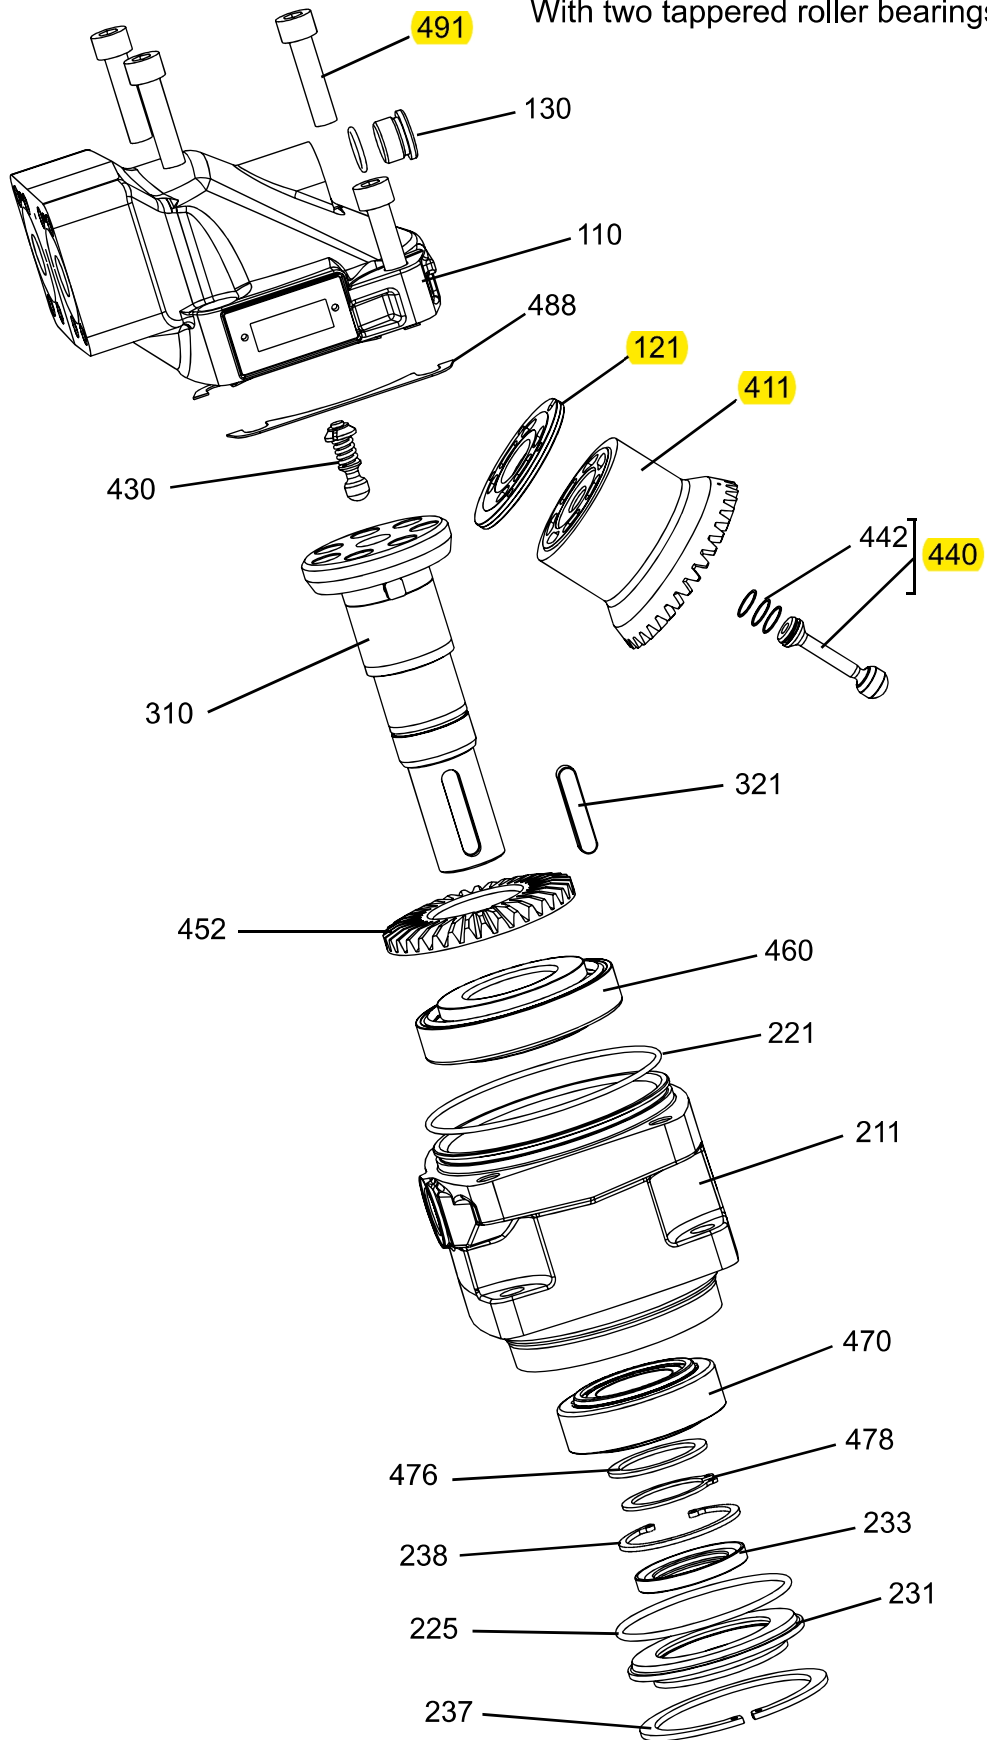

Split View
Series F12

With two tapered roller bearings

F12-080 all types from serial no. 1998491161 and up.

Item	Part No	Title	Qty	Remarks
110	3780658	Barrel Housing Assy	1	Type F
110	3780660	Barrel Housing Assy	1	Type S
110	3780156	Barrel Housing Assy	1	Type F, For Flushing
110	3780157	Barrel Housing Assy	1	Type S, For Flushing
110	3785809	Barrel Housing Assy	1	Type U
121	3792773	Valve Plate type M	1	Standard motor
121	3709708	Valve Plate type R	1	Pump CW
121	3709709	Valve Plate type L	1	Pump CCW
130	3708150	Hex Socket Plug Assy for S housing	1	
130	3793563	Hex Socket Plug Assy for F housing	1	
130	3708150	Hex Socket Plug Assy for U housing	1	
211	3780709	Bearing Housing	1	Type C
211	3780327	Bearing Housing	1	Type C "Speed sensor"
211	3780710	Bearing Housing	1	Type I
211	3780813	Bearing Housing	1	Type I "Speed sensor"
211	3780711	Bearing Housing	1	Type S
211	3780812	Bearing Housing	1	Type S "Speed sensor"
211	3780713	Bearing Housing	1	Type X
221		O-Ring	1	Only available in seal kit
225		O-Ring	1	Only available in seal kit
229		O-Ring	1	Only available in seal kit
231	3796200	Seal Carrier	1	
233		Shaft Seal	1	Only available in seal kit
237		Retaining Ring	1	Only available in seal kit
238		Retaining Ring	1	Only available in seal kit
310	3780671	Shaft type C	1	
310	3780673	Shaft type D	1	
310	3780667	Shaft type K	1	Require flat key
310	3780669	Shaft type S	1	
310	3780675	Shaft type T	1	Require flat key
321	3709687	Flat Key for T shaft	1	
321	948125	Flat Key for K shaft	1	
411	3787843	Cylinder Barrel	1	
411	3787844	Cylinder Barrel	1	Pump version
430	3709840	Barrel Support	1	
440	3709307	Piston Assy	7	
442		Piston Ring	21	Only available in kit
452	3787847	Ring gear	1	
460	184694	Tap Rol Bearing	1	
470	118231	Tap Rol Bearing	1	
476		Spacer Washer	1	Only available in kit
478		Retaining Ring	1	Only available in spacer washer kit
488		Shim	2	Only available in kit
491		Hex Socket Screw M12*50 10.9	4	Only available in spare part kit