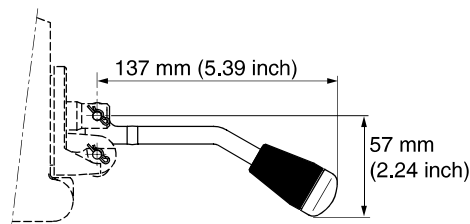

9122178015

Hand lever kit **M761**. Suitable for HV07 and L90LS.