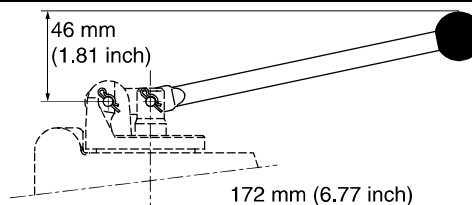

6763001

Manual override tool for PS25MO.

6763002

Manual override tool for PS25MO. 10 pcs

6760627 (replace 3763932)

POL. adapter G (BSPP threads). Suitable for L90LS.

6760628 (replace 3764197)

POL. adapter U (UNF threads). Suitable for L90LS.

Hand levers

All lever pins in anodized steel. Knobs in black plastic. Oval knobs have a plastic window for placing a symbol. Where G1 or G2 is stated means valves in **Generation 1** or **Generation 2**.

9122178008

Hand lever kit **M7**. Suitable for HV07 and L90LS.