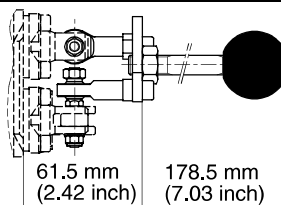

**9122178008**

Hand lever kit **M7**. Suitable for HV07 and L90LS.

**9122178011**

Hand lever kit **M71**. Suitable for HV07 and L90LS.

**9122178014**

Hand lever kit, joystick **M710**. Suitable for HV07 and L90LS.