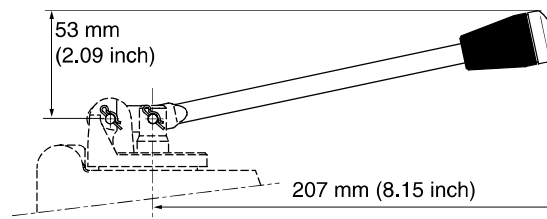

9122178011

Hand lever kit **M71**. Suitable for HV07 and L90LS.