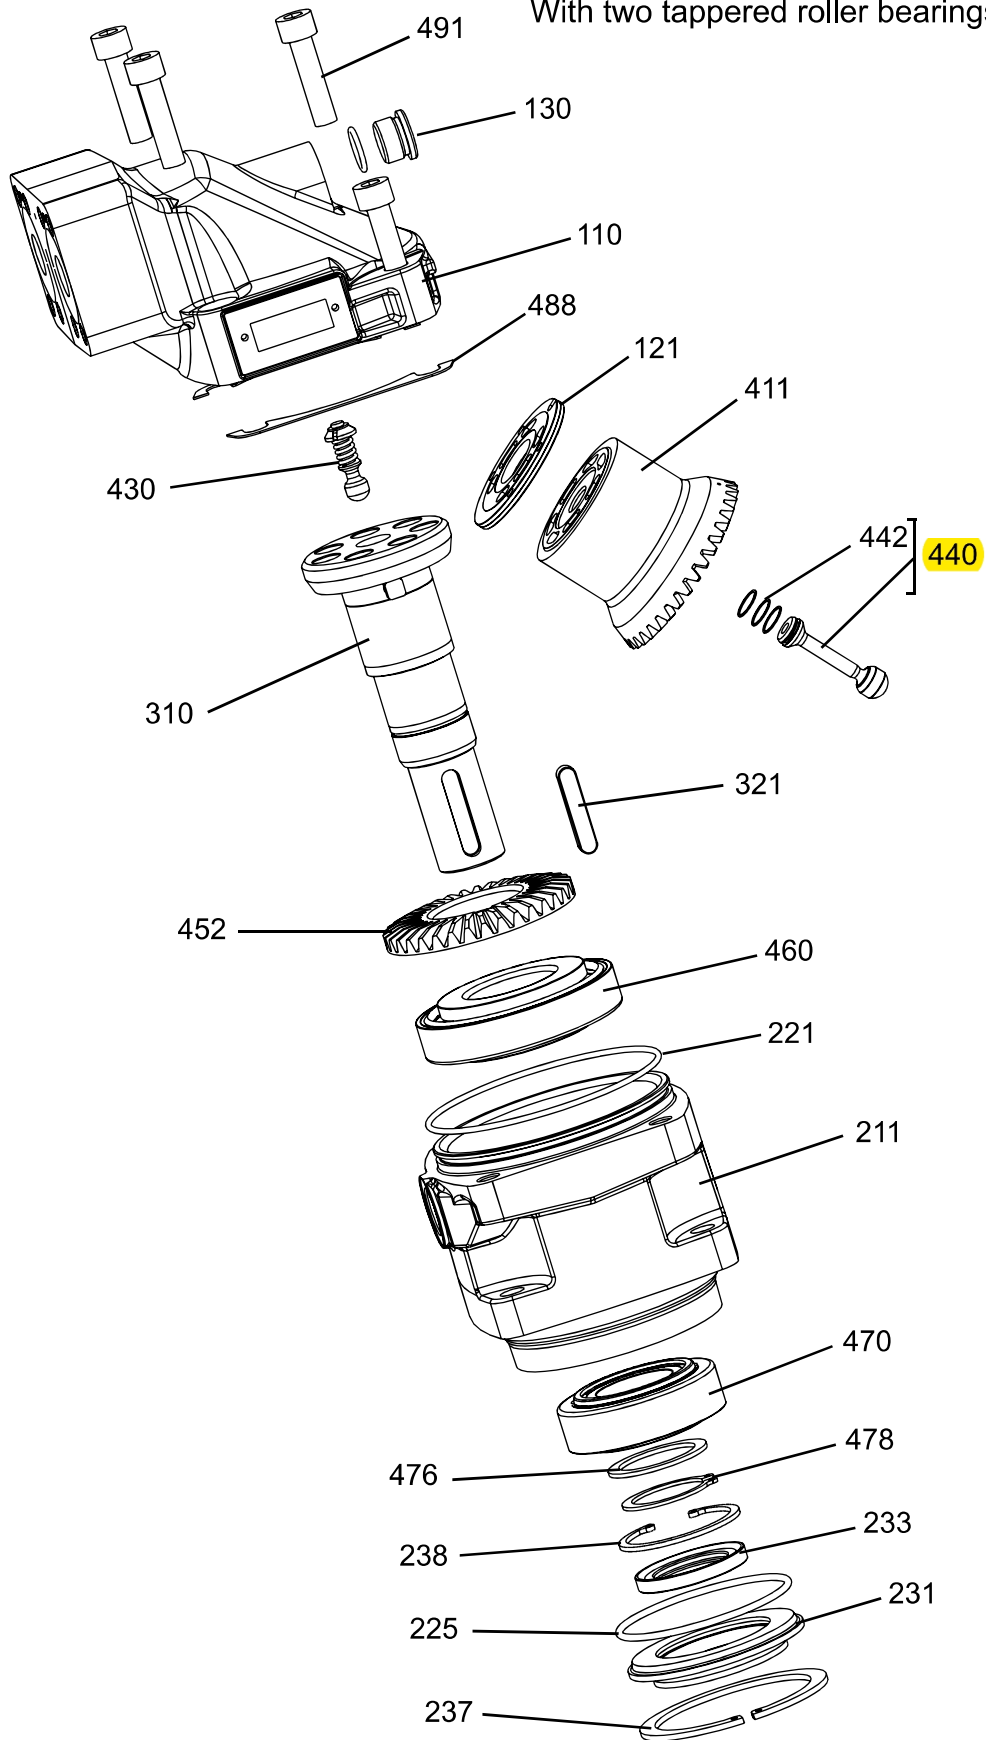

With two tapered roller bearings

## SP129

F12-030 all types from serial no. 1998020001 and up.

Item	Part No	Title	Qty	Remarks
110	3798186	Barrel Housing Assy	1	Type F
110	3798187	Barrel Housing Assy	1	Type S
110	3780145	Barrel Housing Assy	1	Type U
121	3791911	Valve Plate type M	1	Standard Motor
121	3784619	Valve Plate type S	1	High Speed Motor
121	3791912	Valve Plate type R	1	Pump CW
121	3792037	Valve Plate type L	1	Pump CCW
130	3707298	Hex Socket Plug Assy for S housing	1	
130	3793607	Hex Socket Plug Assy for F housing	1	
130	3707298	Hex Socket Plug Assy for U housing	1	
211	3788316	Bearing Housing	1	Type I
211	3788317	Bearing Housing	1	Type I "Speed sensor"
211	3784481	Bearing Housing	1	Type C "Speed sensor"
211	3788323	Bearing Housing	1	Type S "Speed sensor"
211	3788322	Bearing Housing	1	Type S
211	3788319	Bearing Housing	1	Type T
211	3788320	Bearing Housing	1	Type T "Speed sensor"
221		O-Ring	1	Only available in seal kit
225		O-Ring	1	Only available in seal kit
229		O-Ring	1	Only available in seal kit
231	3797194	Seal Carrier	1	
233		Shaft Seal	1	Only available in seal kit
237		Retaining Ring	1	Only available in seal kit
238		Retaining Ring	1	Only available in seal kit
310	3799648	Shaft type C	1	
310	3799638	Shaft type D	1	
310	3799632	Shaft type K	1	Require flat key
310	3799644	Shaft type P	1	Require flat key
310	3799634	Shaft type S	1	
310	3799640	Shaft type T	1	Require flat key
321	909306	Flat Key for K and P shaft	1	
321	118225	Flat Key for T shaft	1	
411	3798157	Cylinder Barrel	1	
411	3782447	Cylinder Barrel	1	Pump version
430	3709838	Barrel Support	1	
440	3720448	Piston Assy	7	Replace 3791925
442		Piston Ring	21	Only available in kit
452	3791927	Ring Gear	1	
460	3797156	Tap Rol Bearing	1	
470	3796929	Tap Rol Bearing	1	
476		Spacer Washer	1	Only available in kit
478		Retaining Ring	1	Only available in spacer washer kit
488		Shim	2	Only available in kit
491		Hex Socket Screw M10*40 10.9	4	Only available in spare part kit