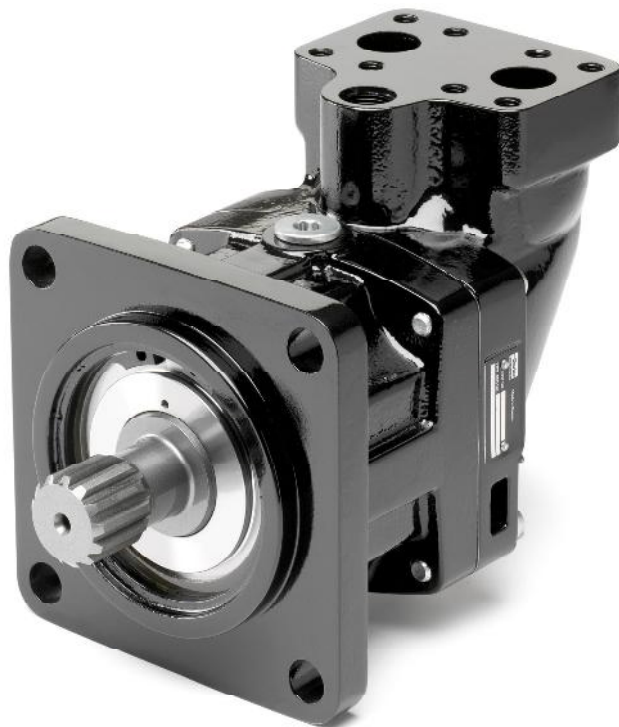

# Spare Parts Series F12

Effective: April, 2018  
Supersedes: March, 2018

---

**SP158**

F12-110 from serial no. 200402010001, see SI 04/01.

Pos	Part No	Title	Qty	Remarks
110	3794372	Barrel Housing Assy	1	Type S
110	3709914	Barrel Housing Assy	1	Type F
110	3782332	Barrel Housing Assy	1	Type U
121	3794369	Valve Plate type M	1	Standard Motor
121	3791576	Valve Plate type R	1	Pump CW
121	3791577	Valve Plate type L	1	Pump CCW
130	3707299	Hex Socket Plug Assy	1	For S-Housing
130	3793563	Hex Socket Plug Assy	1	For F-Housing
211	3781439	Bearing Housing	1	Type S
211	3781448	Bearing Housing	1	Type S "Speed sensor"
211	3781438	Bearing Housing	1	Type I
211	3781447	Bearing Housing	1	Type I "Speed sensor"
211	3781449	Bearing Housing	1	Type C "Speed sensor"
221		O-ring	1	Only available in seal kit
225	3796541	O-ring	1	Only available in seal kit
229	976643	O-ring	1	Only available in seal kit
231	3796182	Seal Carrier	1	
233	117854	Shaft Seal	1	Only available in seal kit
237	914552	Retaining Ring	1	Only available in seal kit
238	914540	Retaining Ring	1	Only available in seal kit
310	3783320	Shaft type S	1	
310	3783323	Shaft type C	1	
310	3783322	Shaft type D	1	
310	3783321	Shaft type K	1	Require flat key
310	3783324	Shaft type T	1	Require flat key
321	909358	Flat Key for K shaft	1	
321	118227	Flat Key for T shaft	1	
411	3720015	Cylinder Barrel Assy	1	
411	3720016	Cylinder Barrel Assy	1	Pump version
430	3709930	Barrel Support	1	
440	3706407	Piston Assy	7	
442		Piston Ring	21	Only available in kit
452	3783319	Ring gear	1	
460	184662	Tap Rol Bearing	1	
470	11075	Tap Rol Bearing	1	
476		Spacer Washer	1	Only available in kit
478		Retaining Ring	1	Only available in spacer washer kit
488		Shim	2	Only available in kit
491		Hex Socket Screw M12*50 10.9	4	Only available in spare part kit