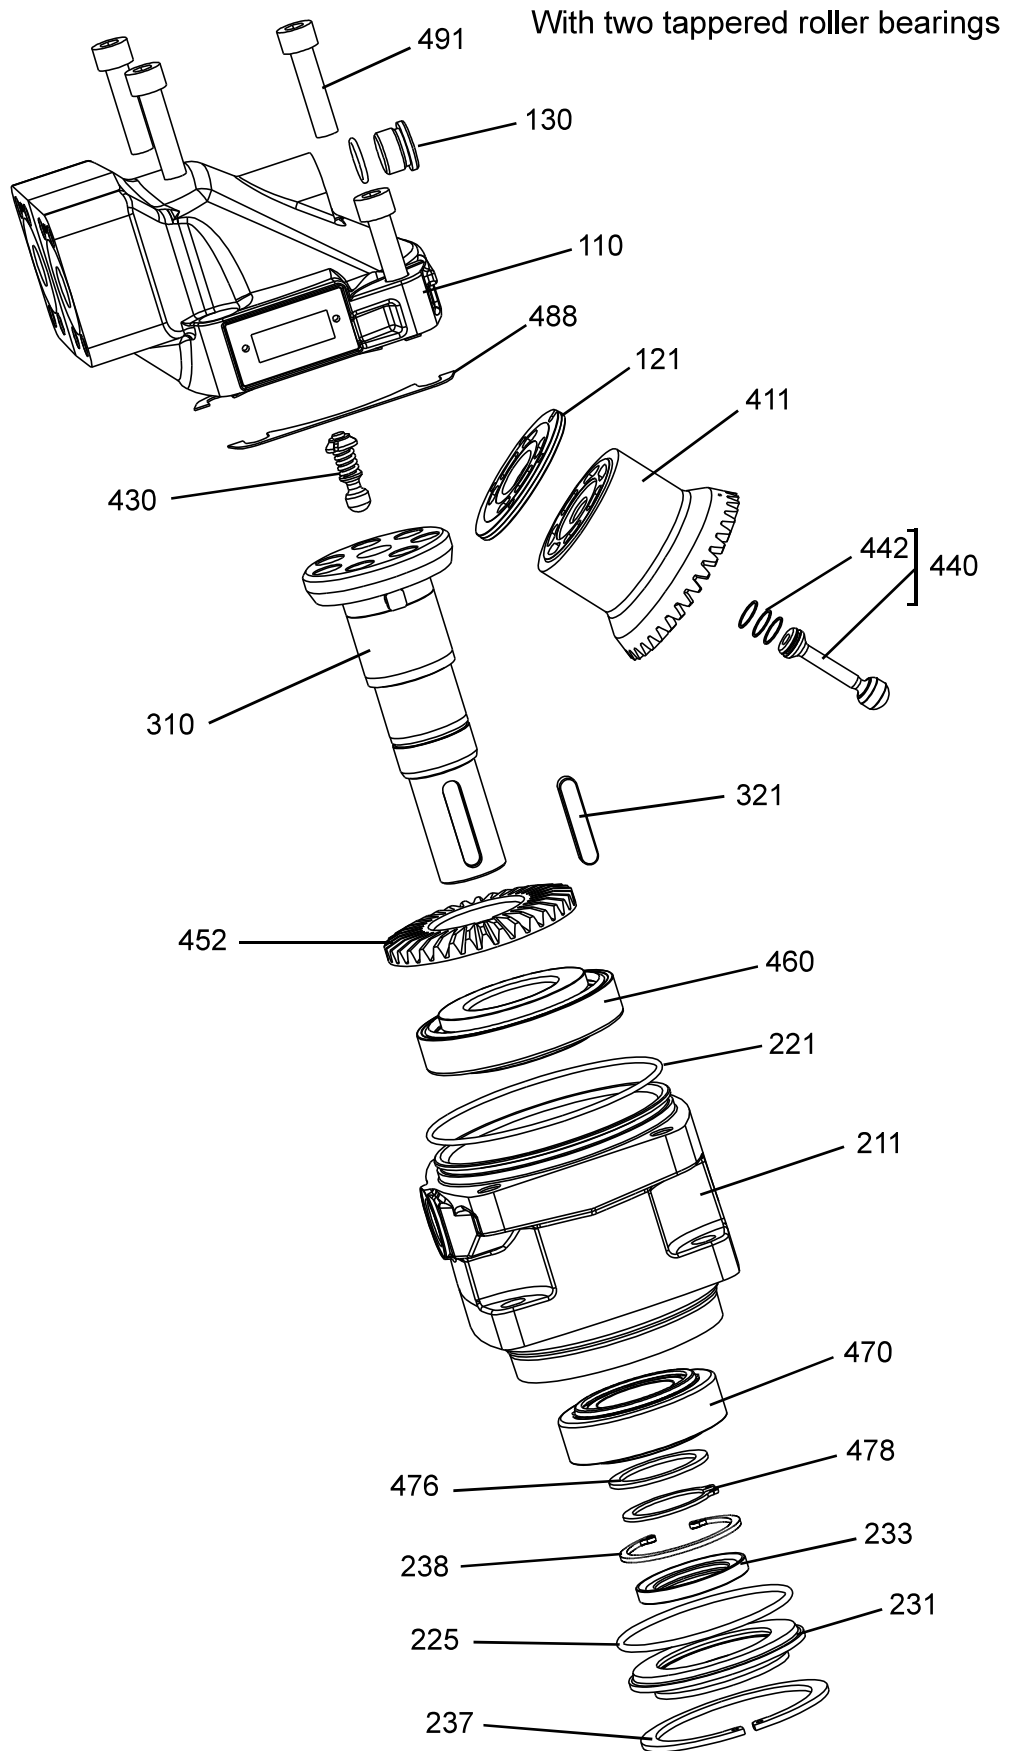

# Spare Parts Series F12

Effective: April, 2018  
Supersedes: March, 2018

---

**SP158**

F12-110 from serial no. 200402010001, see SI 04/01.

Pos	Part No	Title	Qty	Remarks
110	3794372	Barrel Housing Assy	1	Type S
110	3709914	Barrel Housing Assy	1	Type F
110	3782332	Barrel Housing Assy	1	Type U
121	3794369	Valve Plate type M	1	Standard Motor
121	3791576	Valve Plate type R	1	Pump CW
121	3791577	Valve Plate type L	1	Pump CCW
130	3707299	Hex Socket Plug Assy	1	For S-Housing
130	3793563	Hex Socket Plug Assy	1	For F-Housing
211	3781439	Bearing Housing	1	Type S
211	3781448	Bearing Housing	1	Type S "Speed sensor"
211	3781438	Bearing Housing	1	Type I
211	3781447	Bearing Housing	1	Type I "Speed sensor"
211	3781449	Bearing Housing	1	Type C "Speed sensor"
221		O-ring	1	Only available in seal kit
225	3796541	O-ring	1	Only available in seal kit
229	976643	O-ring	1	Only available in seal kit
231	3796182	Seal Carrier	1	
233	117854	Shaft Seal	1	Only available in seal kit
237	914552	Retaining Ring	1	Only available in seal kit
238	914540	Retaining Ring	1	Only available in seal kit
310	3783320	Shaft type S	1	
310	3783323	Shaft type C	1	
310	3783322	Shaft type D	1	
310	3783321	Shaft type K	1	Require flat key
310	3783324	Shaft type T	1	Require flat key
321	909358	Flat Key for K shaft	1	
321	118227	Flat Key for T shaft	1	
411	3720015	Cylinder Barrel Assy	1	
411	3720016	Cylinder Barrel Assy	1	Pump version
430	3709930	Barrel Support	1	
440	3706407	Piston Assy	7	
442		Piston Ring	21	Only available in kit
452	3783319	Ring gear	1	
460	184662	Tap Rol Bearing	1	
470	11075	Tap Rol Bearing	1	
476		Spacer Washer	1	Only available in kit
478		Retaining Ring	1	Only available in spacer washer kit
488		Shim	2	Only available in kit
491		Hex Socket Screw M12*50 10.9	4	Only available in spare part kit