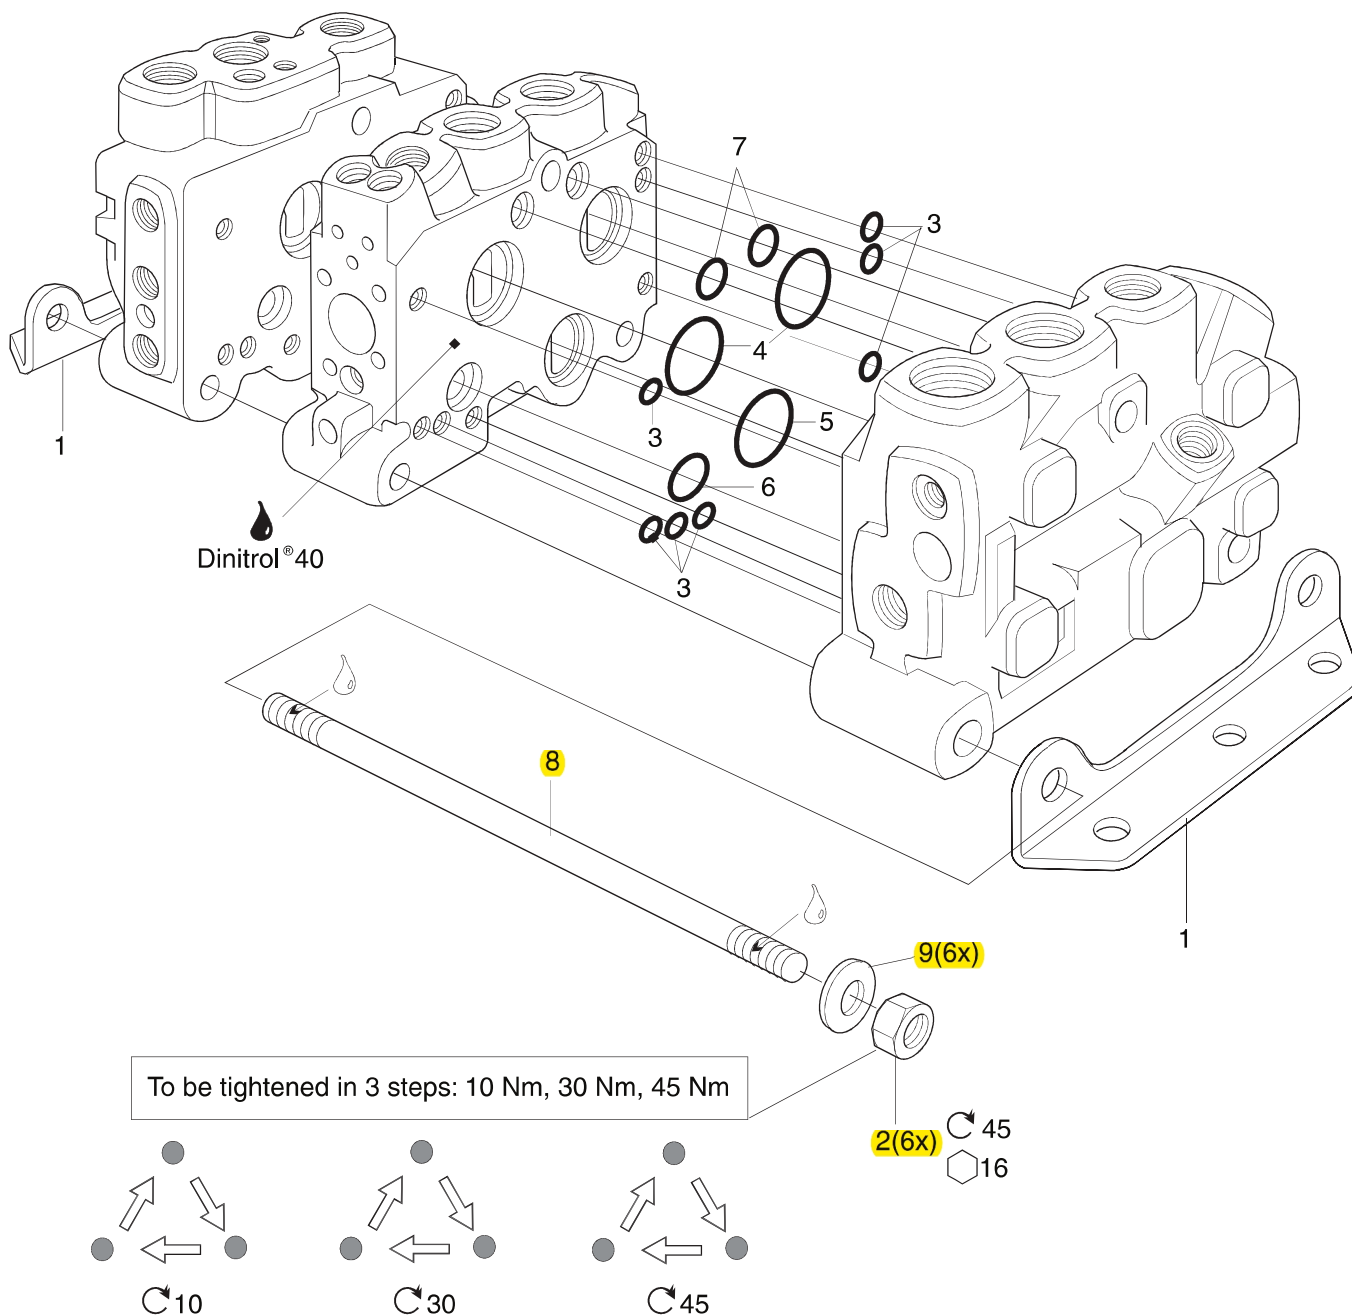

Tie rod kits, Bracket kits, Intersection seal kit, A033

See Customer Specification		1) Standard L90LS (CFC/LS + US)		
Code	Pos	Part	Description	Remarks / Items
Brackets		393000K824	Bracket kit	1(2x), 2(6x), 9(6x)
A033	08E	6760262	Reinforced Bracket kit A033	1, 2(3x), 9(3x)
		393000K926	Nuts kit	2(6x), 9(6x)
		6760303	Intersection seal kit	3(7x), 4(2x), 5, 6, 7(2x)
Tie rods	15 + 30	393000K001	Tie rod kit, 1 section valve, 170 mm	2(6x), 8(3x), 9(6x)
Tie rods	15 + 30	393000K002	Tie rod kit, 2 sections valve, 210 mm	2(6x), 8(3x), 9(6x)
Tie rods	15 + 30	393000K003	Tie rod kit, 3 sections valve, 250 mm	2(6x), 8(3x), 9(6x)
Tie rods	15 + 30	393000K004	Tie rod kit, 4 sections valve, 290 mm	2(6x), 8(3x), 9(6x)
Tie rods	15 + 30	393000K005	Tie rod kit, 5 sections valve, 331 mm	2(6x), 8(3x), 9(6x)
Tie rods	15 + 30	393000K006	Tie rod kit, 6 sections valve, 371 mm	2(6x), 8(3x), 9(6x)
Tie rods	15 + 30	393000K007	Tie rod kit, 7 sections valve, 411 mm	2(6x), 8(3x), 9(6x)
Tie rods	15 + 30	393000K008	Tie rod kit, 8 sections valve, 451 mm	2(6x), 8(3x), 9(6x)
Tie rods	15 + 30	393000K009	Tie rod kit, 9 sections valve, 492 mm	2(6x), 8(3x), 9(6x)
Tie rods	15 + 30	393000K010	Tie rod kit, 10 sections valve, 532 mm	2(6x), 8(3x), 9(6x)
Tie rods	15 + 30	393000K729	Tie rod kit, 11 sections valve, 573 mm	2(6x), 8(3x), 9(6x)
Tie rods	15 + 30	393000K730	Tie rod kit, 12 sections valve, 614 mm	2(6x), 8(3x), 9(6x)
2) Standard L90LS (CFC/LS + MU); also L90LS (IP + US)				
Tie rods	15 + 30	6760315	Tie rod kit, 1 section valve, 146 mm	2(6x), 8(3x), 9(6x)
Tie rods	15 + 30	6763228	Tie rod kit, 2 sections valve, 186 mm	2(6x), 8(3x), 9(6x)
Tie rods	15 + 30	6760380	Tie rod kit, 3 sections valve, 226 mm	2(6x), 8(3x), 9(6x)
Tie rods	15 + 30	6763229	Tie rod kit, 4 sections valve, 266 mm	2(6x), 8(3x), 9(6x)
Tie rods	15 + 30	6763230	Tie rod kit, 5 sections valve, 307 mm	2(6x), 8(3x), 9(6x)
Tie rods	15 + 30	6763341	Tie rod kit, 6 sections valve, 347 mm	2(6x), 8(3x), 9(6x)
Tie rods	15 + 30	6763342	Tie rod kit, 7 sections valve, 387 mm	2(6x), 8(3x), 9(6x)
Tie rods	15 + 30	6763343	Tie rod kit, 8 sections valve, 427 mm	2(6x), 8(3x), 9(6x)
Tie rods	15 + 30	6763344	Tie rod kit, 9 sections valve, 468 mm	2(6x), 8(3x), 9(6x)
Tie rods	15 + 30	6763345	Tie rod kit, 10 sections valve, 508 mm	2(6x), 8(3x), 9(6x)
Tie rods	15 + 30	6763346	Tie rod kit, 11 sections valve, 544 mm	2(6x), 8(3x), 9(6x)
Tie rods	15 + 30	393000K765	Tie rod kit, 12 sections valve, 585 mm	2(6x), 8(3x), 9(6x)
3) L90LS (IP + MU)				
Tie rods	15 + 30	6763347	Tie rod kit, 1 section valve, 120 mm	2(6x), 8(3x), 9(6x)
Tie rods	15 + 30	6760423	Tie rod kit, 2 sections valve, 160 mm	2(6x), 8(3x), 9(6x)
Tie rods	15 + 30	6760424	Tie rod kit, 3 sections valve, 200 mm	2(6x), 8(3x), 9(6x)
Tie rods	15 + 30	6760425	Tie rod kit, 4 sections valve, 240 mm	2(6x), 8(3x), 9(6x)
Tie rods	15 + 30	6760426	Tie rod kit, 5 sections valve, 280 mm	2(6x), 8(3x), 9(6x)
Tie rods	15 + 30	6760427	Tie rod kit, 6 sections valve, 320 mm	2(6x), 8(3x), 9(6x)
Tie rods	15 + 30	6760428	Tie rod kit, 7 sections valve, 360 mm	2(6x), 8(3x), 9(6x)
Tie rods	15 + 30	6763348	Tie rod kit, 8 sections valve, 400 mm	2(6x), 8(3x), 9(6x)
Tie rods	15 + 30	6763349	Tie rod kit, 9 sections valve, 440 mm	2(6x), 8(3x), 9(6x)
Tie rods	15 + 30	6763350	Tie rod kit, 10 sections valve, 480 mm	2(6x), 8(3x), 9(6x)
Tie rods	15 + 30	6763351	Tie rod kit, 11 sections valve, 520 mm	2(6x), 8(3x), 9(6x)
Tie rods	15 + 30	6763352	Tie rod kit, 12 sections valve, 560 mm	2(6x), 8(3x), 9(6x)
4) L90LS (Combine inlet + US)				(See page 44)